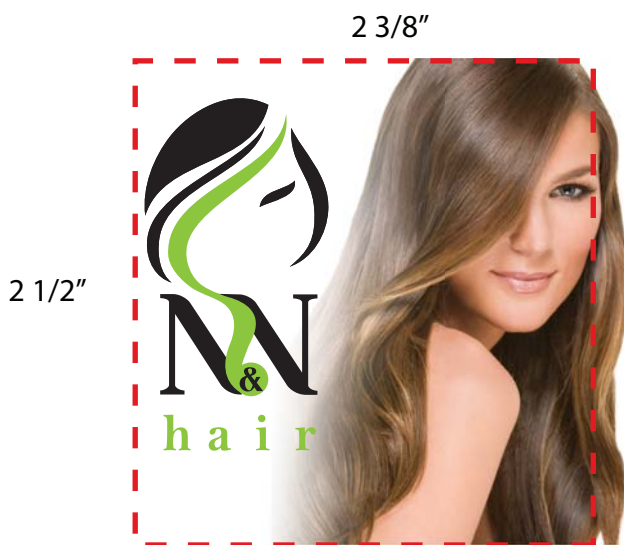

# Bactra Clean - Wall Mounted - 1L / 33oz Printing Template

LOGO IMPRINT AREA

# Bactra Clean - Wall Mounted - 1L / 33oz Example

LOGO WITH BLEED

LOGO IMPRINT ON LABEL

DASHED RED LINE INDICATES EDGE OF IMPRINT AREA

BLUE LINE INDICATES REQUIRED BLEED SPACE WHEN USING FULL BLEED ARTWORK