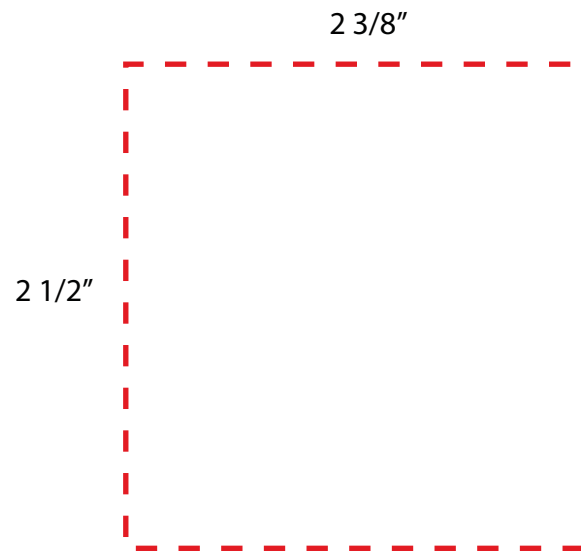

# Bactra Clean - Wall Mounted - 1L / 33oz Printing Template

LOGO IMPRINT AREA

# Bactra Clean - Wall Mounted - 1L / 33oz Example

LOGO WITH BLEED

LOGO IMPRINT ON LABEL

DASHED RED LINE INDICATES EDGE OF IMPRINT AREA

BLUE LINE INDICATES REQUIRED BLEED SPACE WHEN USING FULL BLEED ARTWORK