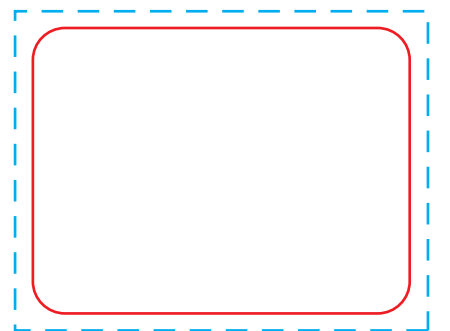

8.5" x 2.25"

French Only Directions

FRONT

BACK

8.5" x 2.25"

8.5" x 2.25"

SQUARE

IMPRINT AREA : 1 1/8" x 1 1/8"

ROUND

IMPRINT AREA : Ø 1 1/8"

RECTANGULAR

IMPRINT AREA : 3/4" X 1 1/2"

LAPTOP

IMPRINT AREA : 1 1/2" x 2"

RED LINE INDICATES EDGE OF PRODUCT
BLUE LINE INDICATES REQUIRED BLEED SPACE