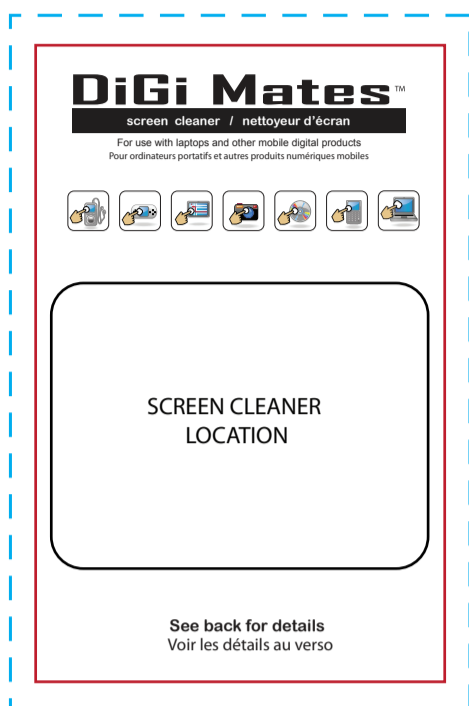

# Laptop DiGiMate and Backer Card Printing Template

## English + French Directions

FRONT

2 1/8" x 3 3/8"

BACK

2 1/8" x 3 3/8"

## English Only Directions

FRONT

2 1/8" x 3 3/8"

BACK

2 1/8" x 3 3/8"

## French Only Directions

FRONT

2 1/8" x 3 3/8"

BACK

2 1/8" x 3 3/8"

IMPRINT AREA : 1 1/2" x 2"

RED LINE INDICATES EDGE OF PRODUCT  
BLUE LINE INDICATES REQUIRED BLEED SPACE