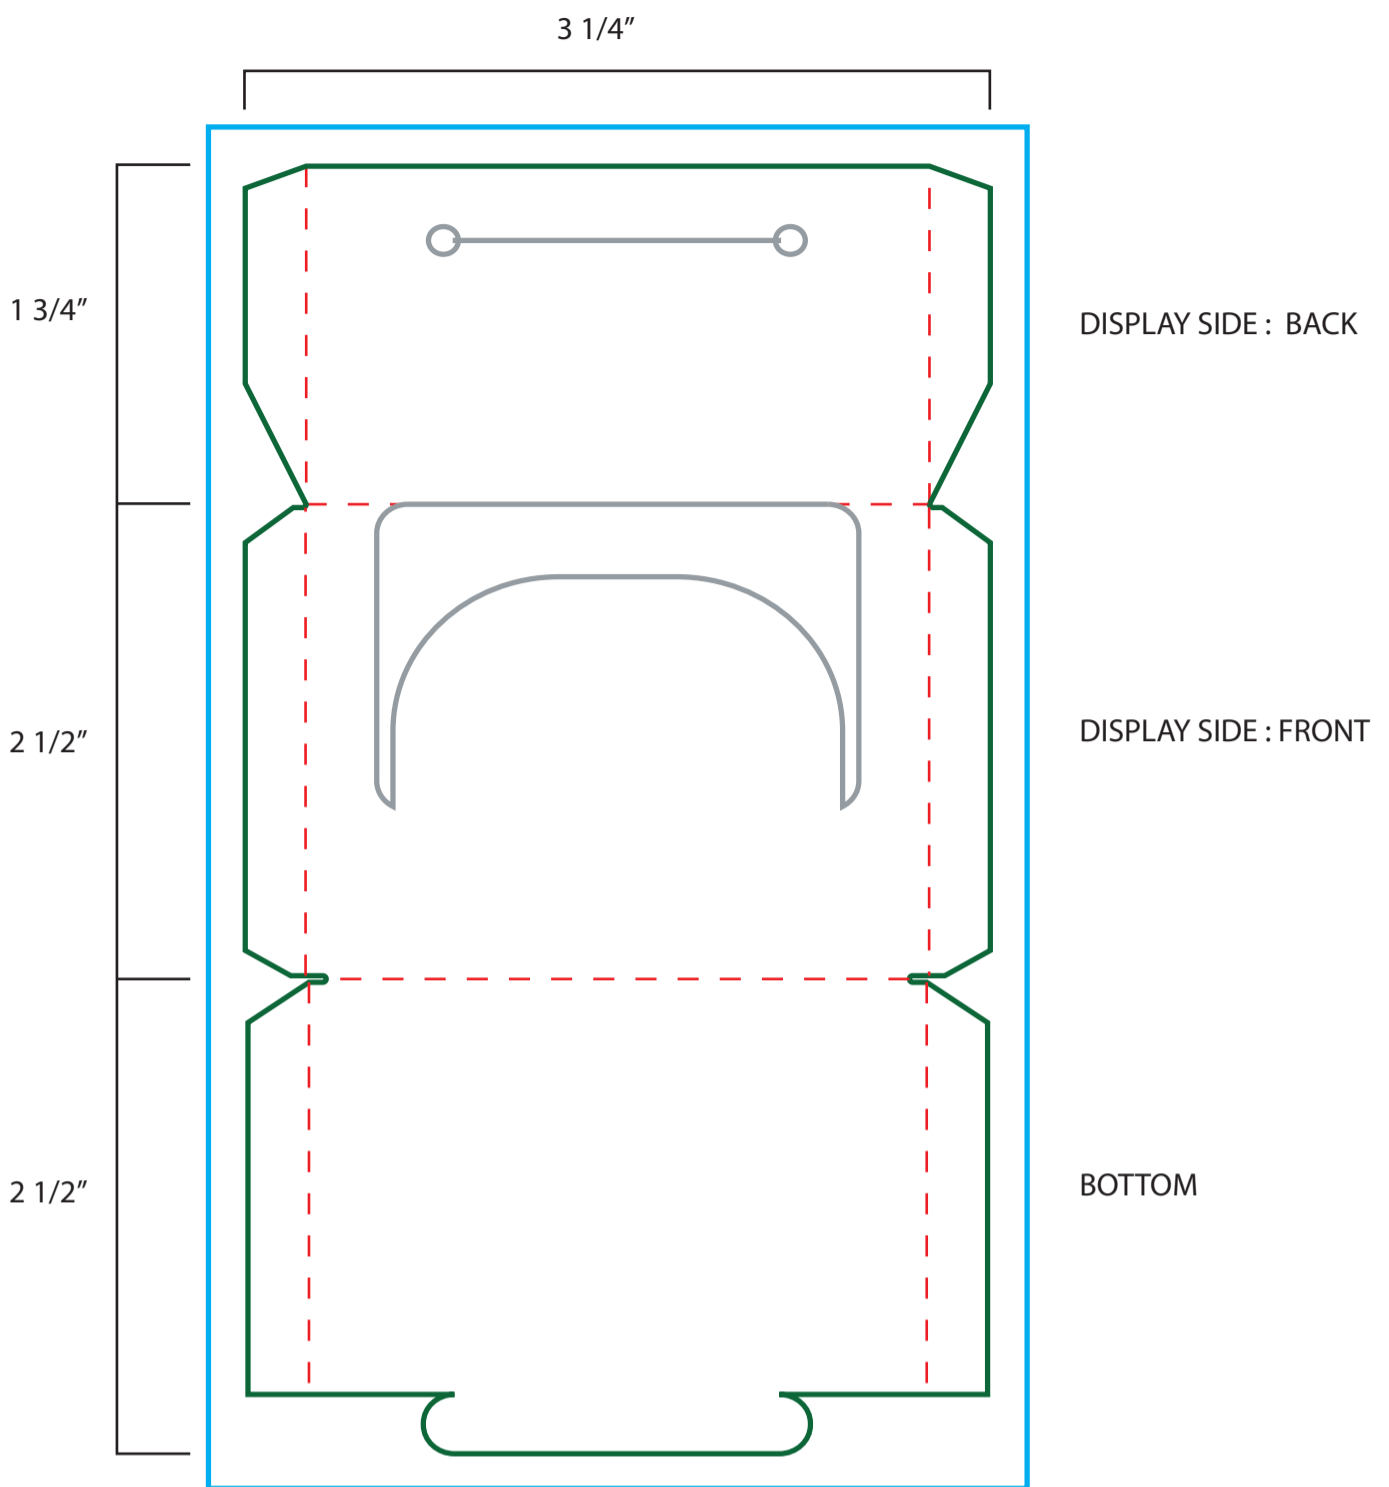

DiGiMates Mobile Phone Stand Example

DISPLAY SIDE : BACK

DISPLAY SIDE : FRONT

BOTTOM

DiGiMates Mobile Phone Stand Printing Template

ACTUAL SIZE

GREEN LINES INDICATES SHAPE AND EDGE OF PRODUCT

RED DASHED LINES INDICATE FOLDS

BLUE LINES INDICATE BLEED SPACE REQUIRED

GREY LINES INDICATE CUT LINES

DiGiMates

SQUARE

IMPRINT AREA : 1/8" x 1/8"

ROUND

IMPRINT AREA : Ø 1/8"

RECTANGULAR

IMPRINT AREA : 3/4" X 1 1/2"

LAPTOP

IMPRINT AREA : 1 1/2" x 2"

RED LINE INDICATES EDGE OF PRODUCT

BLUE LINE INDICATES REQUIRED BLEED SPACE