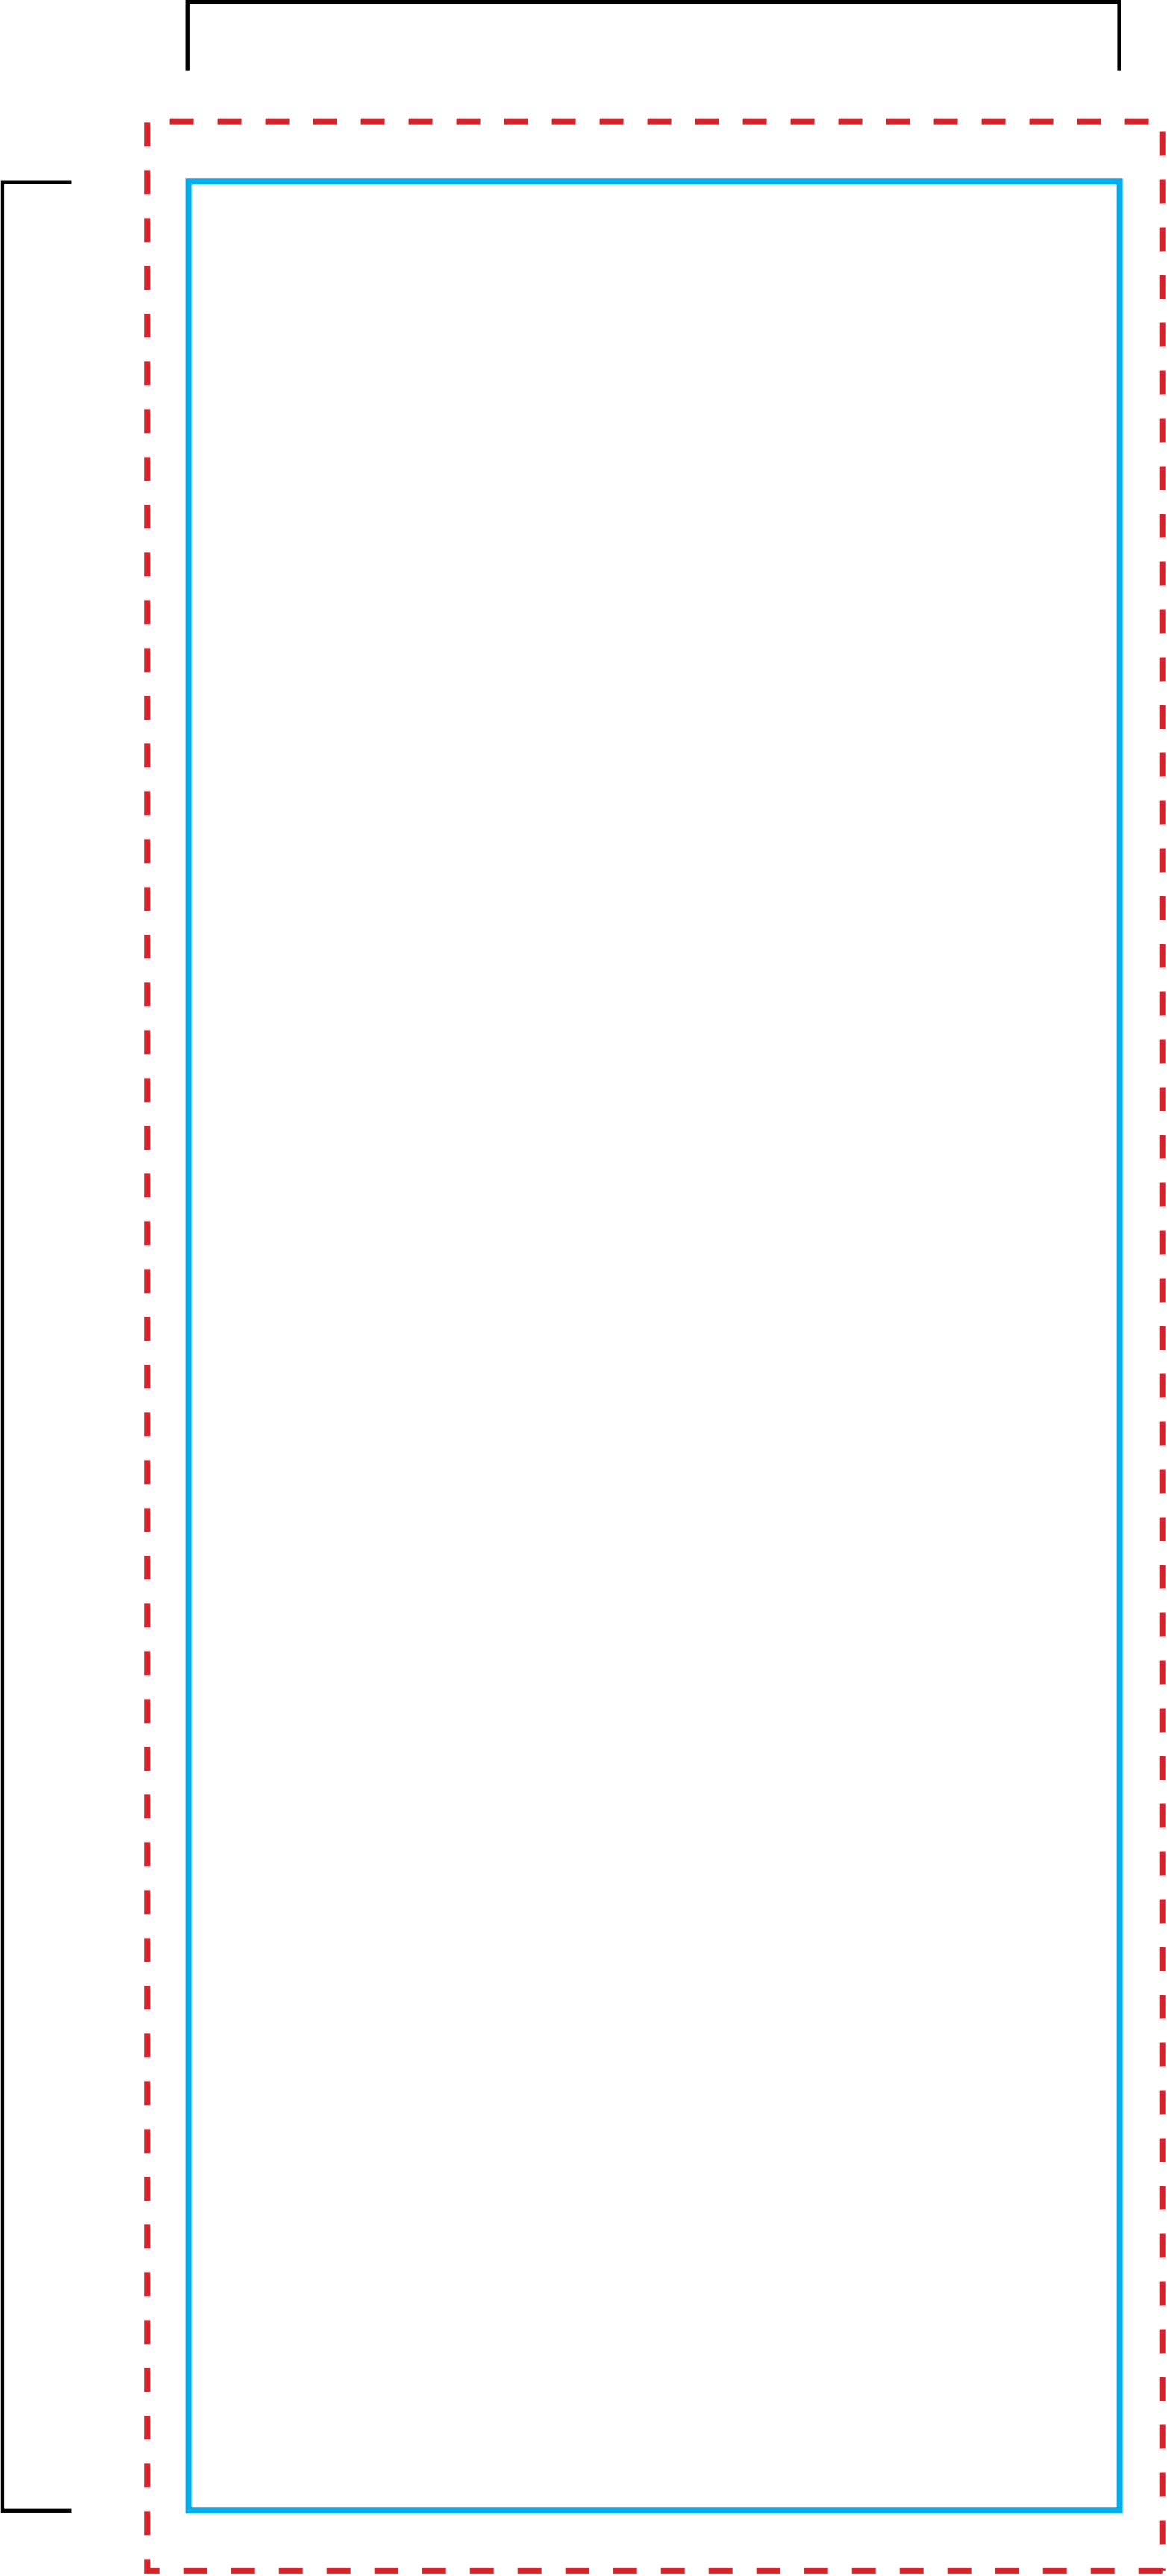

WINE BOTTLE POUCH PRINTING TEMPLATE

6 1/2"

16 1/4"

BLUE LINE INDICATES EDGE OF PRINT AREA  
RED LINE INDICATES REQUIRED BLEED SPACE

# WINE BOTTLE POUCH EXAMPLE

6 1/2"

16 1/4"

BLUE LINE INDICATES EDGE OF PRINT AREA  
RED LINE INDICATES REQUIRED BLEED SPACE

WINE BOTTLE POUCH EXAMPLE

6 1/2"

16 1/4"

BLUE LINE INDICATES EDGE OF PRINT AREA  
RED LINE INDICATES REQUIRED BLEED SPACE