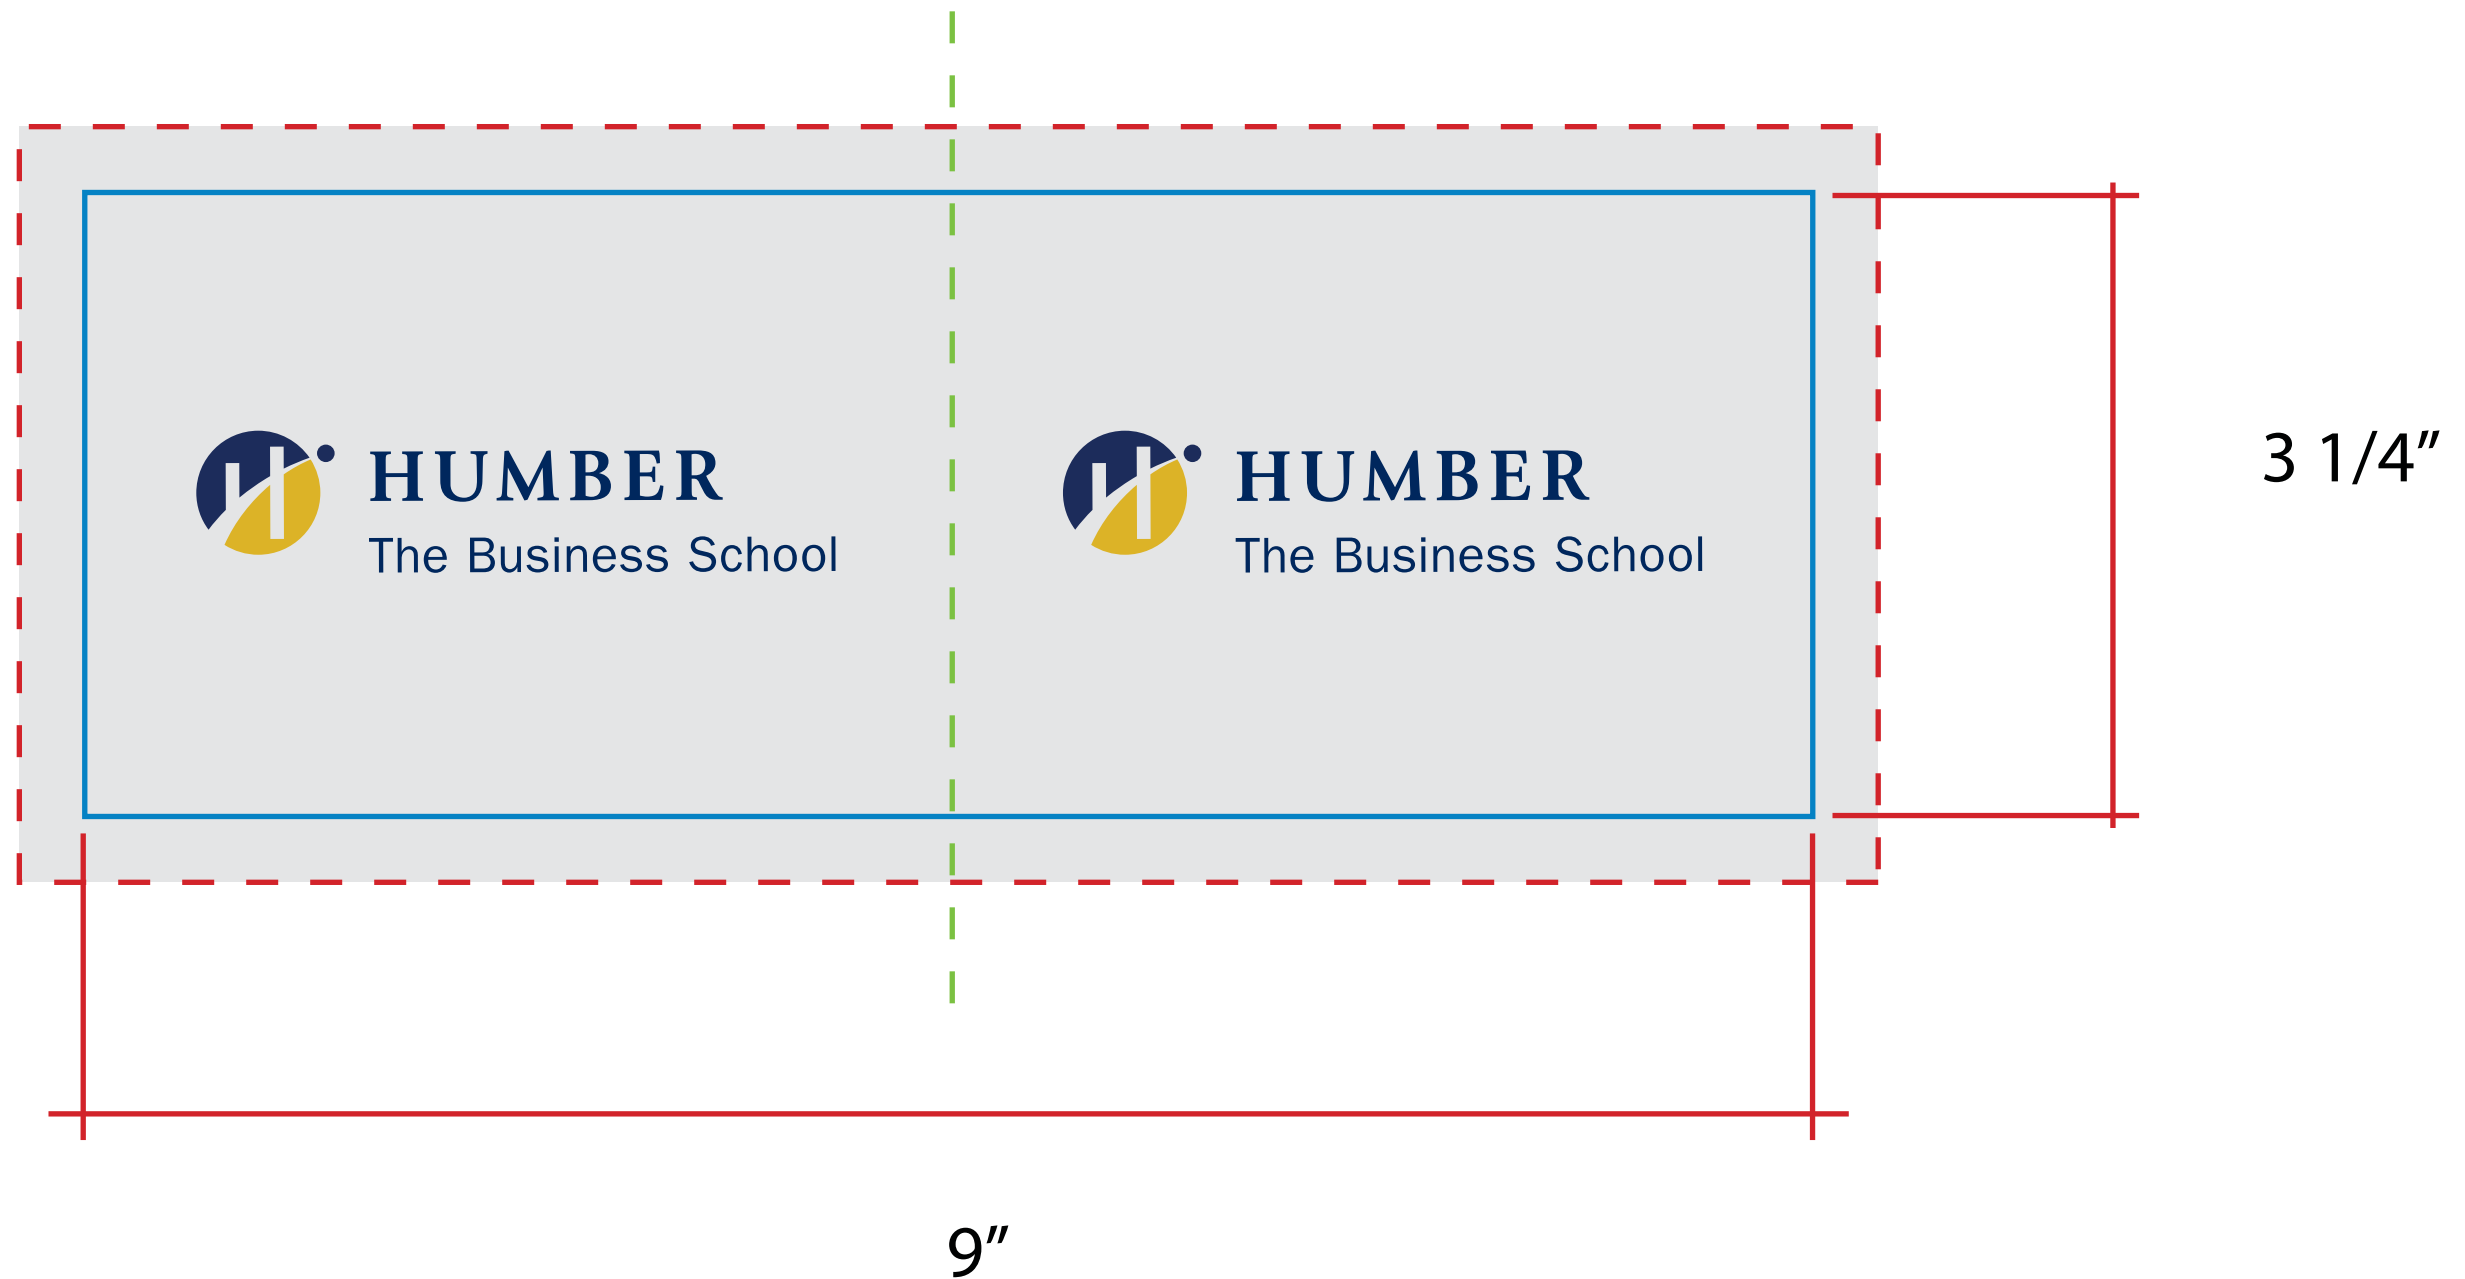

RIGHT

LEFT

ACTUAL PRODUCT SIZE

6 1/4"

6 1/2"

■ RED DASHED LINE INDICATES BLEED SPACE

■ BLUE LINE INDICATES PRINTING AREA

TOP STRIP - ACTUAL PRODUCT SIZE  
PRINTING TEMPLATE

- RED DASHED LINE INDICATES BLEED SPACE FOR **FULL BLEED** ARTWORK
- BLUE LINE INDICATES PRINTING AREA

TOP STRIP - ACTUAL PRODUCT SIZE  
FULL BLEED EXAMPLE

- RED DASHED LINE INDICATES BLEED SPACE FOR **FULL BLEED** ARTWORK
- BLUE LINE INDICATES PRINTING AREA

STOCKING STUFFER BOOT - ACTUAL PRODUCT SIZE  
FULL BLEED LAYOUT

RIGHT

- RED DASHED LINE INDICATES BLEED SPACE
- BLUE LINE INDICATES PRINTING AREA

STOCKING STUFFER BOOT - ACTUAL PRODUCT SIZE  
FULL BLEED EXAMPLE