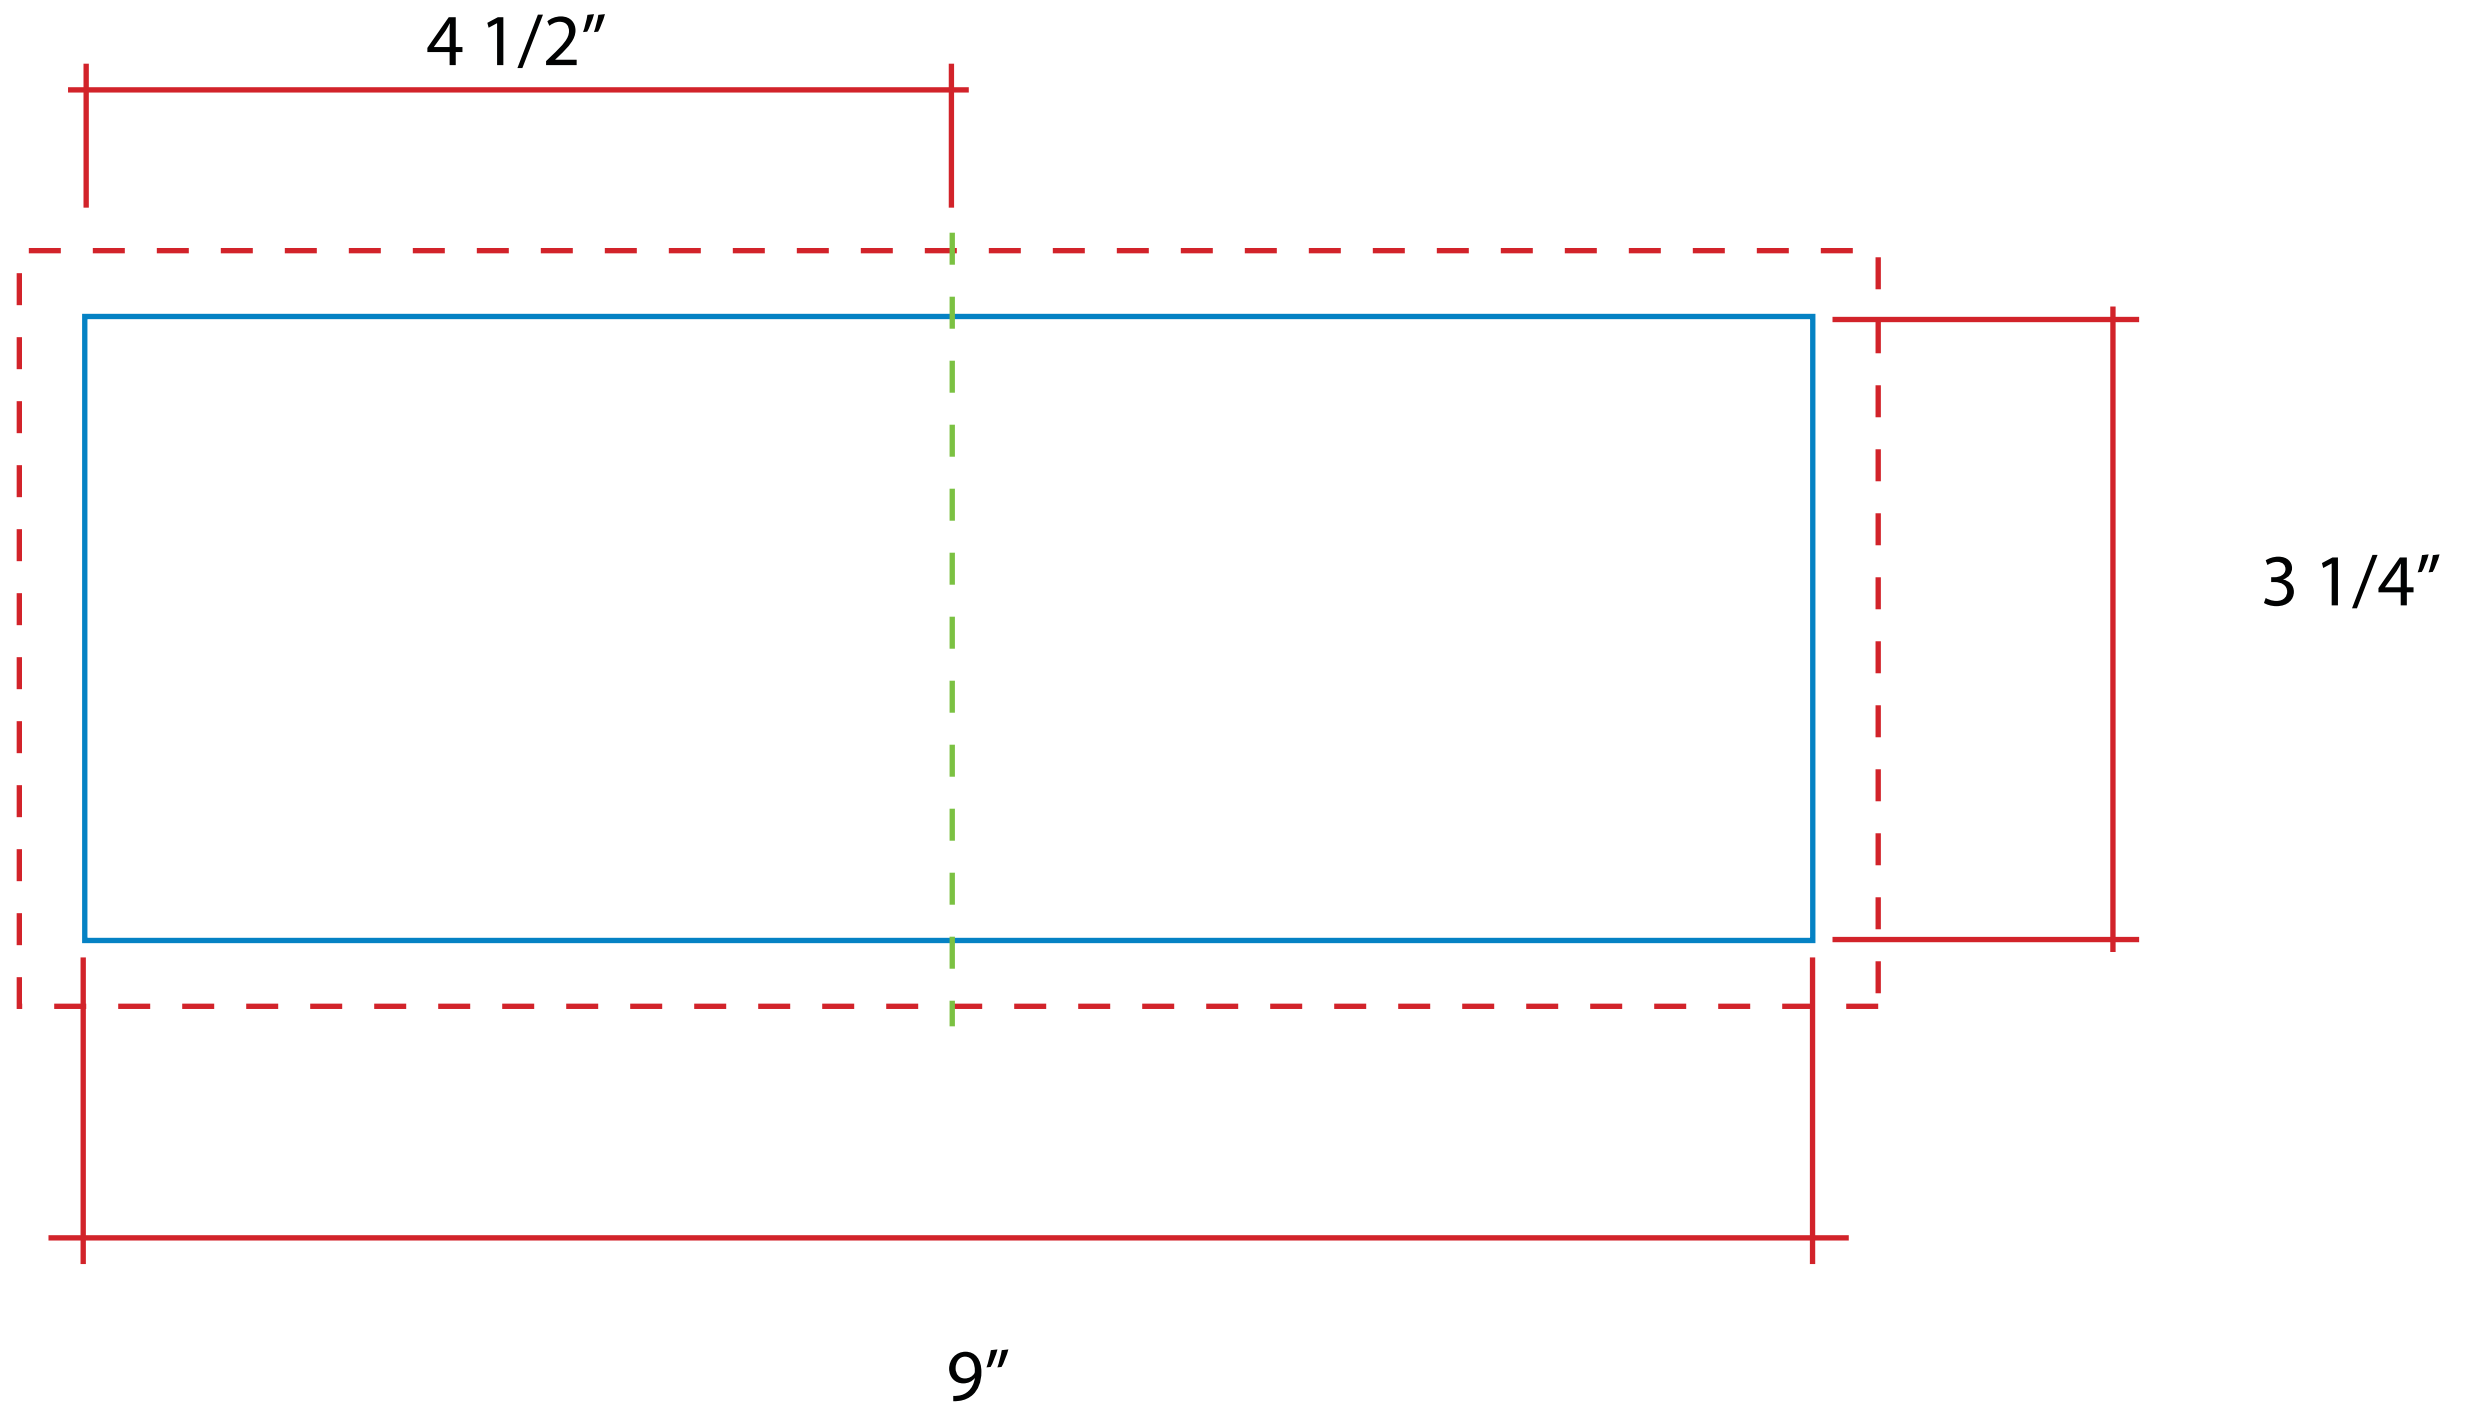

RIGHT

LEFT

ACTUAL PRODUCT SIZE

6 1/4"

6 1/2"

■ RED DASHED LINE INDICATES BLEED SPACE

■ BLUE LINE INDICATES PRINTING AREA

TOP STRIP - ACTUAL PRODUCT SIZE  
PRINTING TEMPLATE

- RED DASHED LINE INDICATES BLEED SPACE FOR **FULL BLEED** ARTWORK
- BLUE LINE INDICATES PRINTING AREA

TOP STRIP - ACTUAL PRODUCT SIZE  
FULL BLEED EXAMPLE

- RED DASHED LINE INDICATES BLEED SPACE FOR **FULL BLEED** ARTWORK
- BLUE LINE INDICATES PRINTING AREA

STOCKING STUFFER BOOT - ACTUAL PRODUCT SIZE  
FULL BLEED LAYOUT

RIGHT

- RED DASHED LINE INDICATES BLEED SPACE
- BLUE LINE INDICATES PRINTING AREA

STOCKING STUFFER BOOT - ACTUAL PRODUCT SIZE  
FULL BLEED EXAMPLE