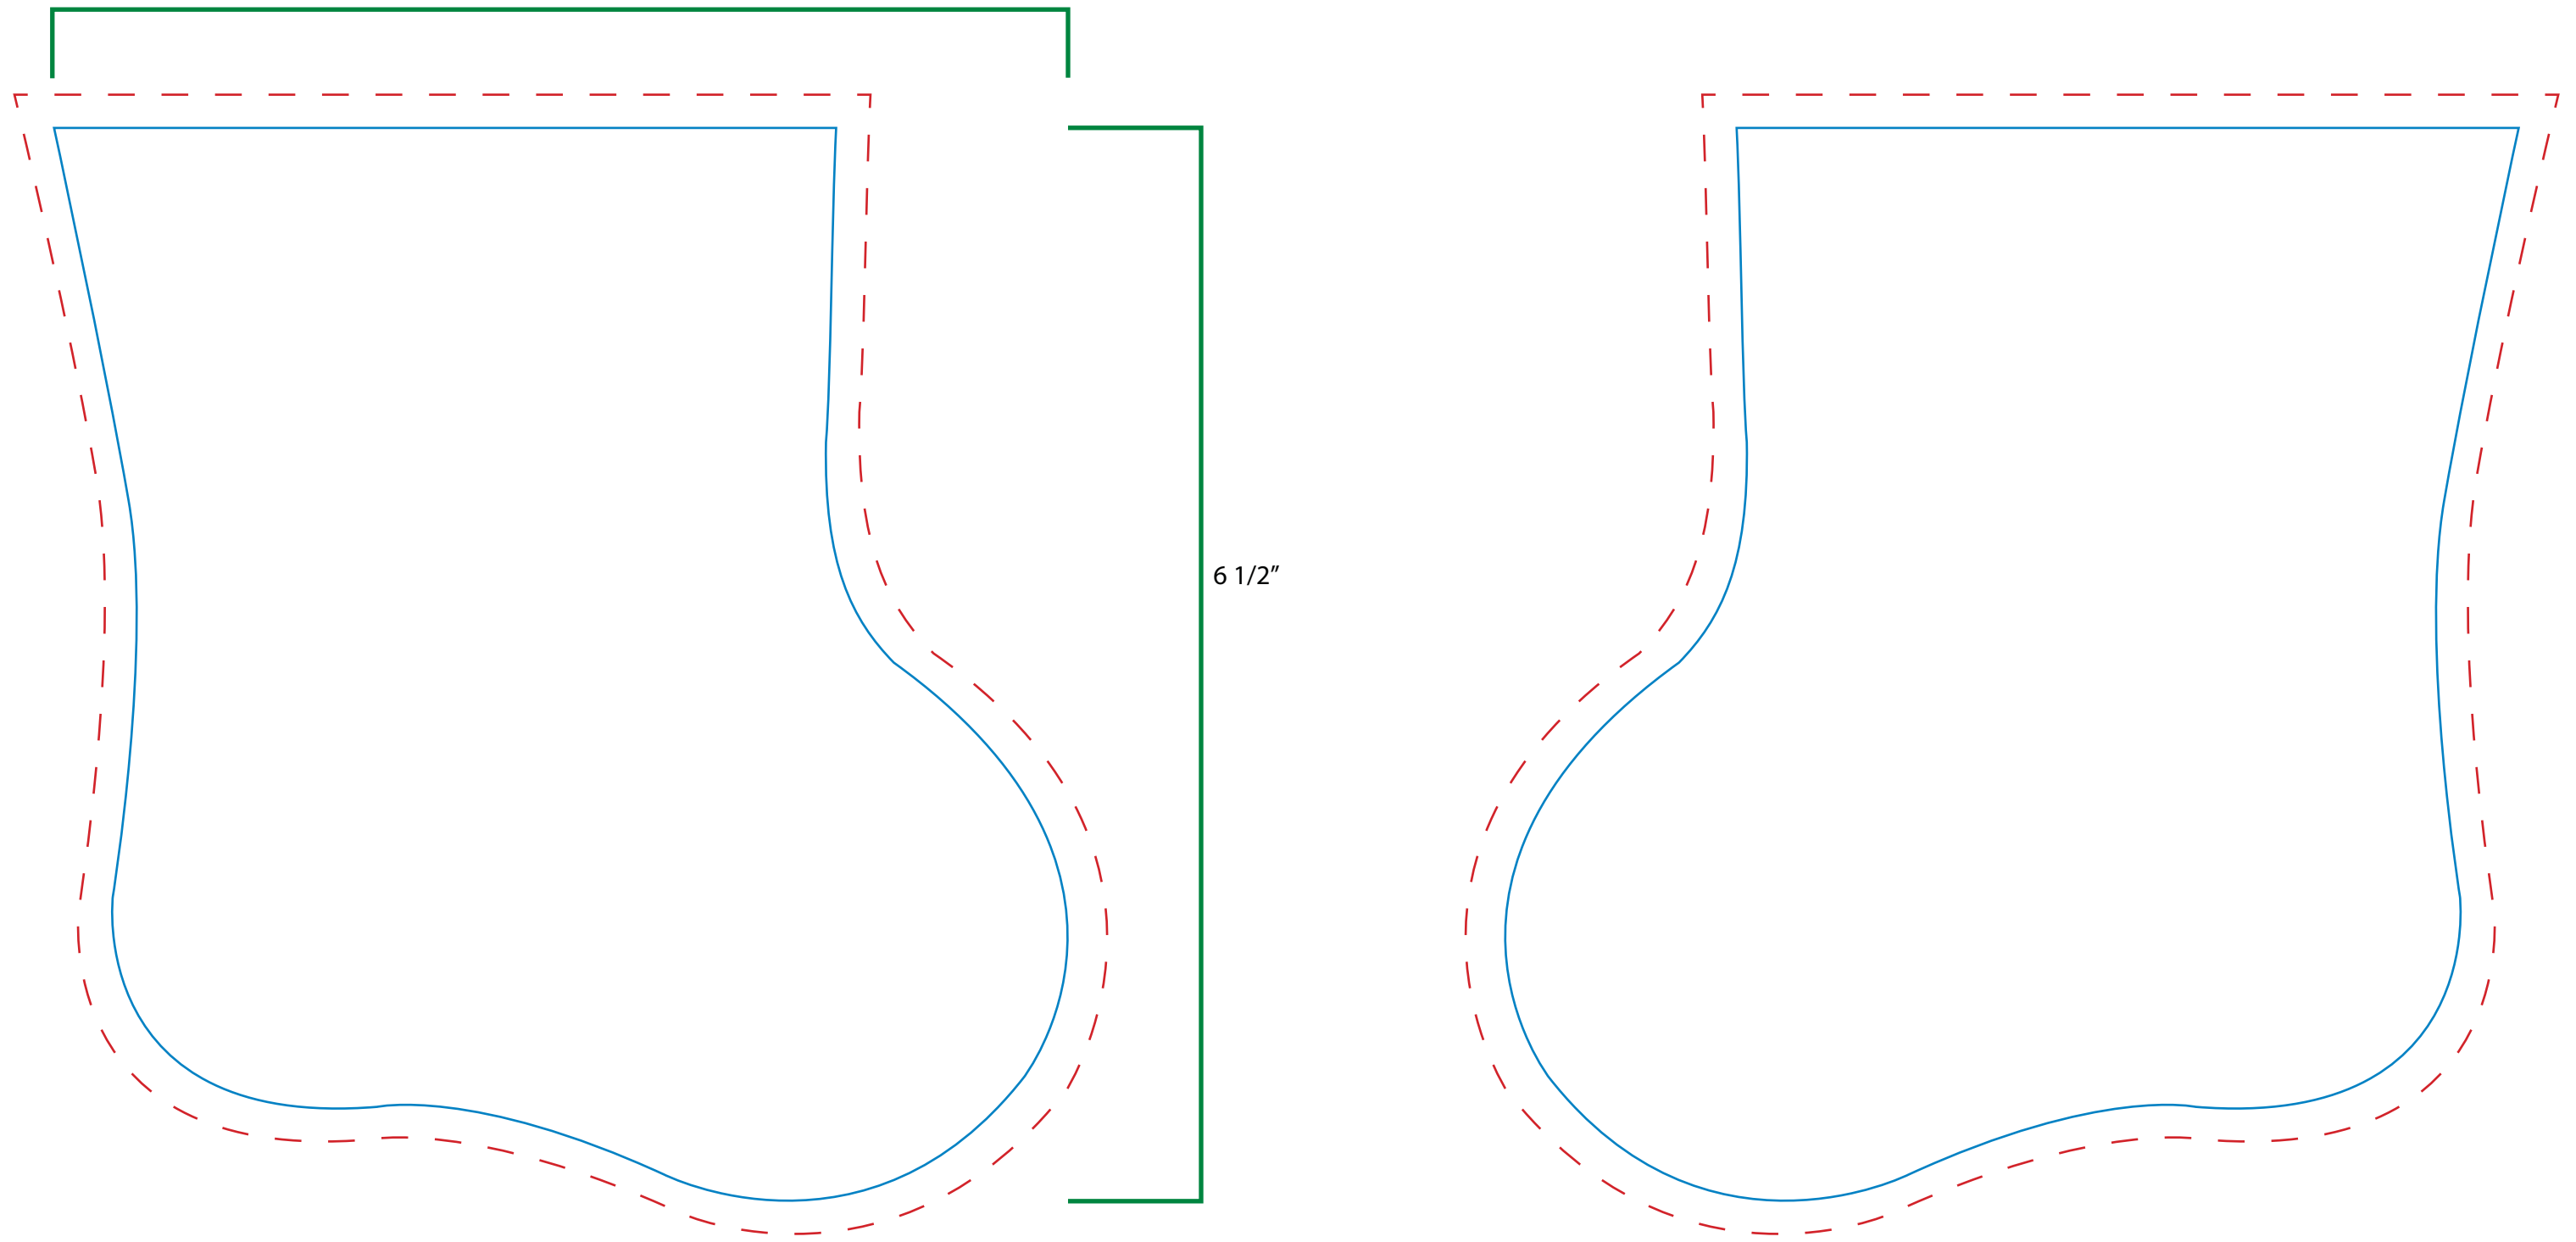

RIGHT

LEFT

ACTUAL PRODUCT SIZE

6 1/4"

6 1/2"

■ RED DASHED LINE INDICATES BLEED SPACE

■ BLUE LINE INDICATES PRINTING AREA

TOP STRIP - ACTUAL PRODUCT SIZE  
PRINTING TEMPLATE

- RED DASHED LINE INDICATES BLEED SPACE FOR **FULL BLEED** ARTWORK
- BLUE LINE INDICATES PRINTING AREA

TOP STRIP - ACTUAL PRODUCT SIZE  
FULL BLEED EXAMPLE

- RED DASHED LINE INDICATES BLEED SPACE FOR **FULL BLEED** ARTWORK
- BLUE LINE INDICATES PRINTING AREA

STOCKING STUFFER BOOT - ACTUAL PRODUCT SIZE  
FULL BLEED LAYOUT

RIGHT

- RED DASHED LINE INDICATES BLEED SPACE
- BLUE LINE INDICATES PRINTING AREA

STOCKING STUFFER BOOT - ACTUAL PRODUCT SIZE  
FULL BLEED EXAMPLE

RIGHT