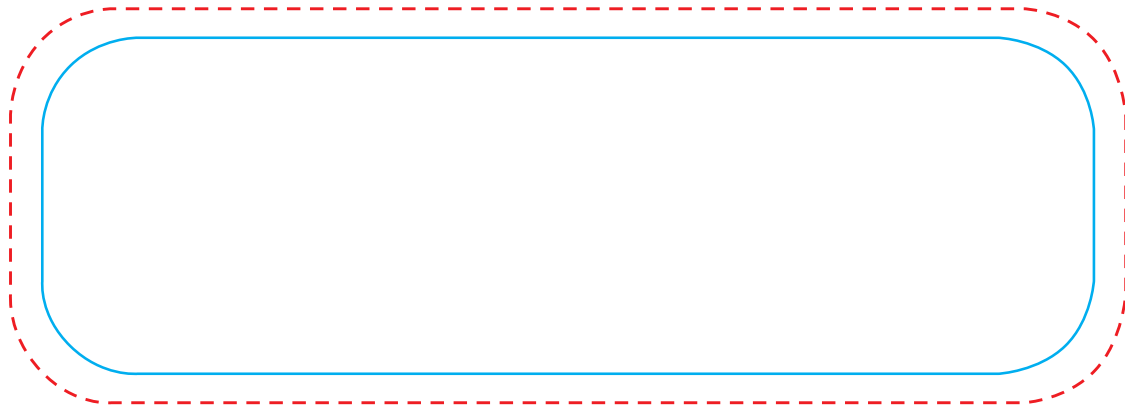

# Key Fob Printing Template and Example

---

2 3/4"

1 3/4"

SIDE A

SIDE B

FRAMED TO BLEED AREA

SIDE A

SIDE B

PRINTED DYESUB KEY FOB

SIDE A

SIDE B