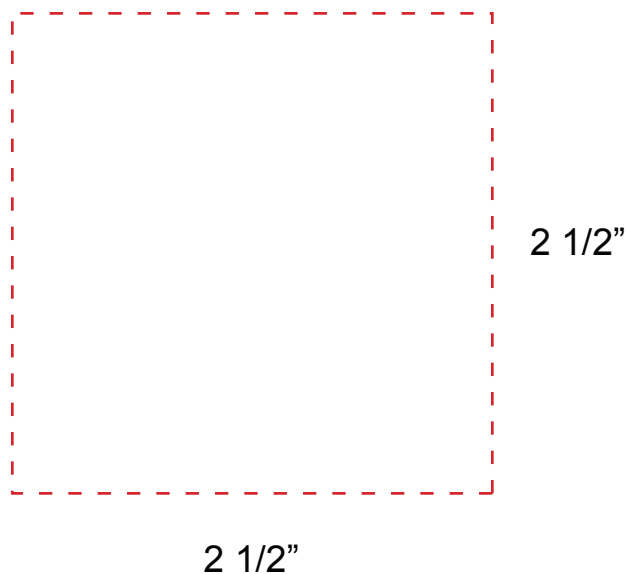

Leather Chamois Printing Template + Example

PAD PRINTING ON LEATHER CHAMOIS REQUIRES ALL LOGOS TO BE 1 COLOR

ORIGINAL 2 COLOR LOGO

1 COLOR CONVERTED LOGO

ACTUAL SIZE

DASHED RED LINE INDICATES IMPRINT AREA