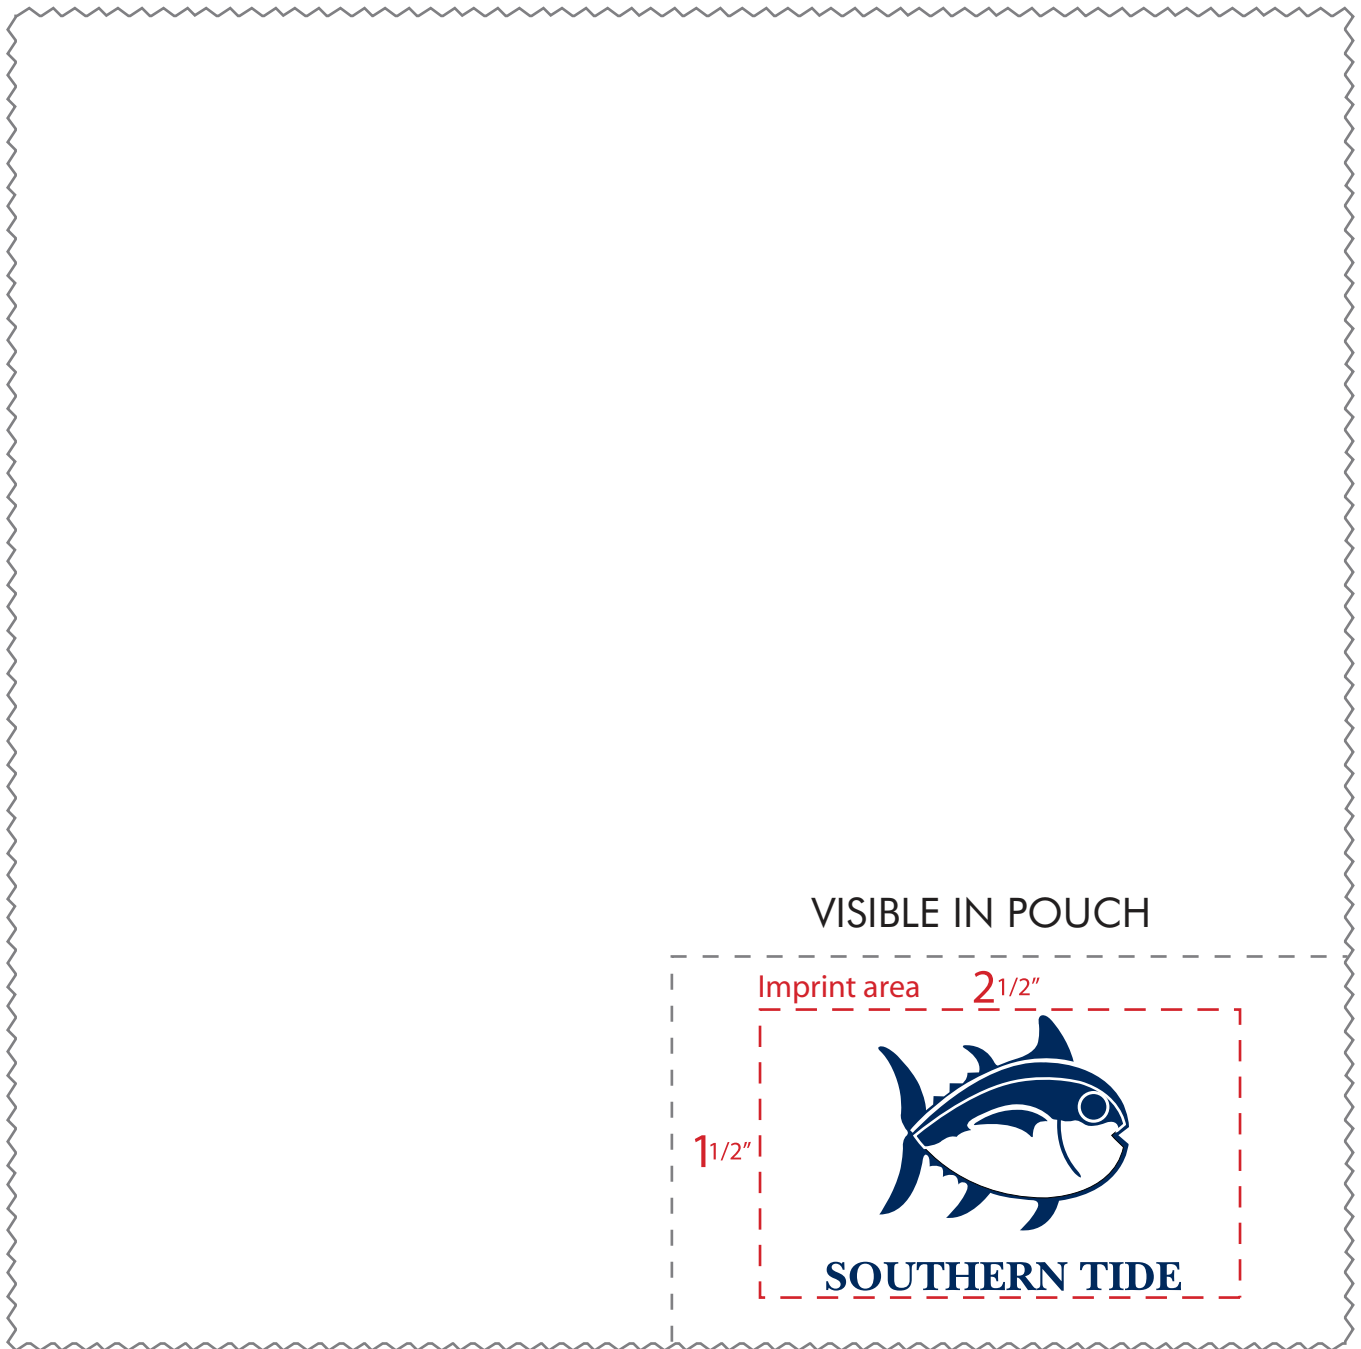

4" x 7" Pad Printed Microfiber Cloth Printing Template + Example

PAD PRINTING ON MICROFIBER CLOTHS REQUIRES ALL LOGOS TO BE 1 COLOR

SOUTHERN TIDE

ORIGINAL 2 COLOR LOGO

SOUTHERN TIDE

1 COLOR CONVERTED LOGO

Imprint area

VISIBLE IN POUCH

Imprint area 2 1/2"

1 1/2"

SOUTHERN TIDE

DASHED RED LINE INDICATES IMPRINT AREA

7" x 7" Pad Printed Microfiber Cloth Printing Template + Example

PAD PRINTING ON MICROFIBER CLOTHS REQUIRES ALL LOGOS TO BE 1 COLOR

SOUTHERN TIDE
ORIGINAL 2 COLOR LOGO

SOUTHERN TIDE
1 COLOR CONVERTED LOGO

Imprint area

VISIBLE IN POUCH

Imprint area $2\frac{1}{2}''$

$1\frac{1}{2}''$

SOUTHERN TIDE

DASHED RED LINE INDICATES IMPRINT AREA