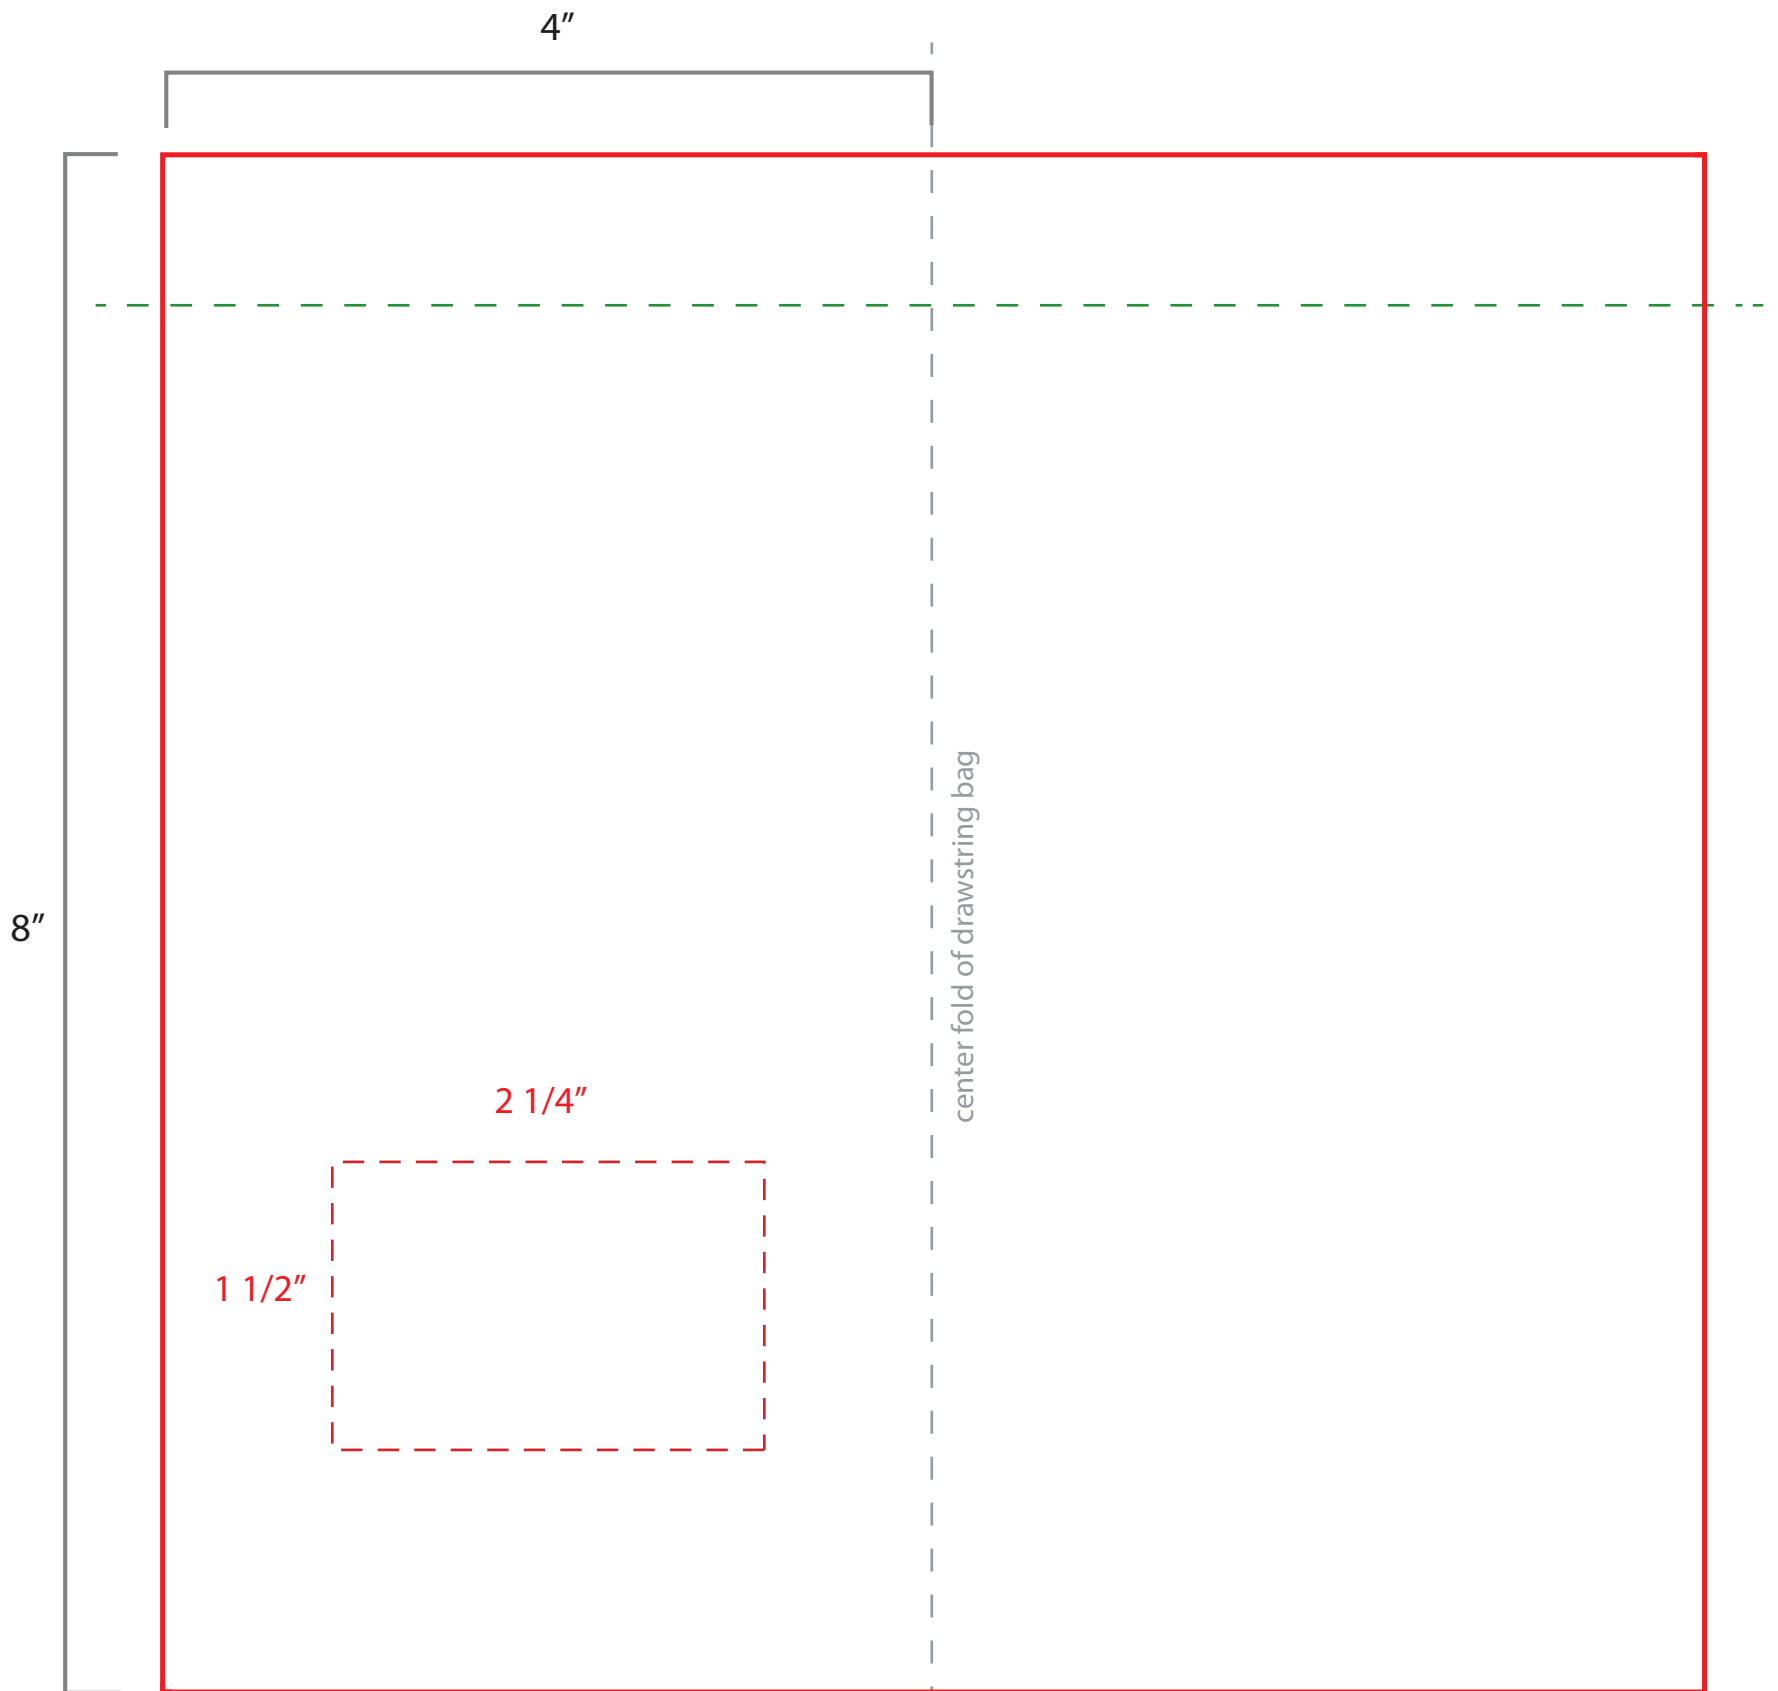

Pad Printed Sunglass Drawstring Bag Printing Template

RED line indicates edge of drawstring bag
Dashed GREEN line indicates stitching