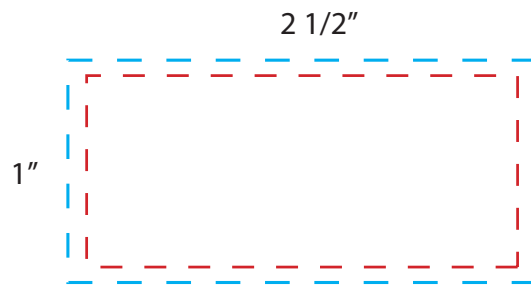

Mini Spot Out Printing Template

LOGO IMPRINT AREA

Mini Spot Out Example

DASHED RED LINE INDICATES EDGE OF IMPRINT AREA

BLUE LINE INDICATES REQUIRED BLEED SPACE WHEN USING FULL BLEED ARTWORK