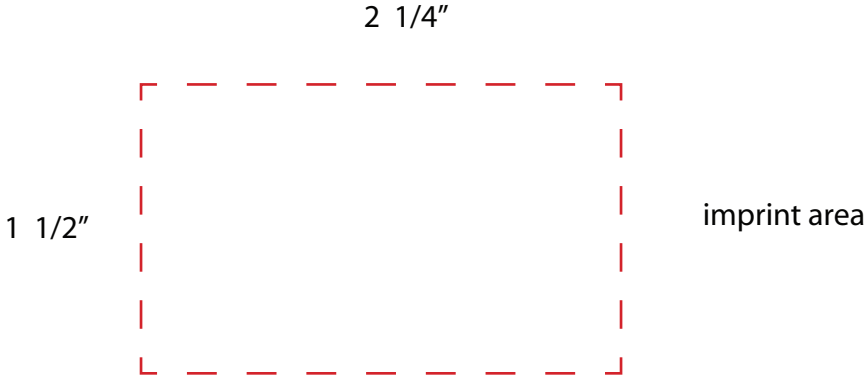

Sunglass Case 183 Printing Template

DASHED RED LINE INDICATES EDGE OF IMPRINT AREA