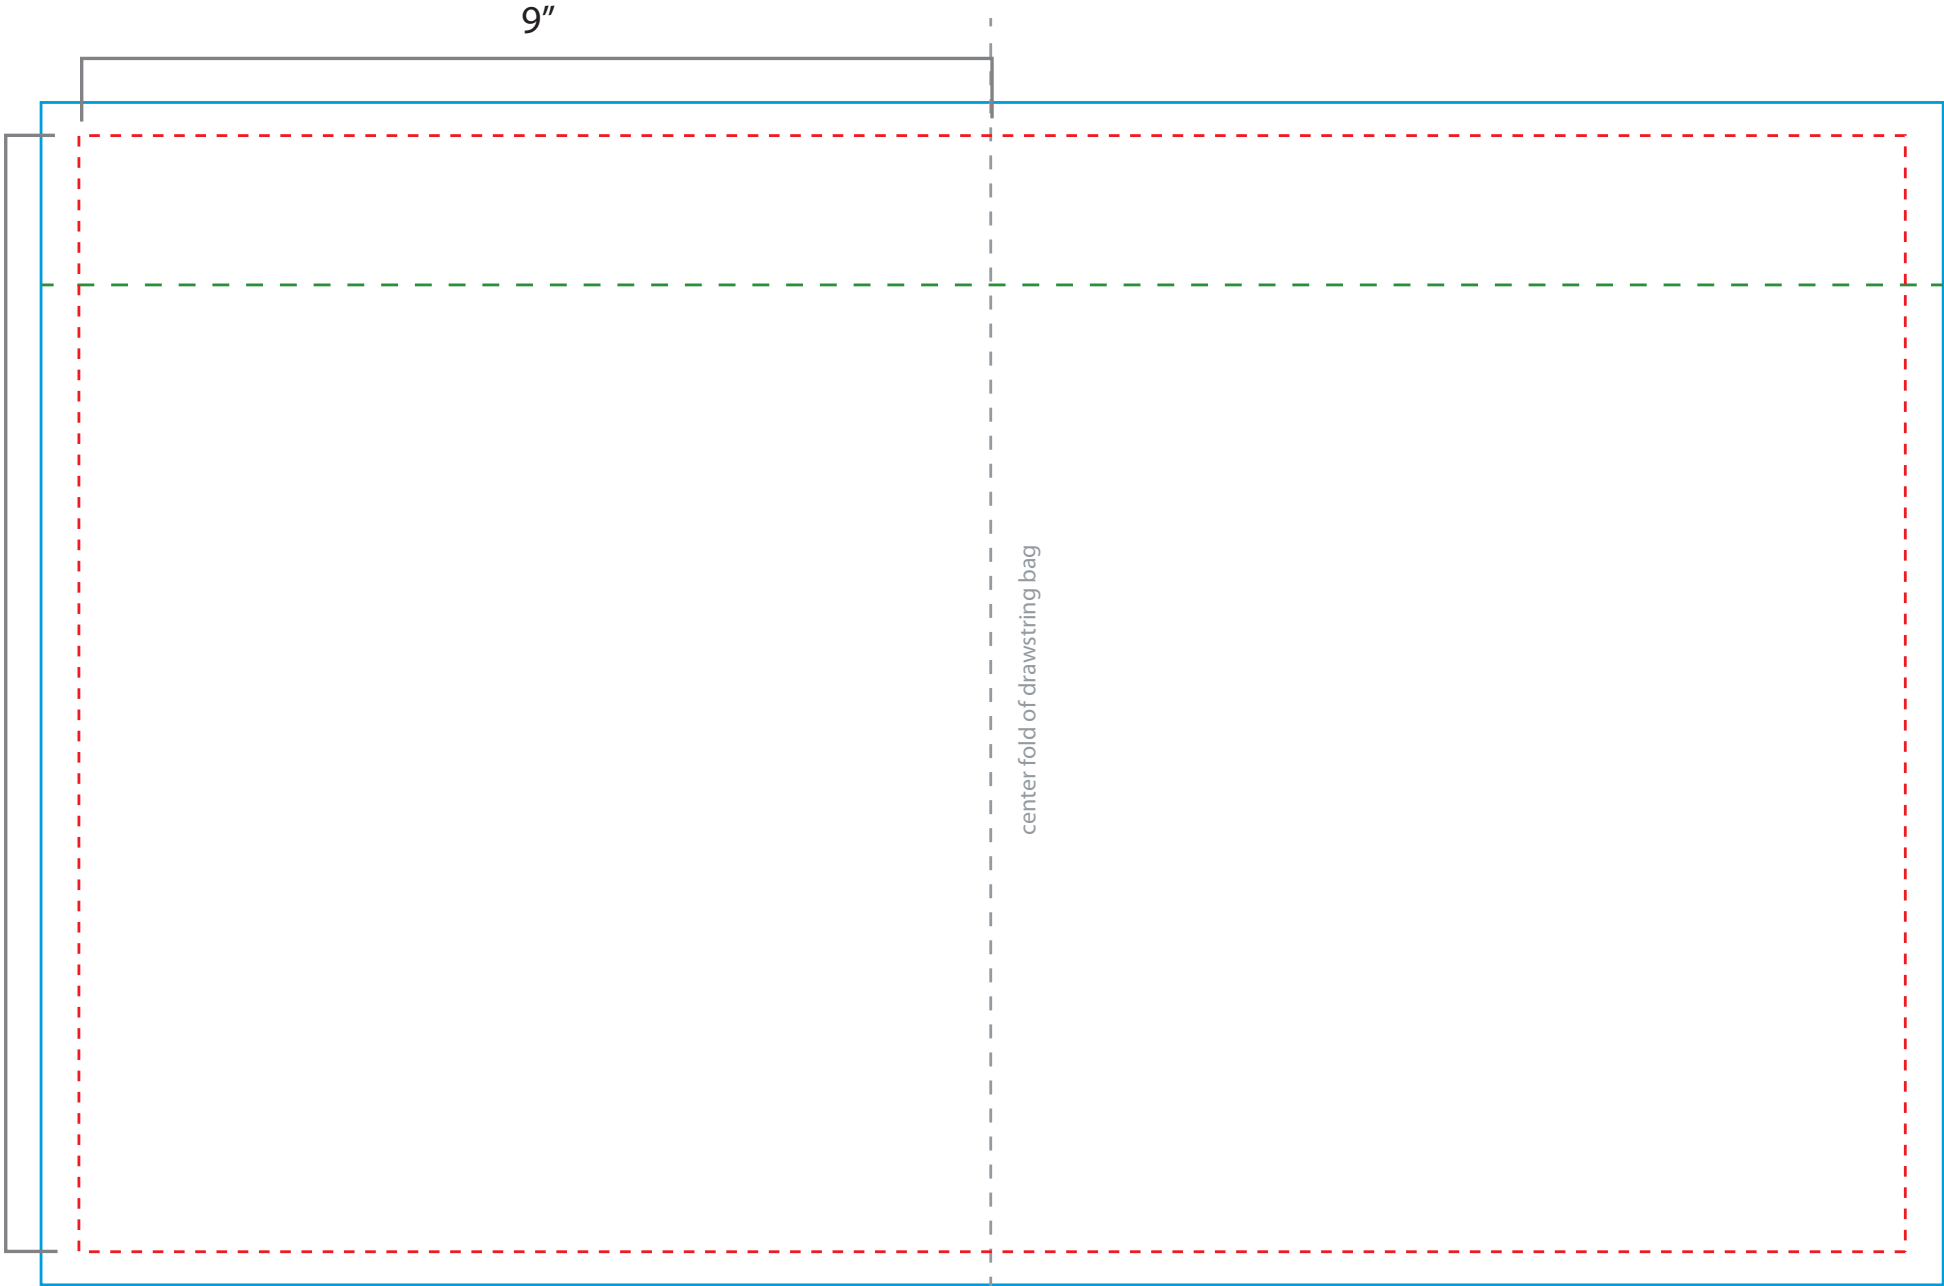

Dye Sublimated Tablet Drawstring Bag
Printing Template

FRONT

BACK

9"

11"

center fold of drawstring bag

Dashed RED line indicates edge of drawstring bag
BLUE line indicates bleed space required
Dashed GREEN line indicates stitching

Actual Size

Dye Sublimated Tablet Drawstring Bag Sample

EXAMPLE

FRONT

BACK

Actual Size

Dye Sublimated Tablet Drawstring Bag Sample

FRONT

BACK

Scaled to 75%