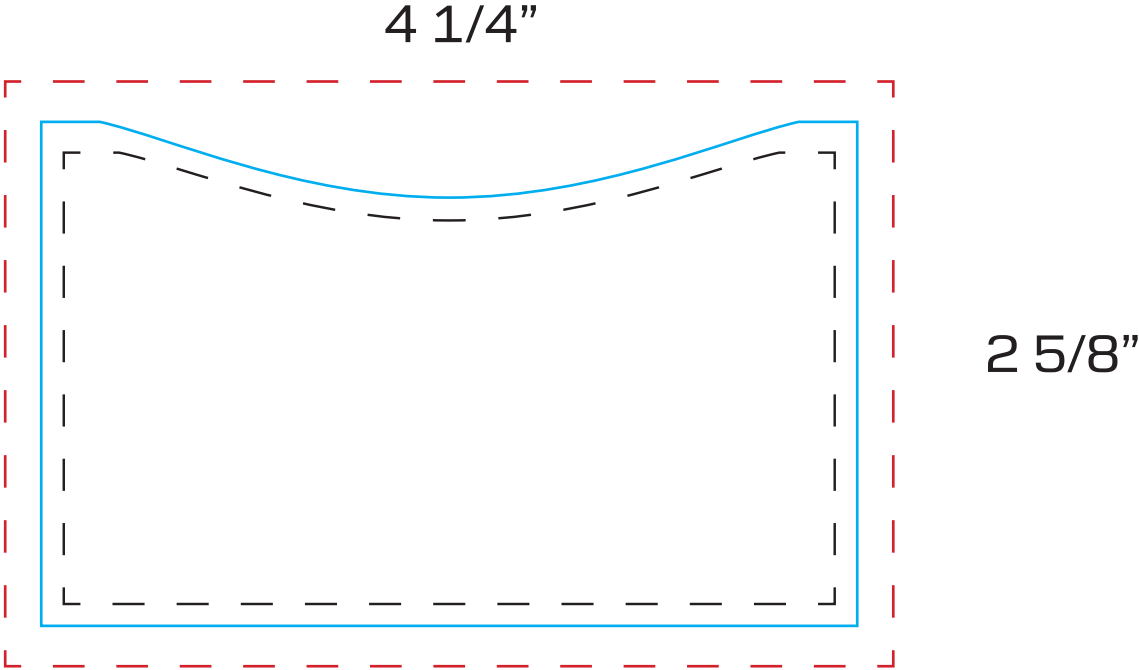

Credit Card Wallet (Slip Case) Printing Template

ACTUAL SIZE: 4 1/4" x 2 5/8"

BLUE LINE INDICATES EDGE OF PRODUCT

RED LINE INDICATES REQUIRED BLEED SPACE

DASHED BLACK LINE INDICATES ARTWORK SAFE ZONE AND STITCHING