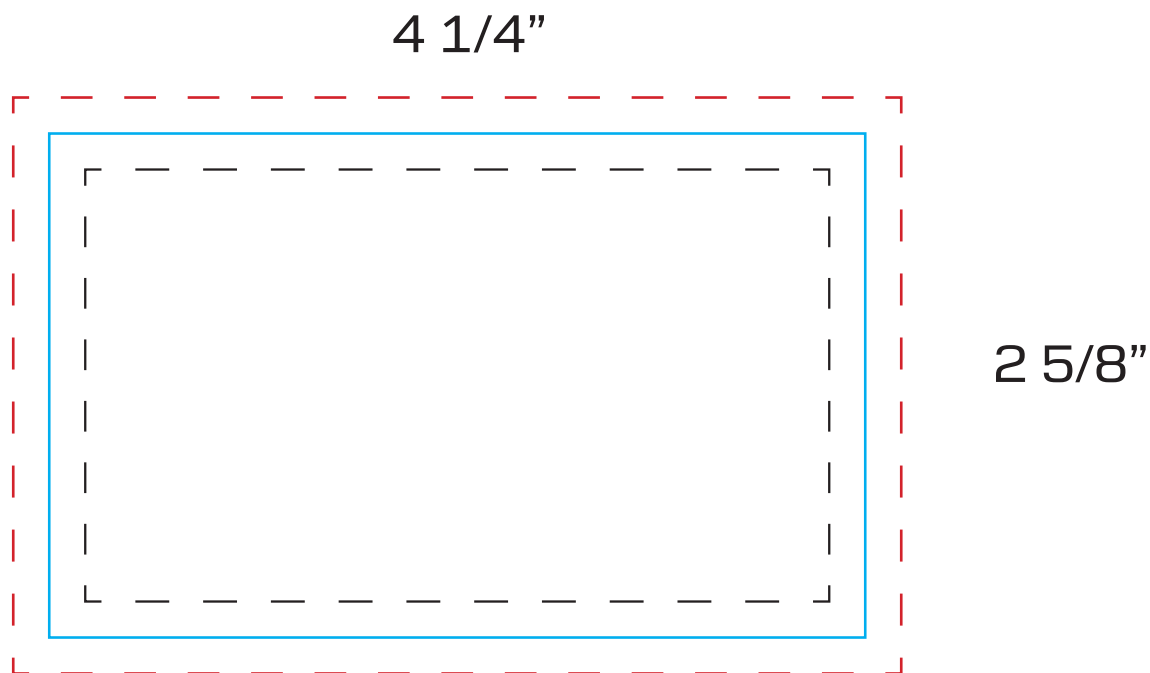

Credit Card Wallet (Zipper Case) Printing Template

ACTUAL SIZE: 4 1/4" x 2 5/8"

BLUE LINE INDICATES EDGE OF PRODUCT

RED LINE INDICATES REQUIRED BLEED SPACE

DASHED BLACK LINE INDICATES ARTWORK SAFE ZONE AND STITCHING