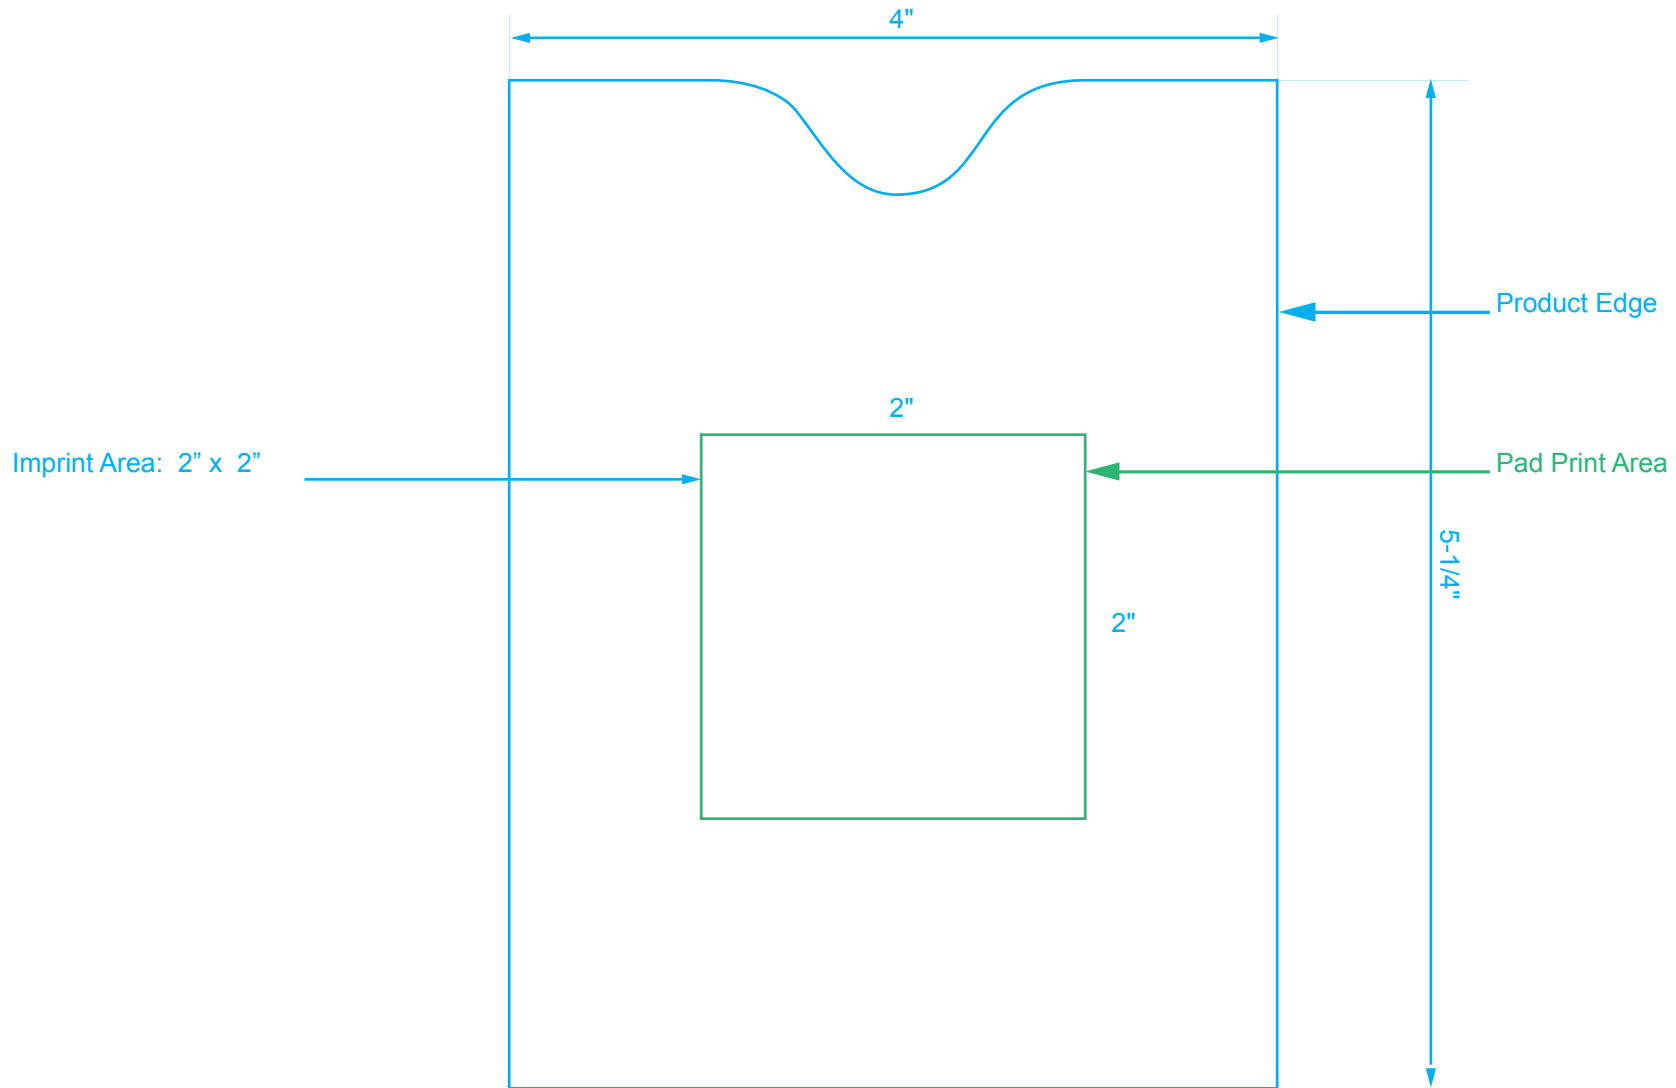

ID SHIELD - PASSPORT PAD PRINT PRINTING TEMPLATE

BLUE LINE INDICATES PRODUCT EDGE
GREEN LINE INDICATES PAD PRINT AREA