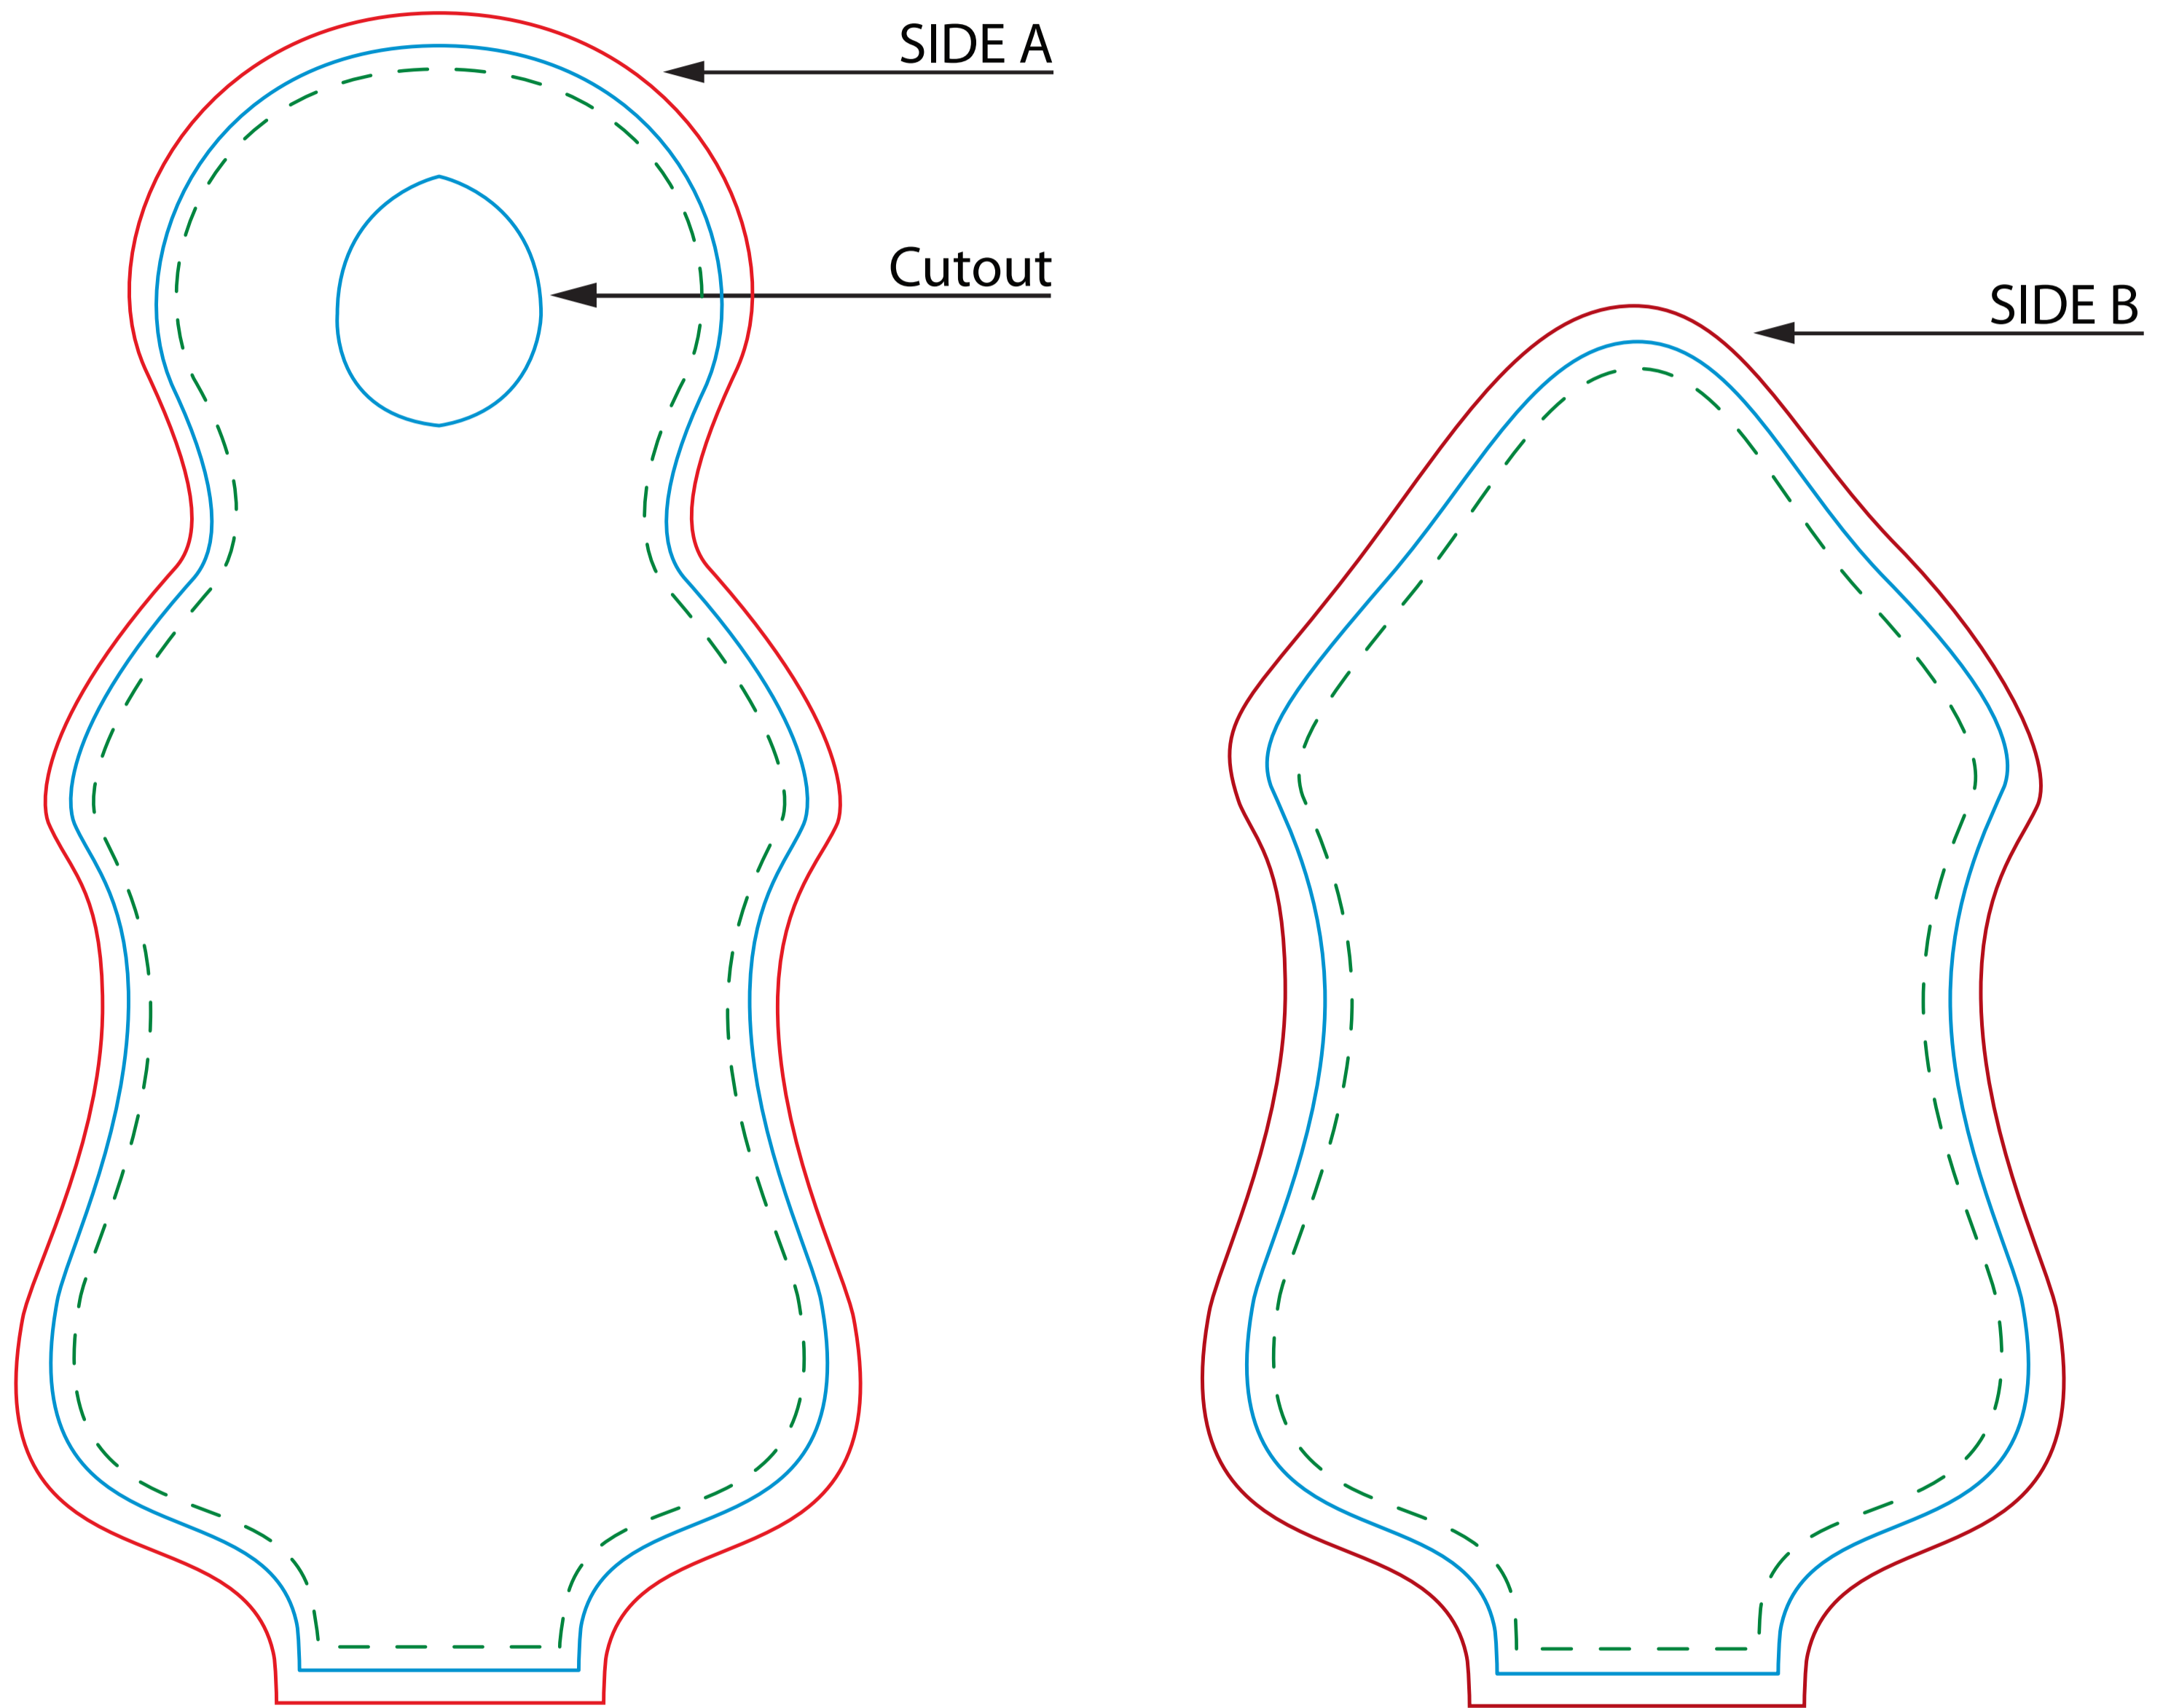

Aqua Bottle Jacket Printing Template

ACTUAL SIZE

Red line indicates required bleed space
Blue line indicates product(material) edge
Dashed green line indicates sewing