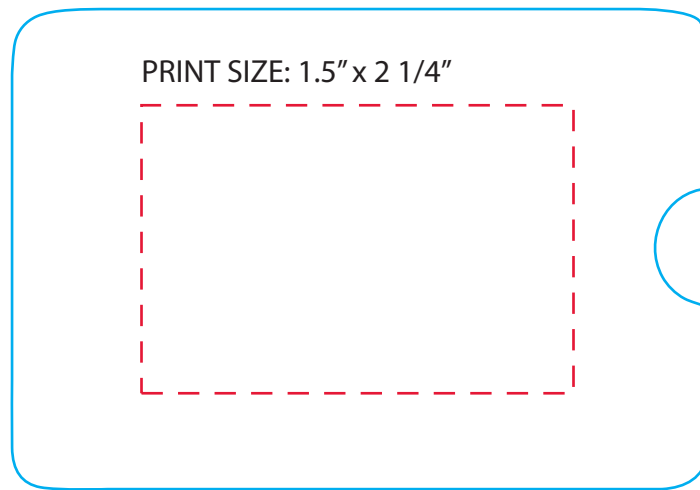

Armour Sleeve Printing Template

ACTUAL SIZE

SIZE: 2 1/2" x 3 5/8"

BLUE LINE INDICATED EDGE OF PRODUCT

RED DASHED LINE IMPRINT AREA