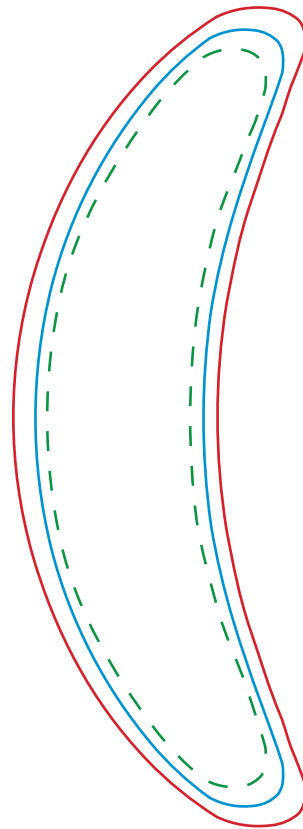

Banana Grip Printing Template

ACTUAL SIZE

LARGE

SMALL

DASHED GREEN LINE INDICATES SAFE ZONE

BLUE LINE INDICATES EDGE OF Label

RED LINE INDICATES REQUIRED BLEED SPACE