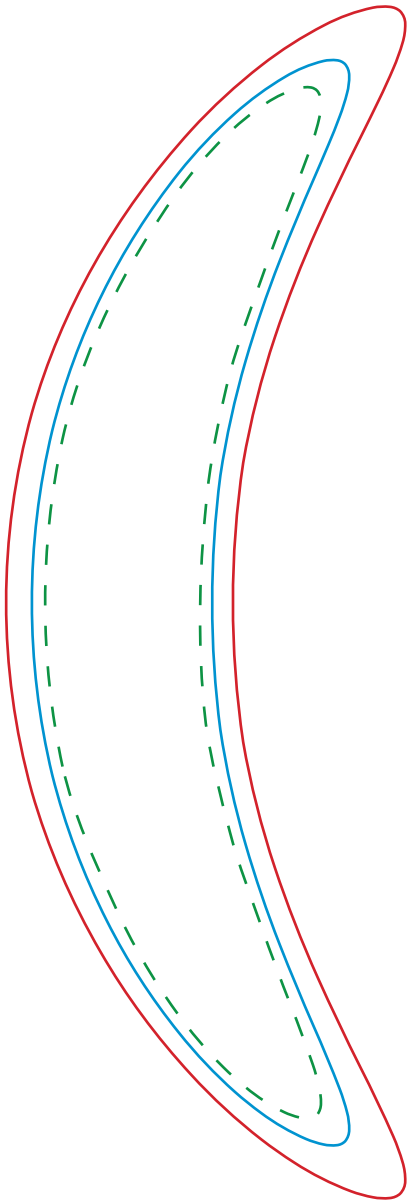

Banana Grip Printing Template

ACTUAL SIZE

LARGE

SMALL

DASHED GREEN LINE INDICATES SAFE ZONE

BLUE LINE INDICATES EDGE OF Label

RED LINE INDICATES REQUIRED BLEED SPACE