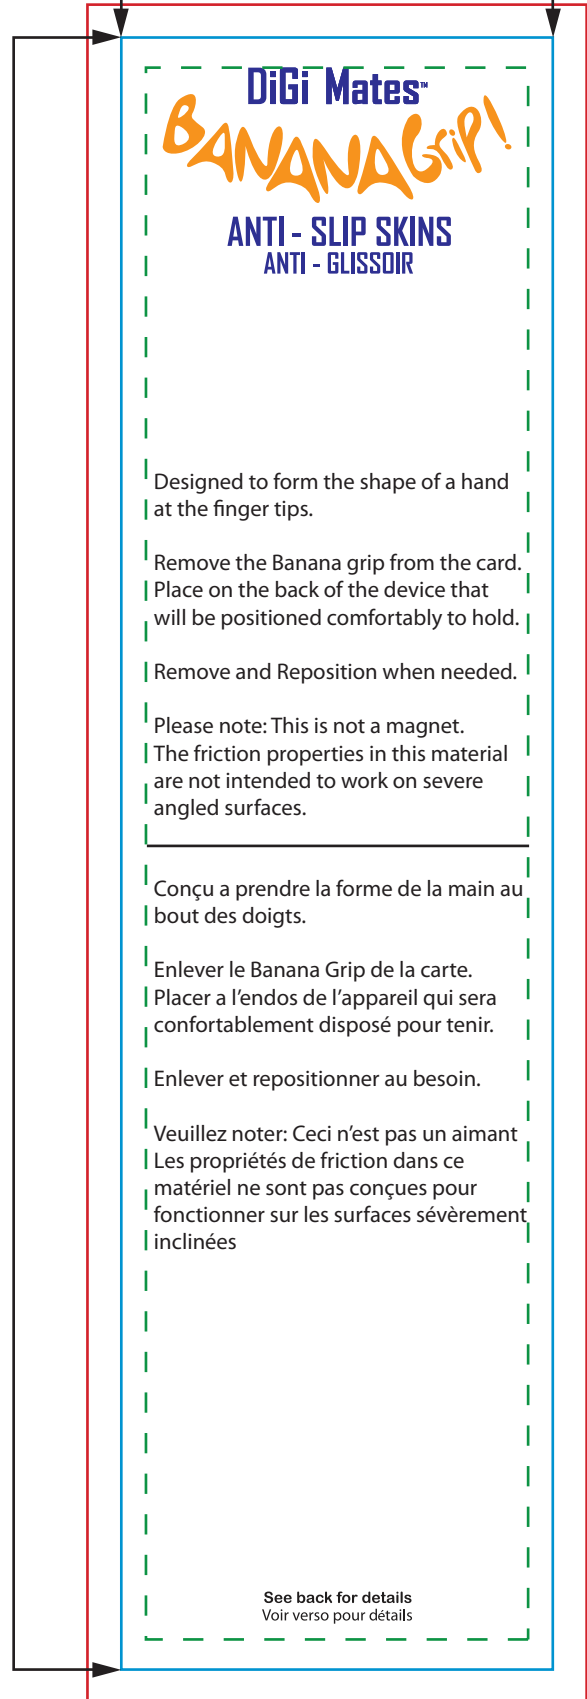

# Banana Grip Backer Card Bookmark

ACTUAL SIZE

2 1/8"

FRONT

BACK

8 1/2"

DASHED GREEN LINE INDICATES SAFE ZONE

BLUE LINE INDICATES EDGE OF CARD

RED LINE INDICATES REQUIRED BLEED SPACE