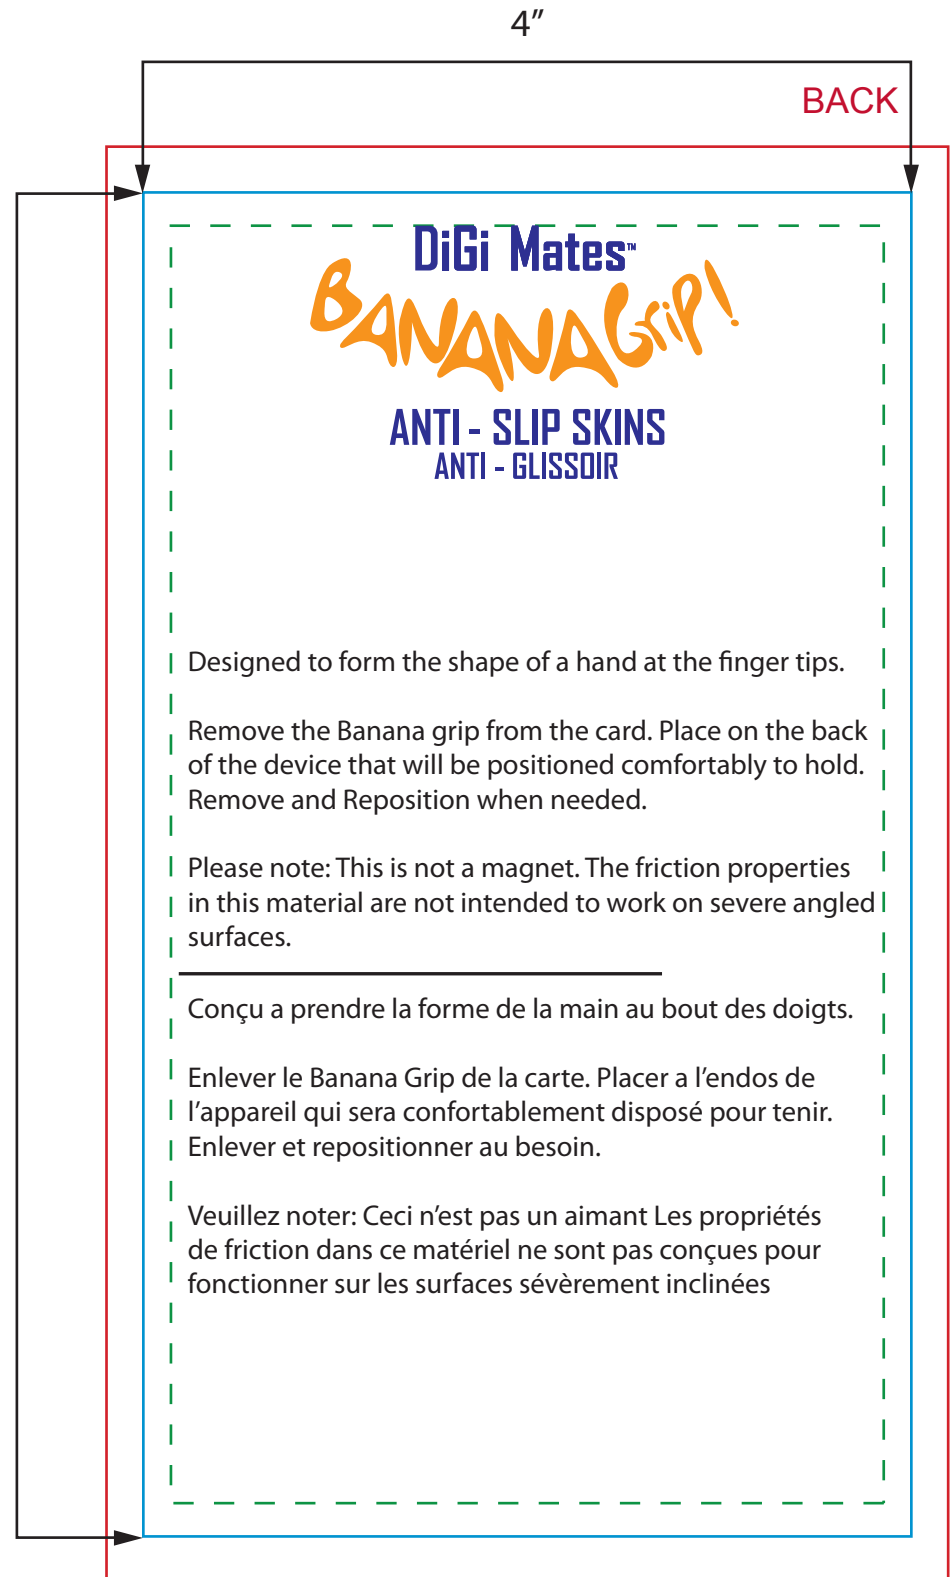

Banana Grip Backer Card Large

ACTUAL SIZE

FRONT

BACK

DASHED GREEN LINE INDICATES SAFE ZONE

BLUE LINE INDICATES EDGE OF CARD

RED LINE INDICATES REQUIRED BLEED SPACE