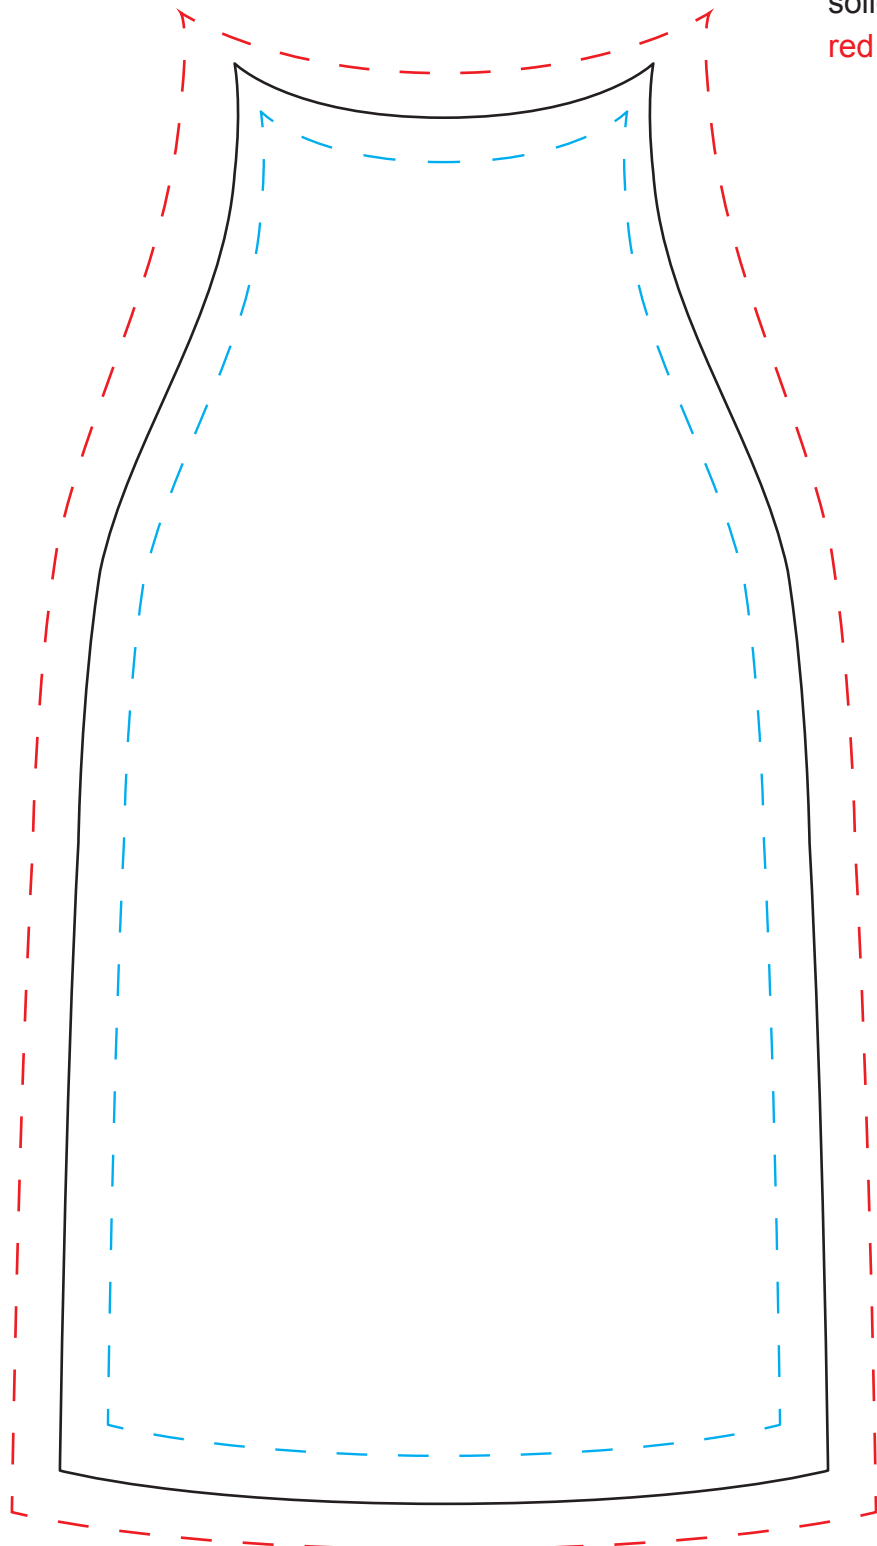

Beer Bottle Covers - Bottle Shape

blue dashed line indicates safe zone
solid black line indicates edge of product
red dashed line indicates bleed space

Safe Zone: 3 1/2" x 7"
Product: 4" x 7 1/2"
Bleed: 4 1/2" x 8"