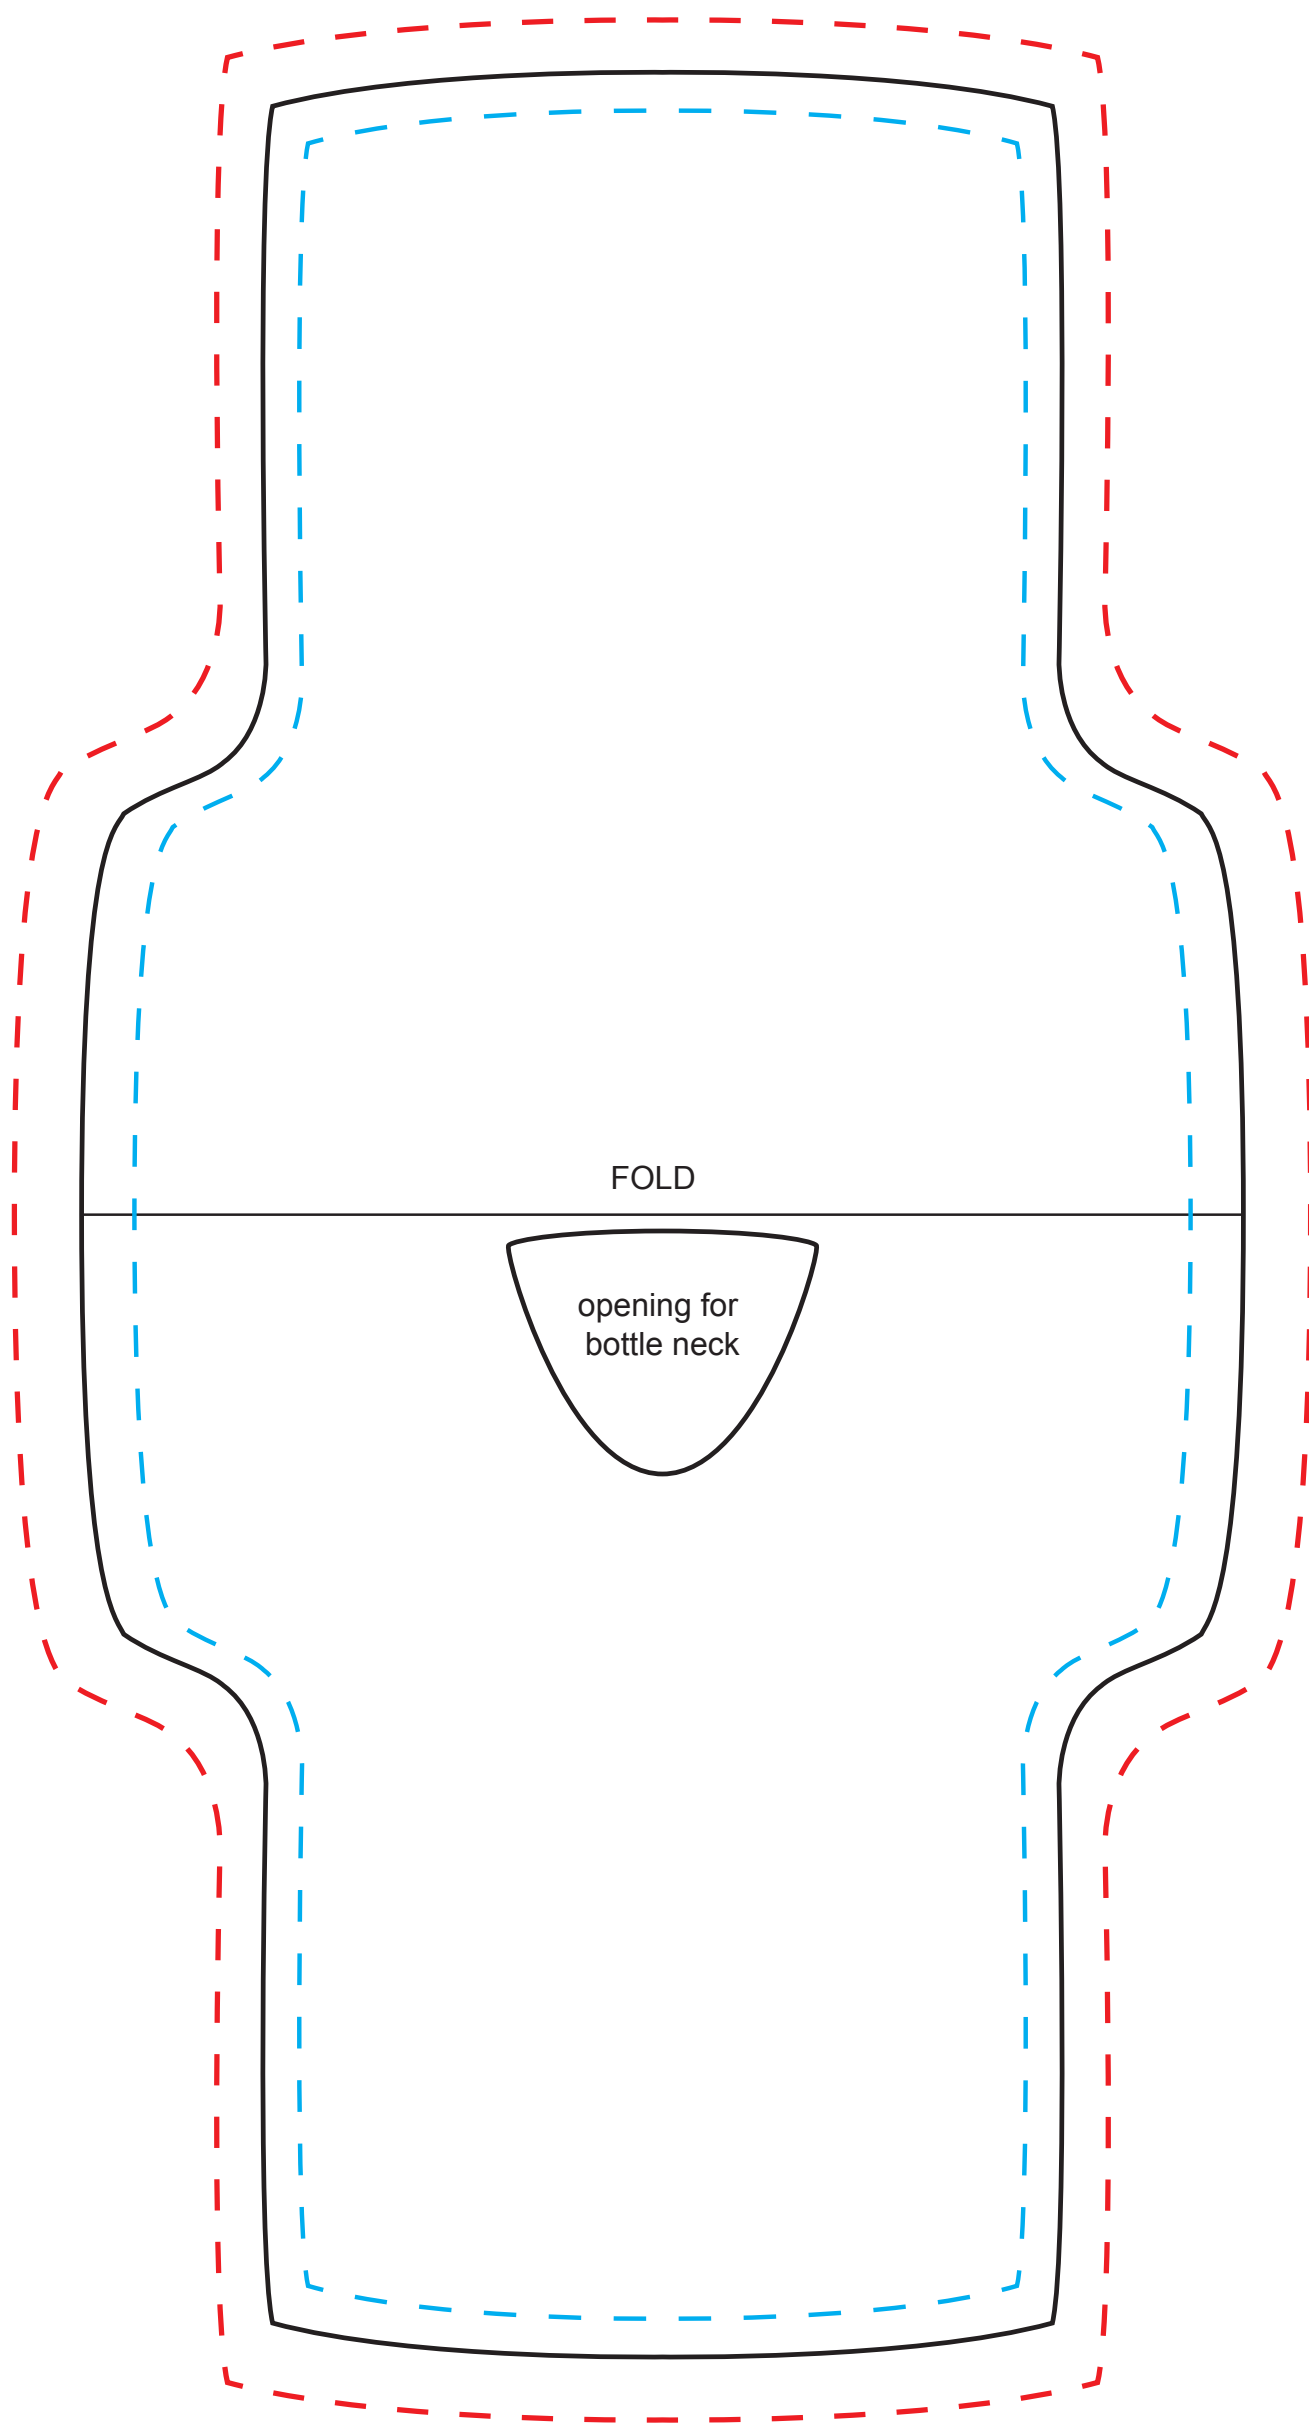

Beer Bottle Covers - Bottle Shape

blue dashed line indicates safe zone
solid black line indicates edge of product
red dashed line indicates bleed space

Safe Zone: 5 1/2" x 11 1/2"
Unfolded Product: 6" x 12"
Folded Product: 6" x 6"
Bleed: 6 3/4" x 12 1/2"