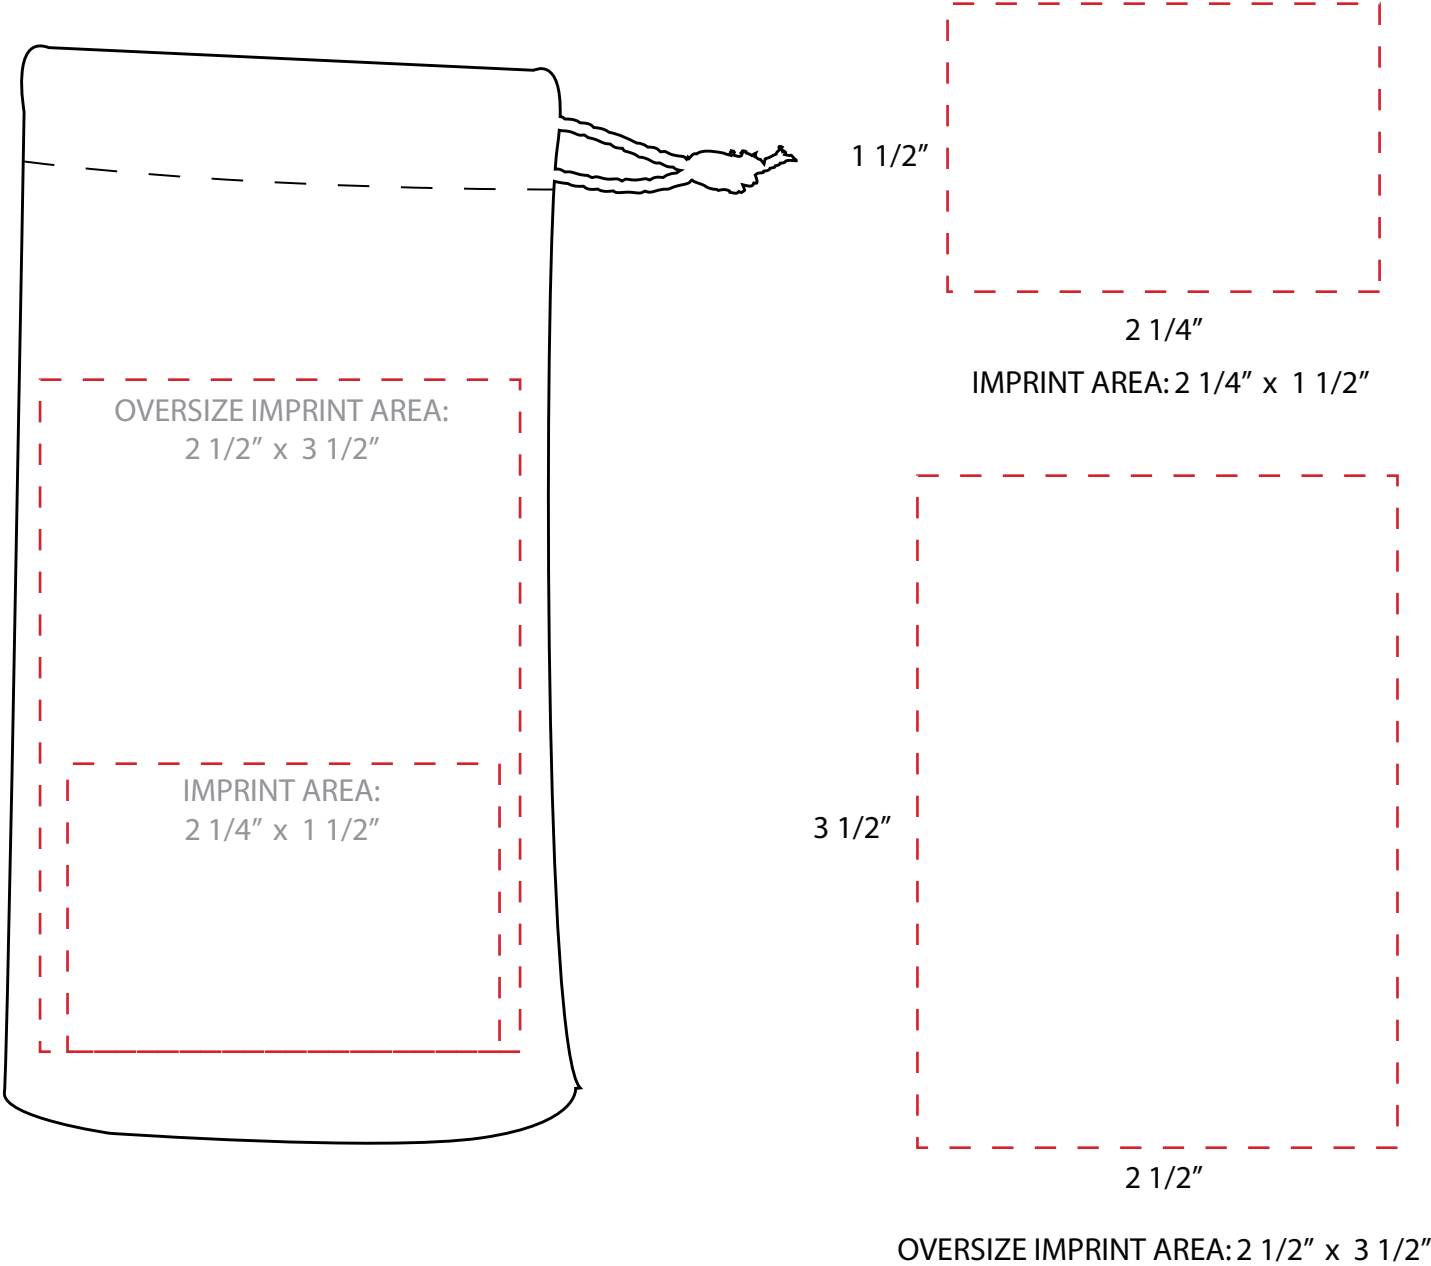

Camera & Electronics Drawstring Bag Pad Printed Printing Template

ACTUAL SIZE

Dashed RED line indicates edge of drawstring bag
Dashed GREEN line indicates stitching