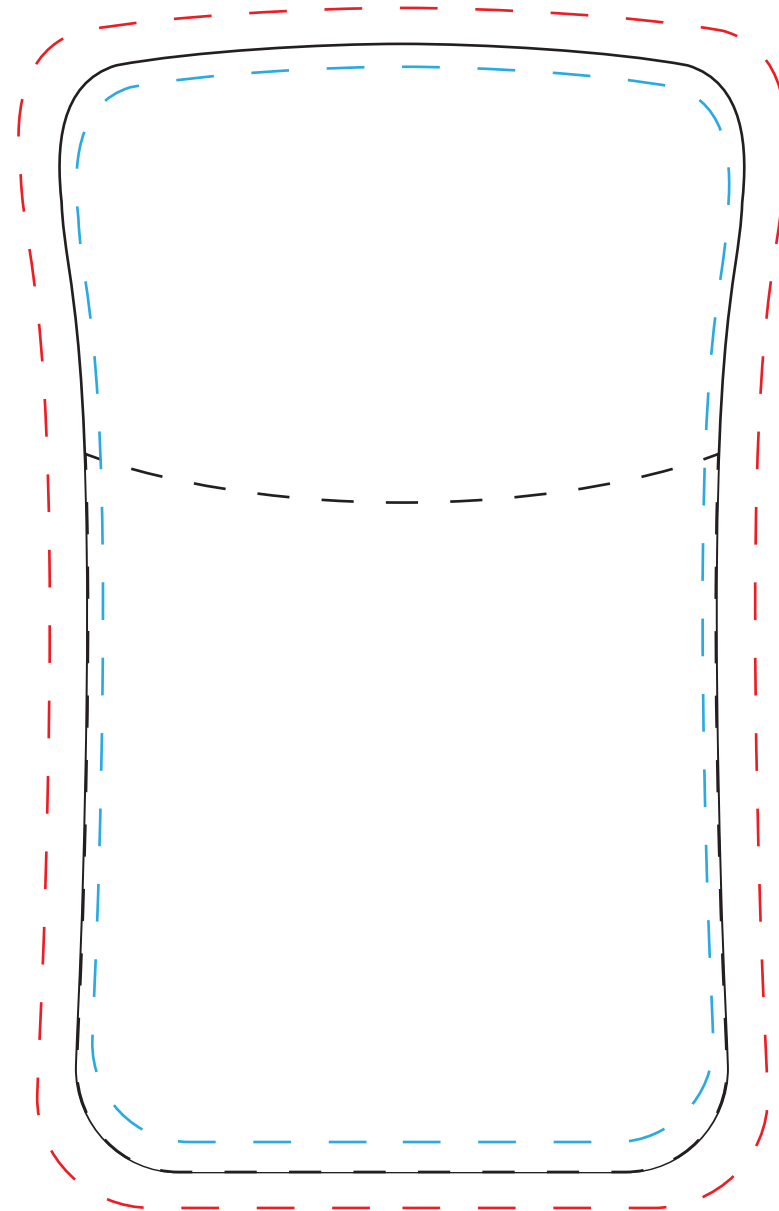

Cell Phone Slip In Case - Large with Pocket

ACTUAL SIZE

FRONT

3 9/16" x 5 7/8"

BACK

3 9/16" x 5 7/8"

3 9/16 x 3 3/4"

Blue Dashed Line Indicates Safe Zone and Stitch Line
Solid Black Line Indicates Edge of Product
Dashed Red Line Indicates Bleed