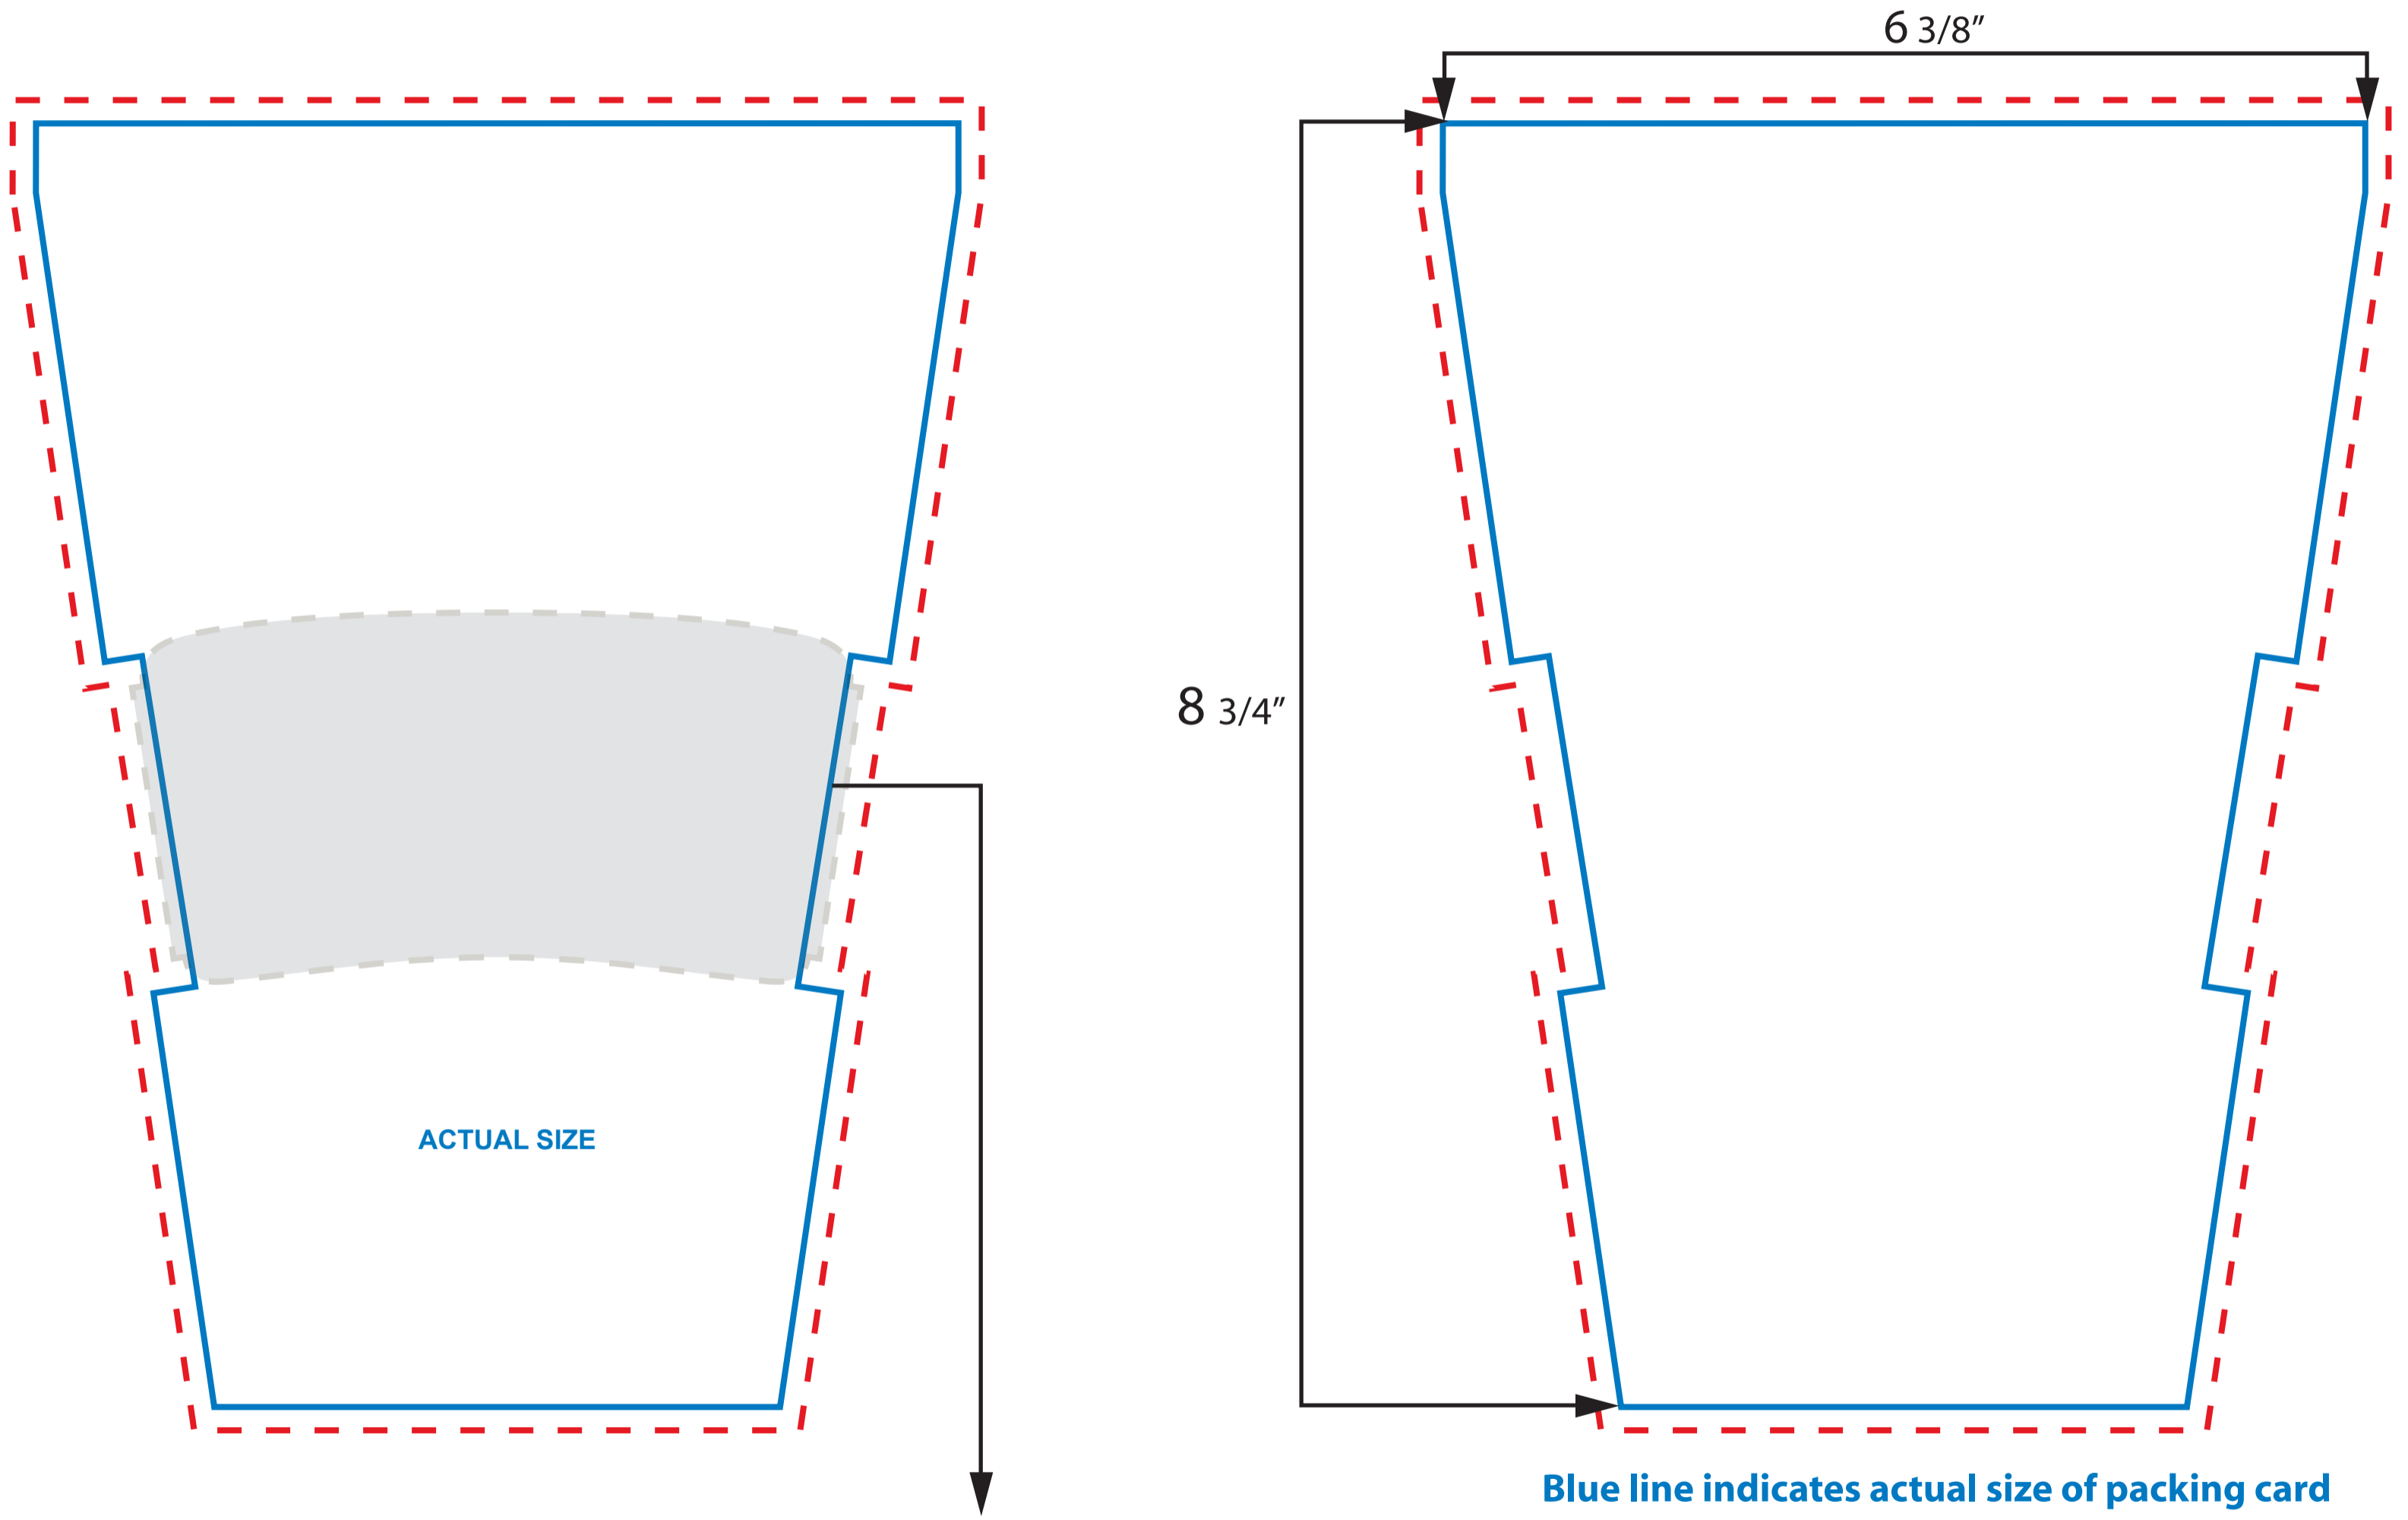

Coffee Cup Warmer Packing Card Template Large

ACTUAL SIZE

8 3/4"

6 3/8"

Faded section indicates placement of coffee cup warmer on packing card

Blue line indicates actual size of packing card
Artwork to be bled to bleed line (dashed red line)

BLUE LINE INDICATES EDGE OF PRODUCT
RED LINE INDICATES REQUIRED BLEED SPACE