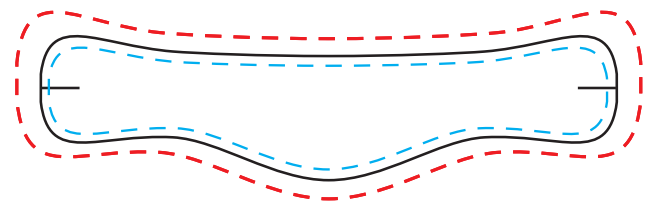

DiGi-Mates™

DIGITAL SCREEN CLEANER

PRINTING TEMPLATE Cellpod & Earbud Winder Set

Solid Black Line Indicates Edge of Product

Dashed Red Line Indicates Bleed

Dashed Blue Line Indicates Safe Zone

Cellpod Round

Actual Size

4"

Earbud Winder

Actual Size

3" x 3/4"