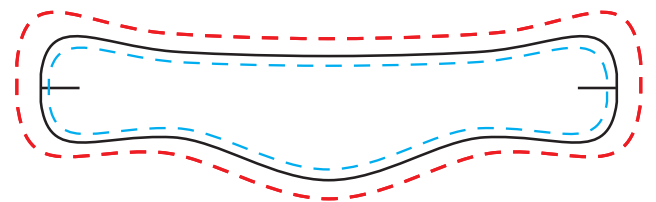

DiGi-Mates™

DIGITAL SCREEN CLEANER

PRINTING TEMPLATE

Cellpod & Earbud Winder Set

Solid Black Line Indicates Edge of Product

Dashed Red Line Indicates Bleed

Dashed Blue Line Indicates Safe Zone

Cellpod Square

Actual Size
4" x 4"

Earbud Winder

Actual Size
3" x 3/4"