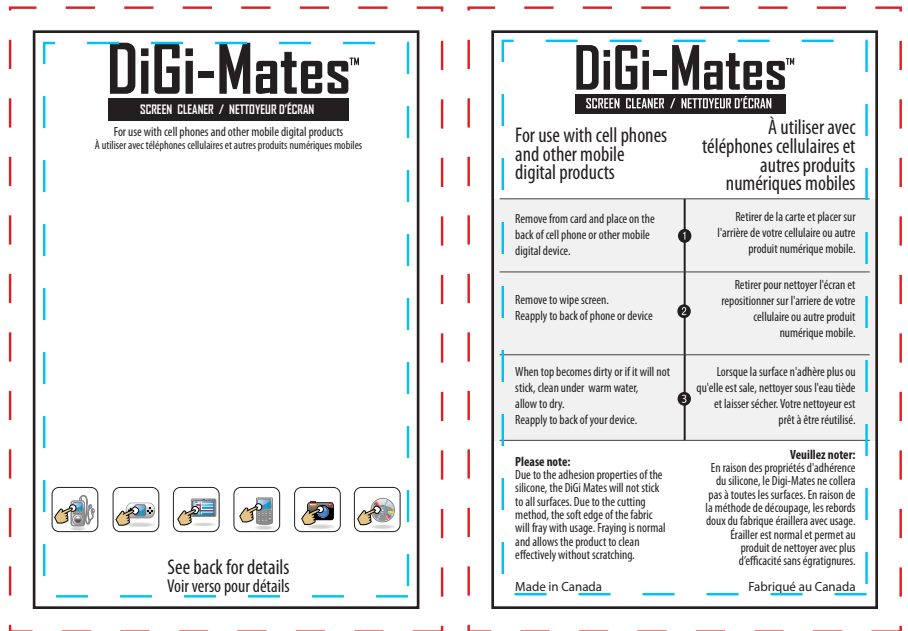

DiGi-Mates™

SCREEN CLEANER / NETTOYEUR D'ÉCRAN

PRINTING TEMPLATE

Solid Black Line Indicates Edge of Product

Dashed Red Line Indicates Bleed

Dashed Blue Line Indicates Safe Zone

Talk Bubble

Standard Card

Actual Size

1 1/2" x 1 11/16"

Actual Size

2" x 3"