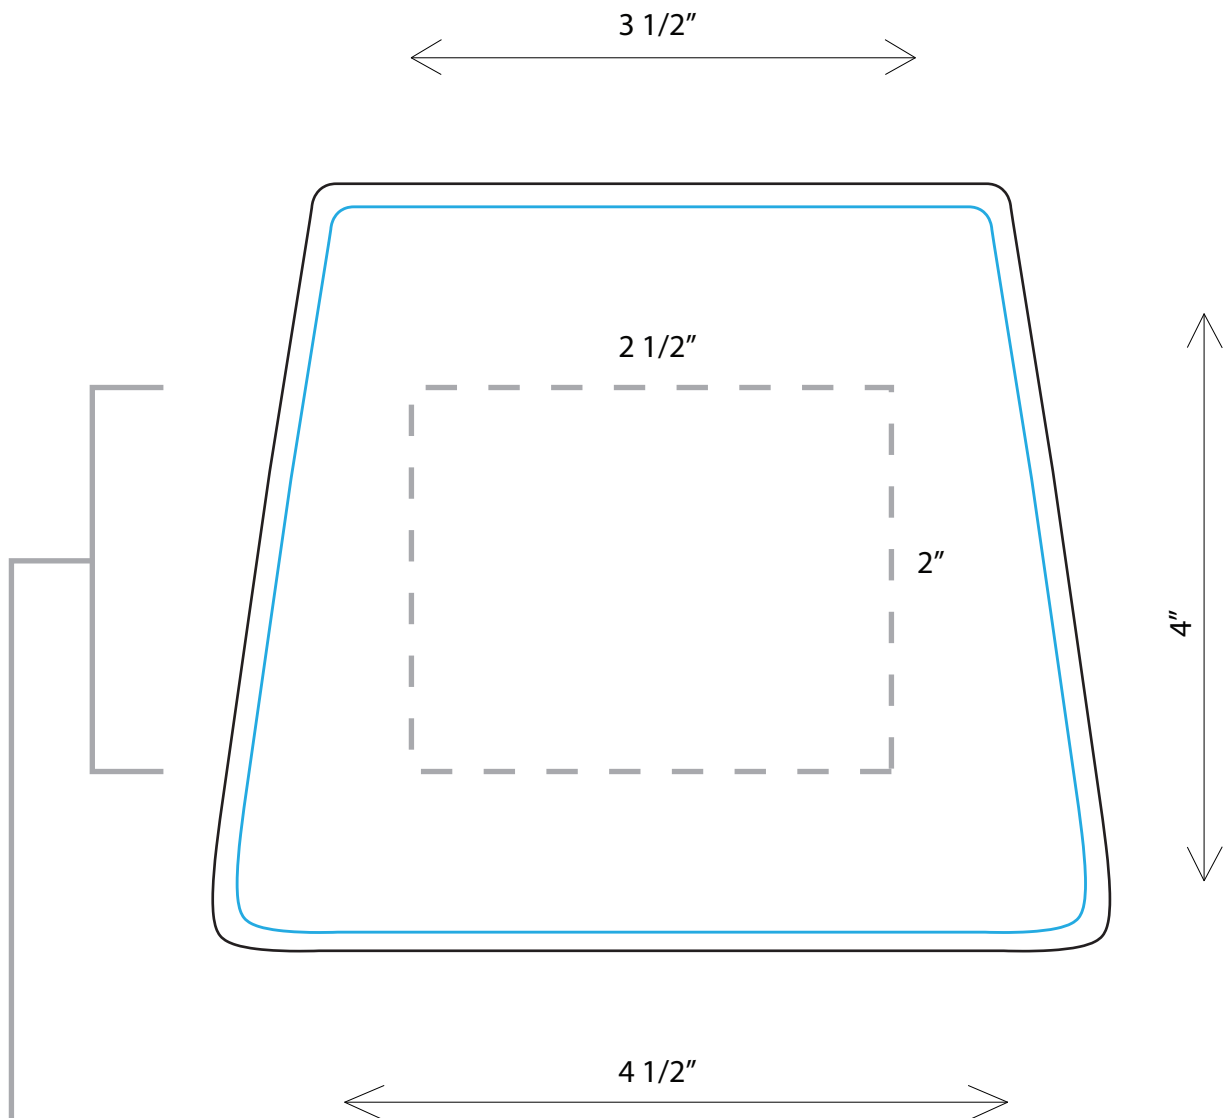

GOLF CHAMOIS WITH LEATHERETTE HEADER PAD PRINTED

ACTUAL SIZE

BLUE LINE INDICATES STITCHING LINE

BLACK LINE INDICATED EDGE OF PRODUCT (HEADER)

GREY DASHED LINE INDICATES IMPRINT AREA