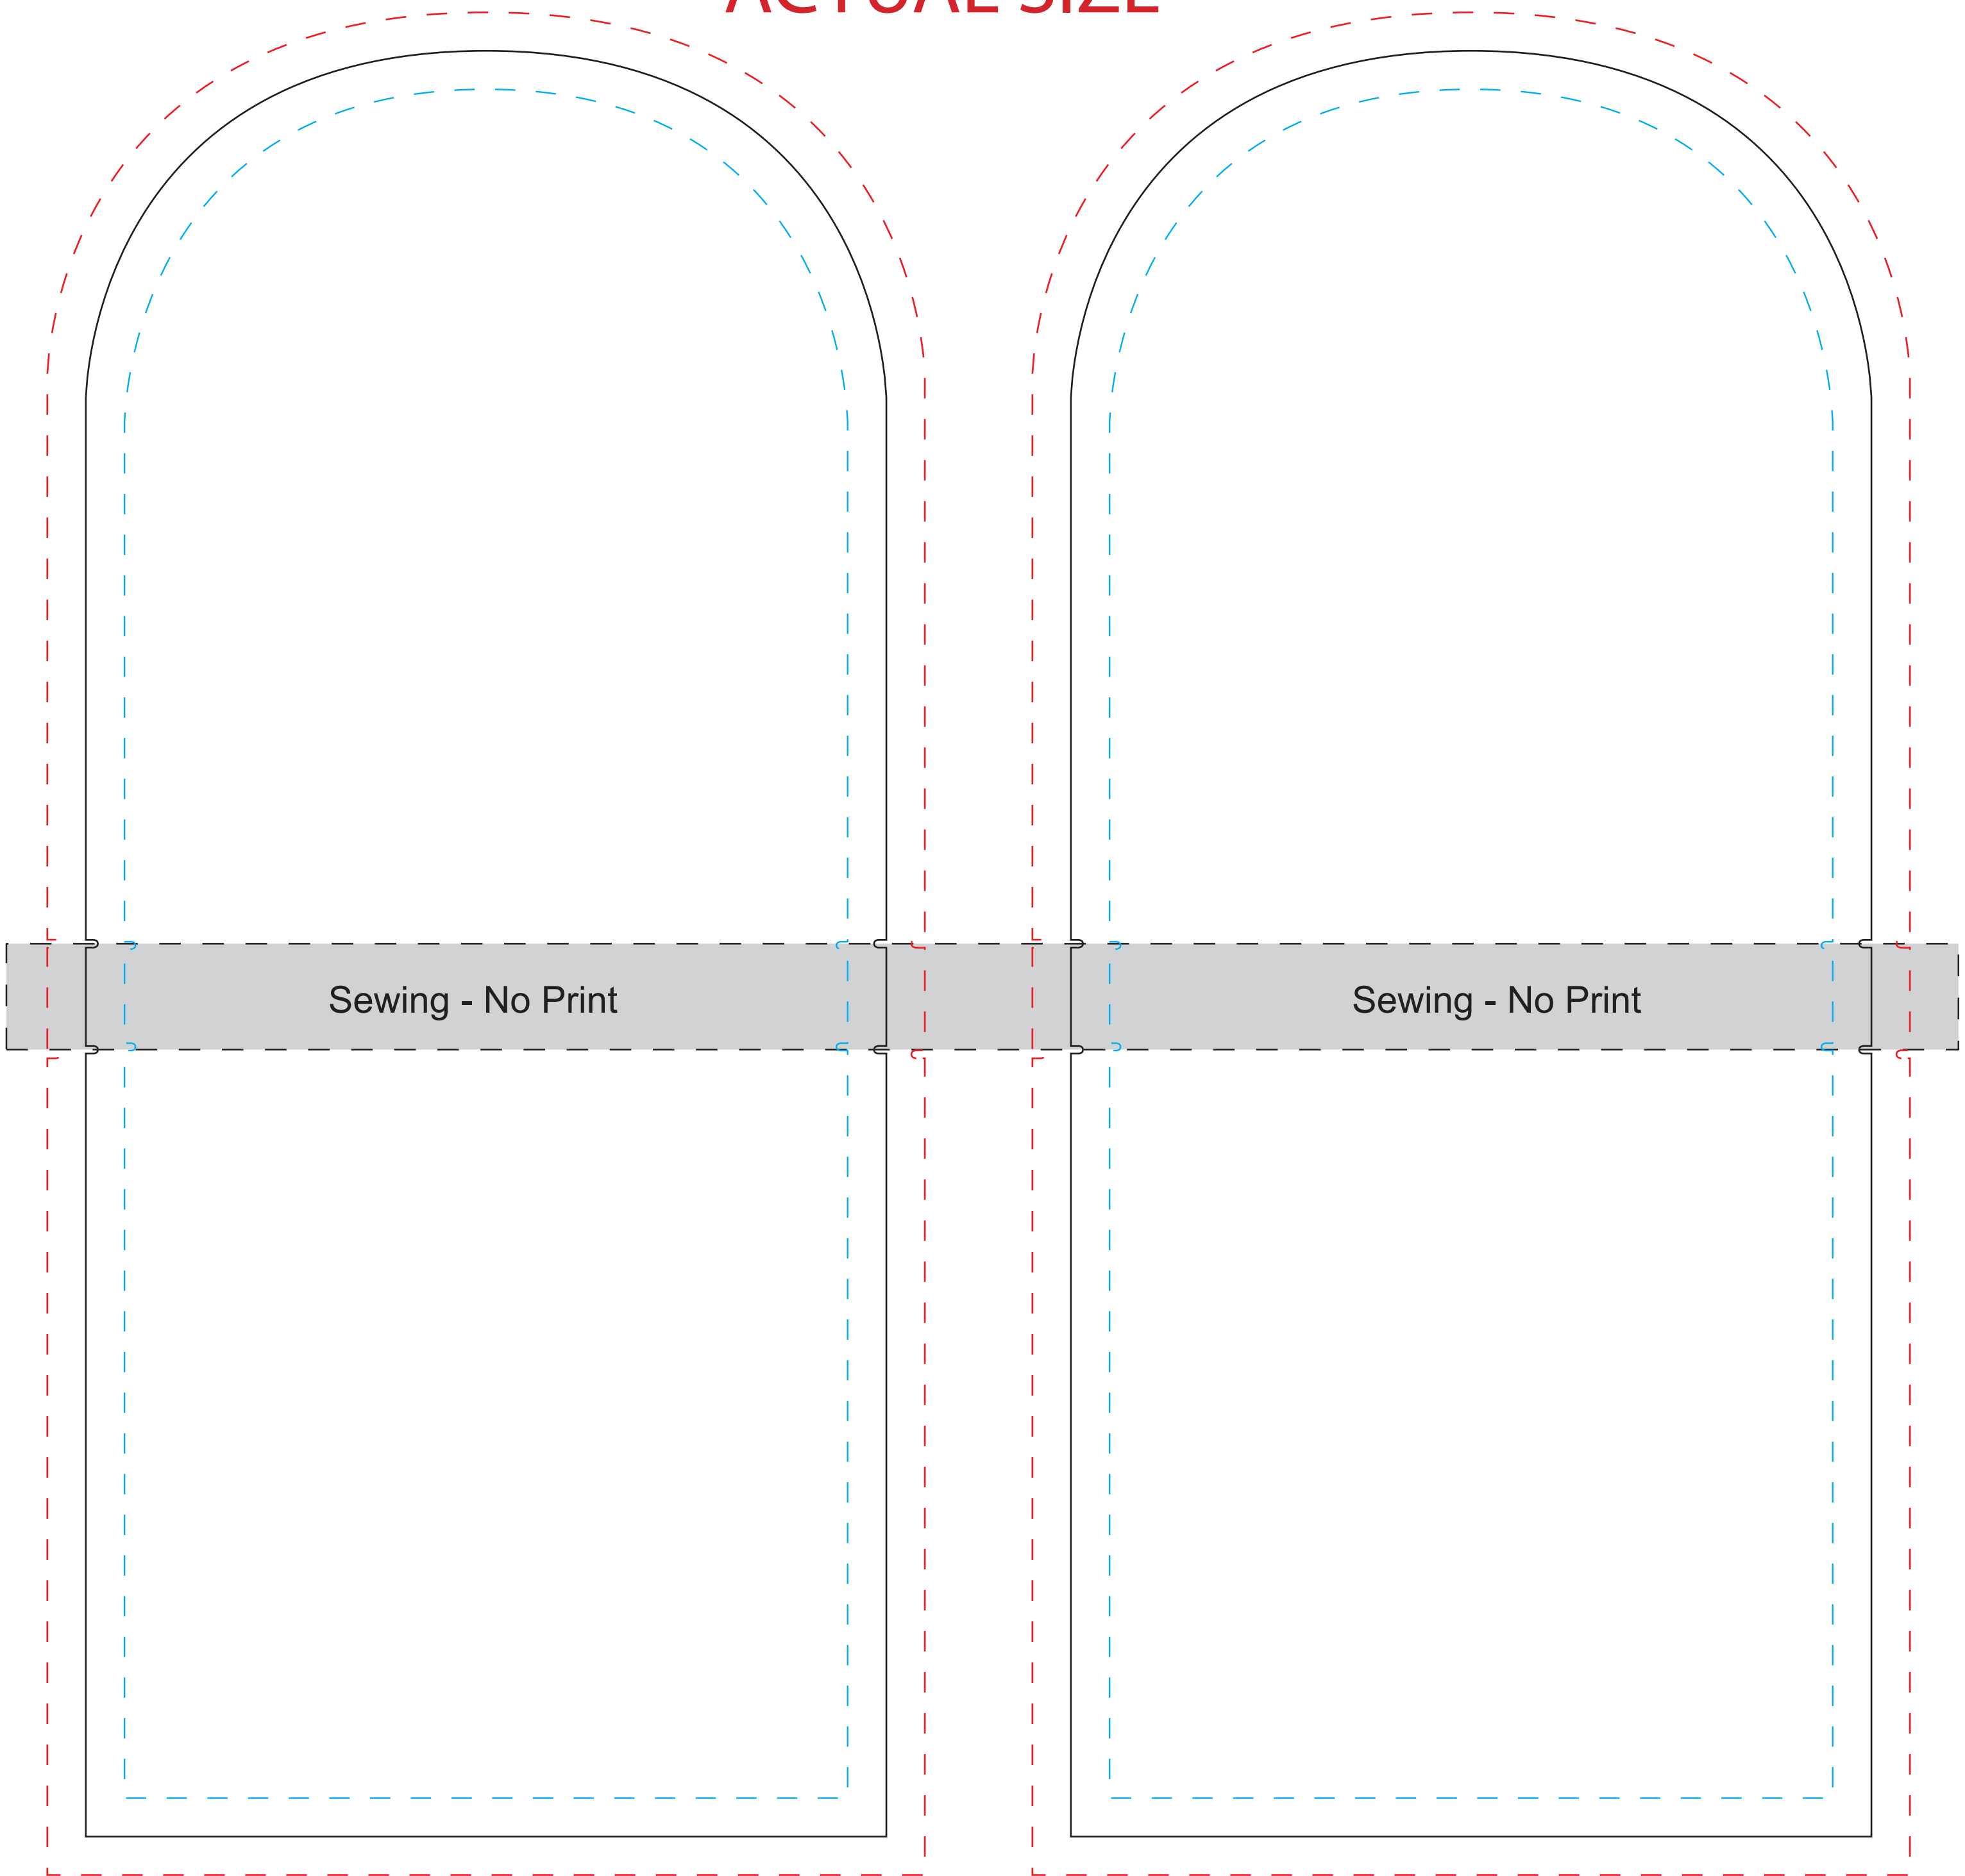

Golf Club Driver Covers

6^{1/2} x 14^{1/5}

ACTUAL SIZE

blue dashed line indicates safe zone
solid black line indicates edge of product
red dashed line indicates bleed space