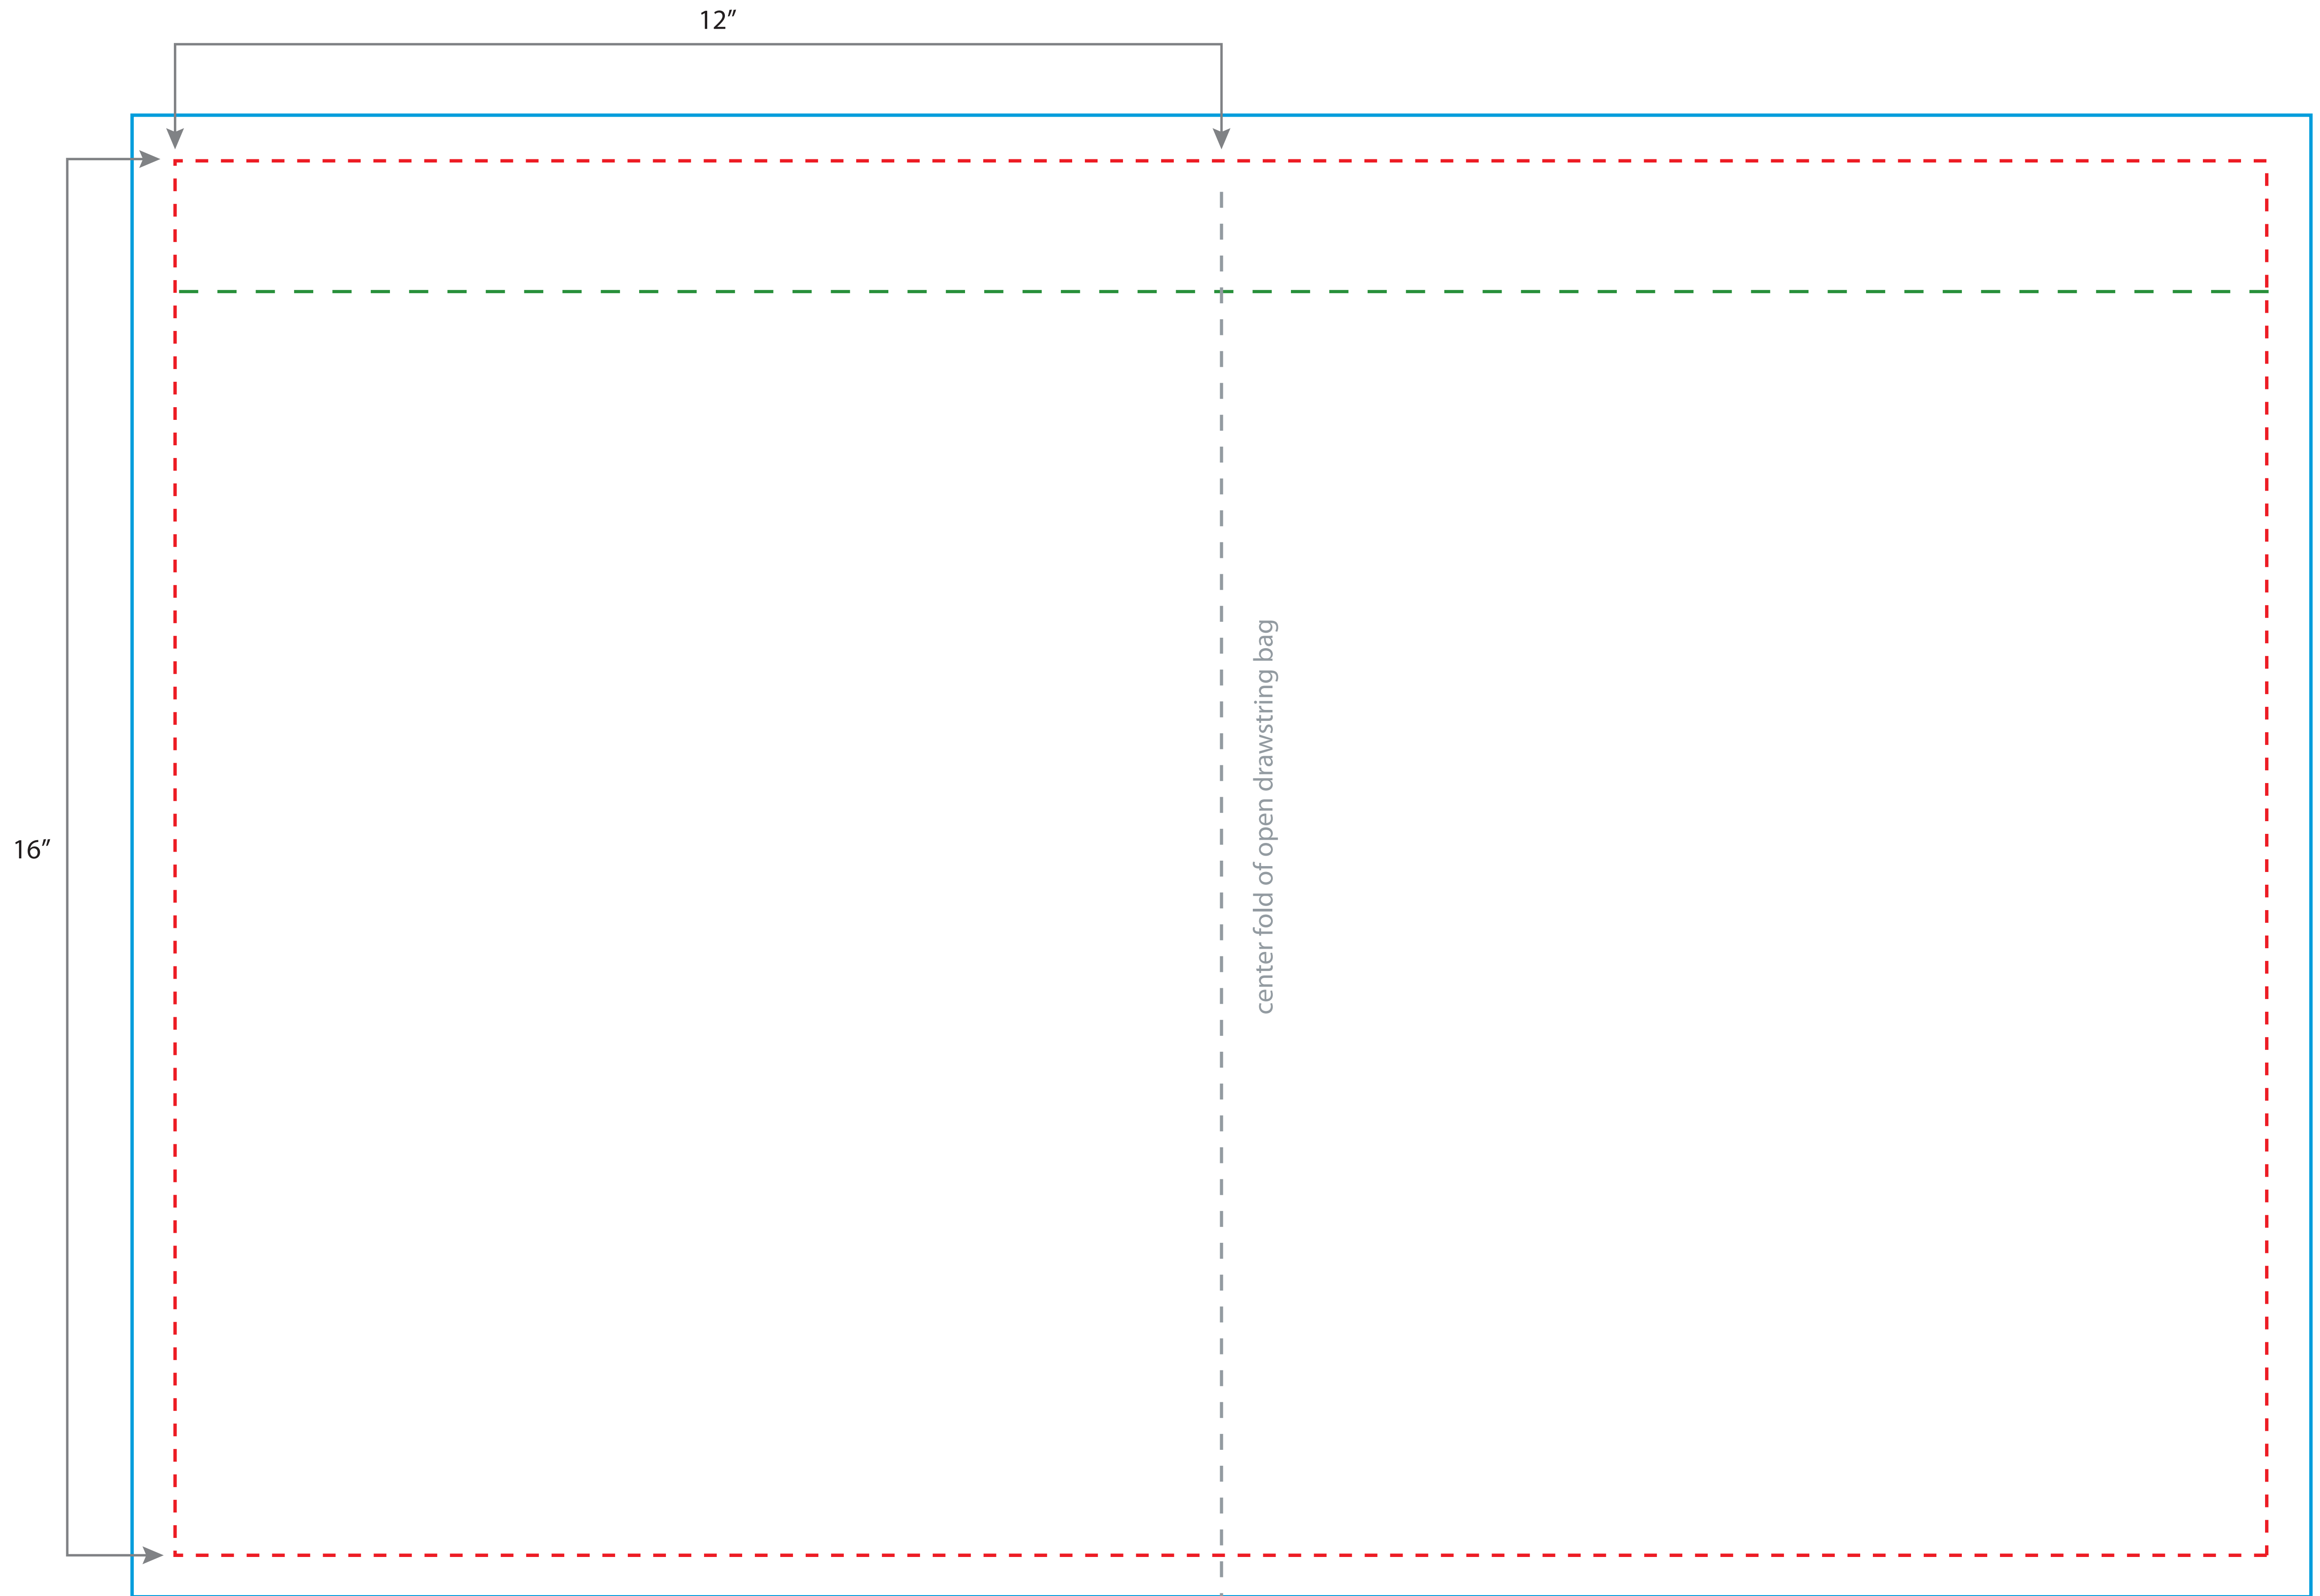

Dye Sublimated Golf Shoe Bag Printing Template

FRONT

BACK

Dashed RED line indicates edge of drawstring bag
BLUE line indicates bleed space required
Dashed GREEN line indicates stitching

Actual Size