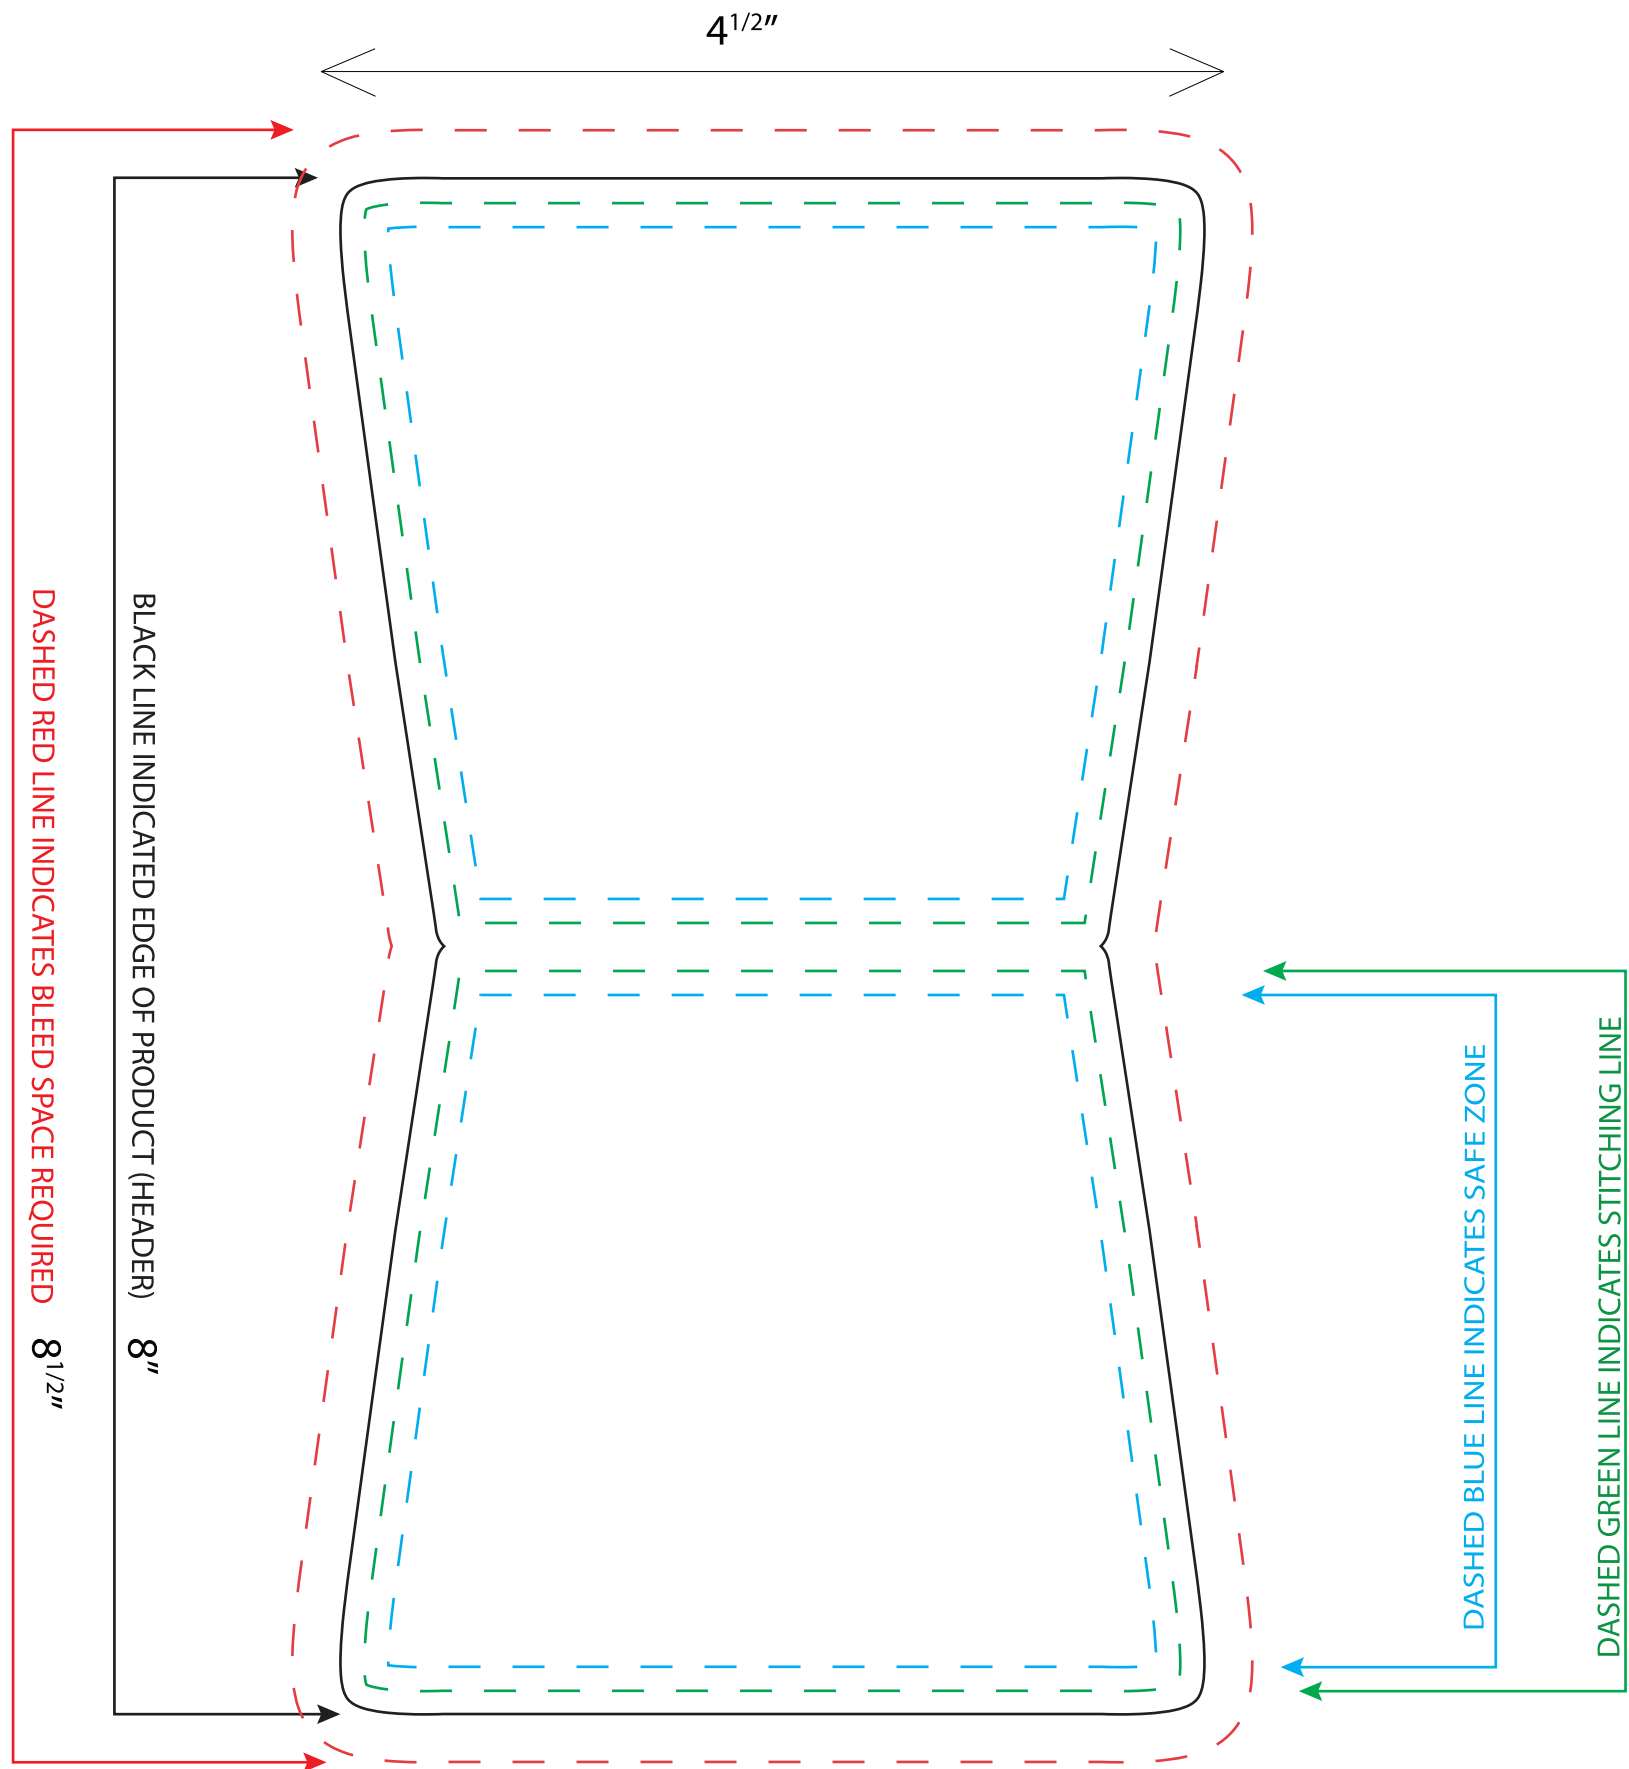

GOLF TOWEL WITH DYESUB HEADER

RED DASHED LINE INDICATES BLEED SPACE REQUIRED
BLACK LINE INDICATED EDGE OF PRODUCT (HEADER)
GREEN LINE INDICATES STITCHING LINE
BLUE LINE INDICATES SAFE ZONE