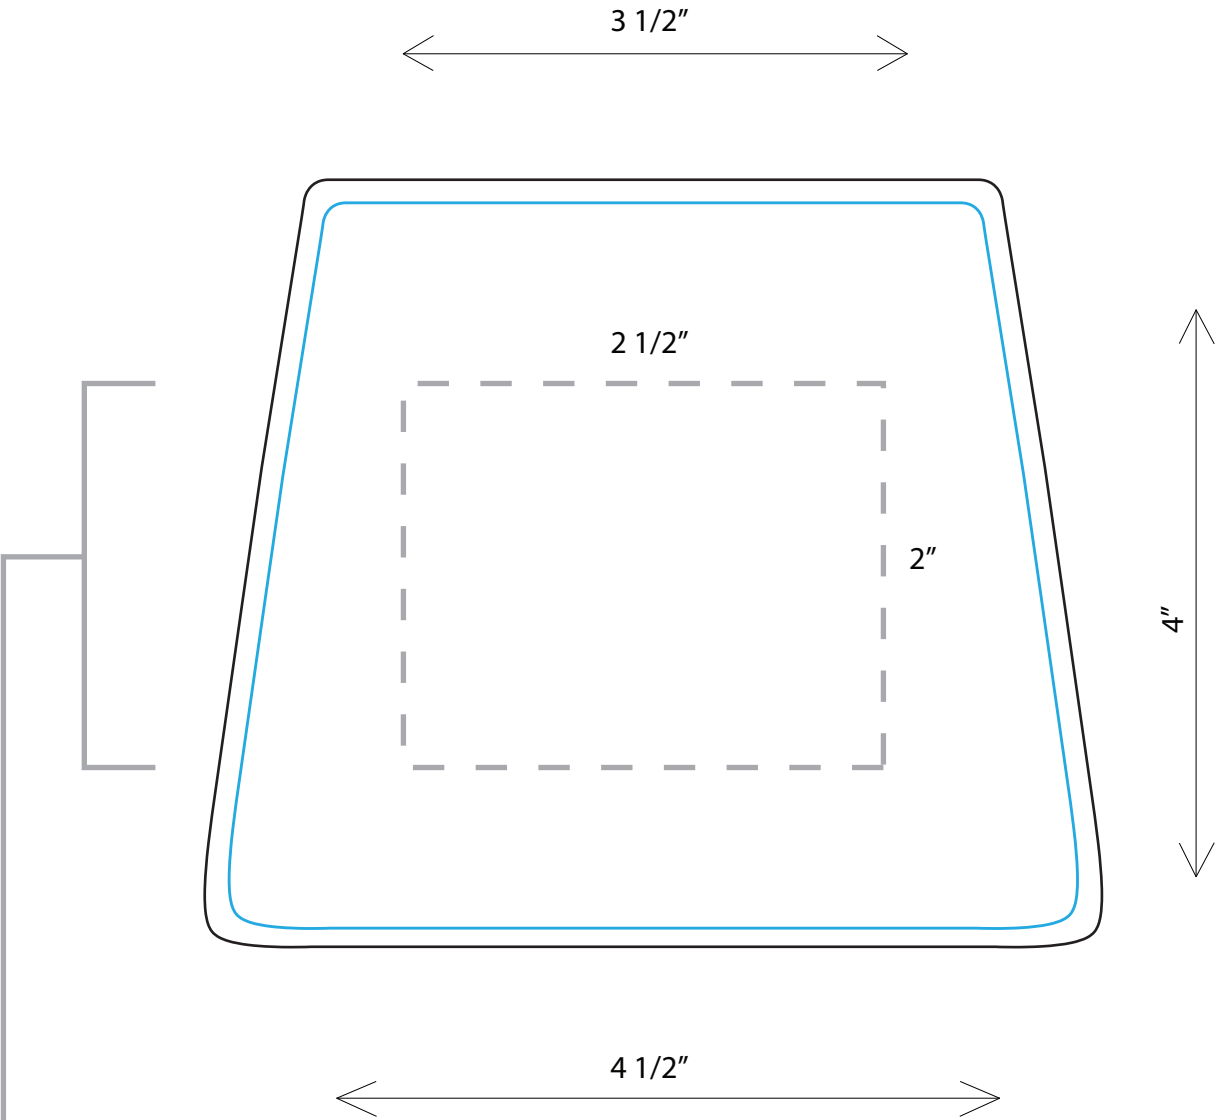

GOLF TOWEL WITH LEATHERETTE HEADER PAD PRINTED

ACTUAL SIZE

BLUE LINE INDICATES STITCHING LINE

BLACK LINE INDICATED EDGE OF PRODUCT (HEADER)

GREY DASHED LINE INDICATES IMPRINT AREA