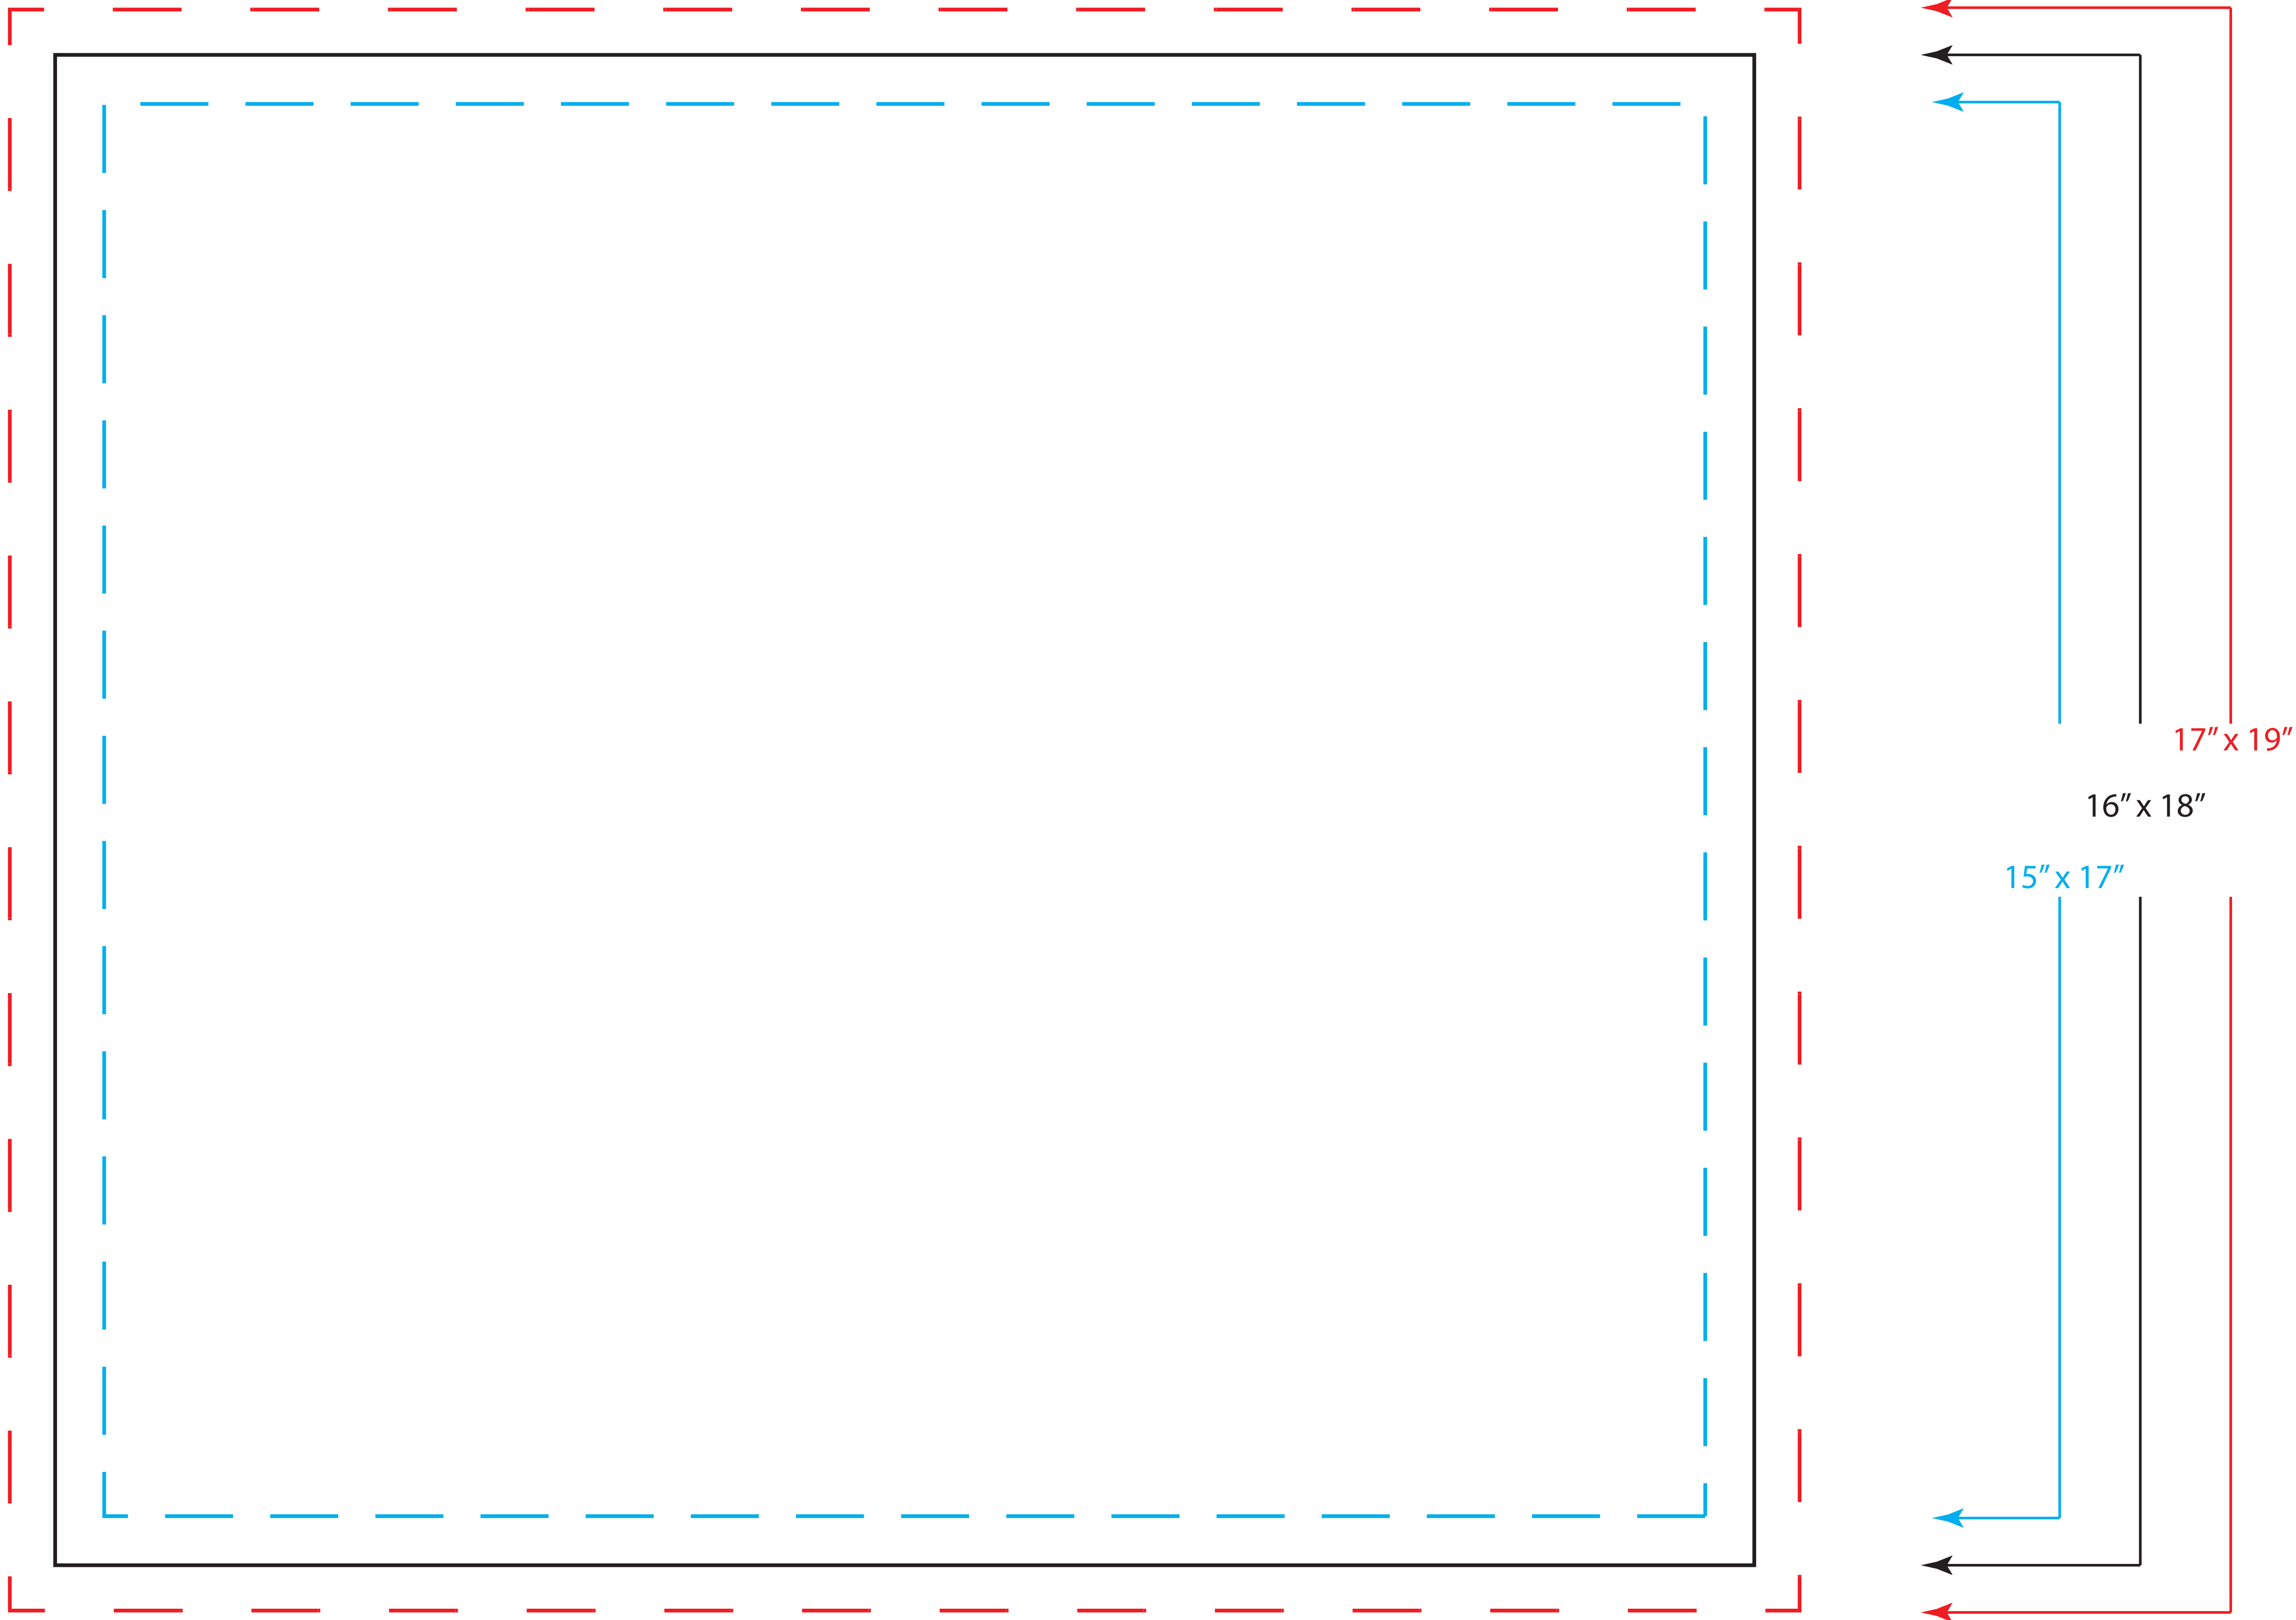

HELMET BAG - PRINTING TEMPLATE

blue dashed line indicates safe zone
black solid line indicates edge of product
red dashed line indicates bleed space