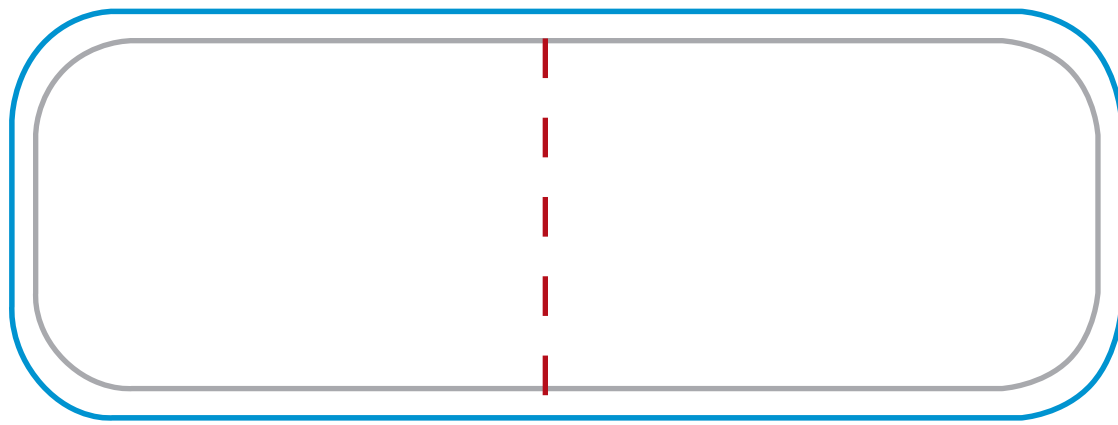

Key Fobs Printing Templates

ACTUAL SIZE

RECTANGULAR

ROUND

OVAL

USB

GREY LINE INDICATES PRODUCT EDGE
BLUE LINE INDICATES REQUIRED BLEED SPACE
DASHED RED LINE INDICATES FOLD