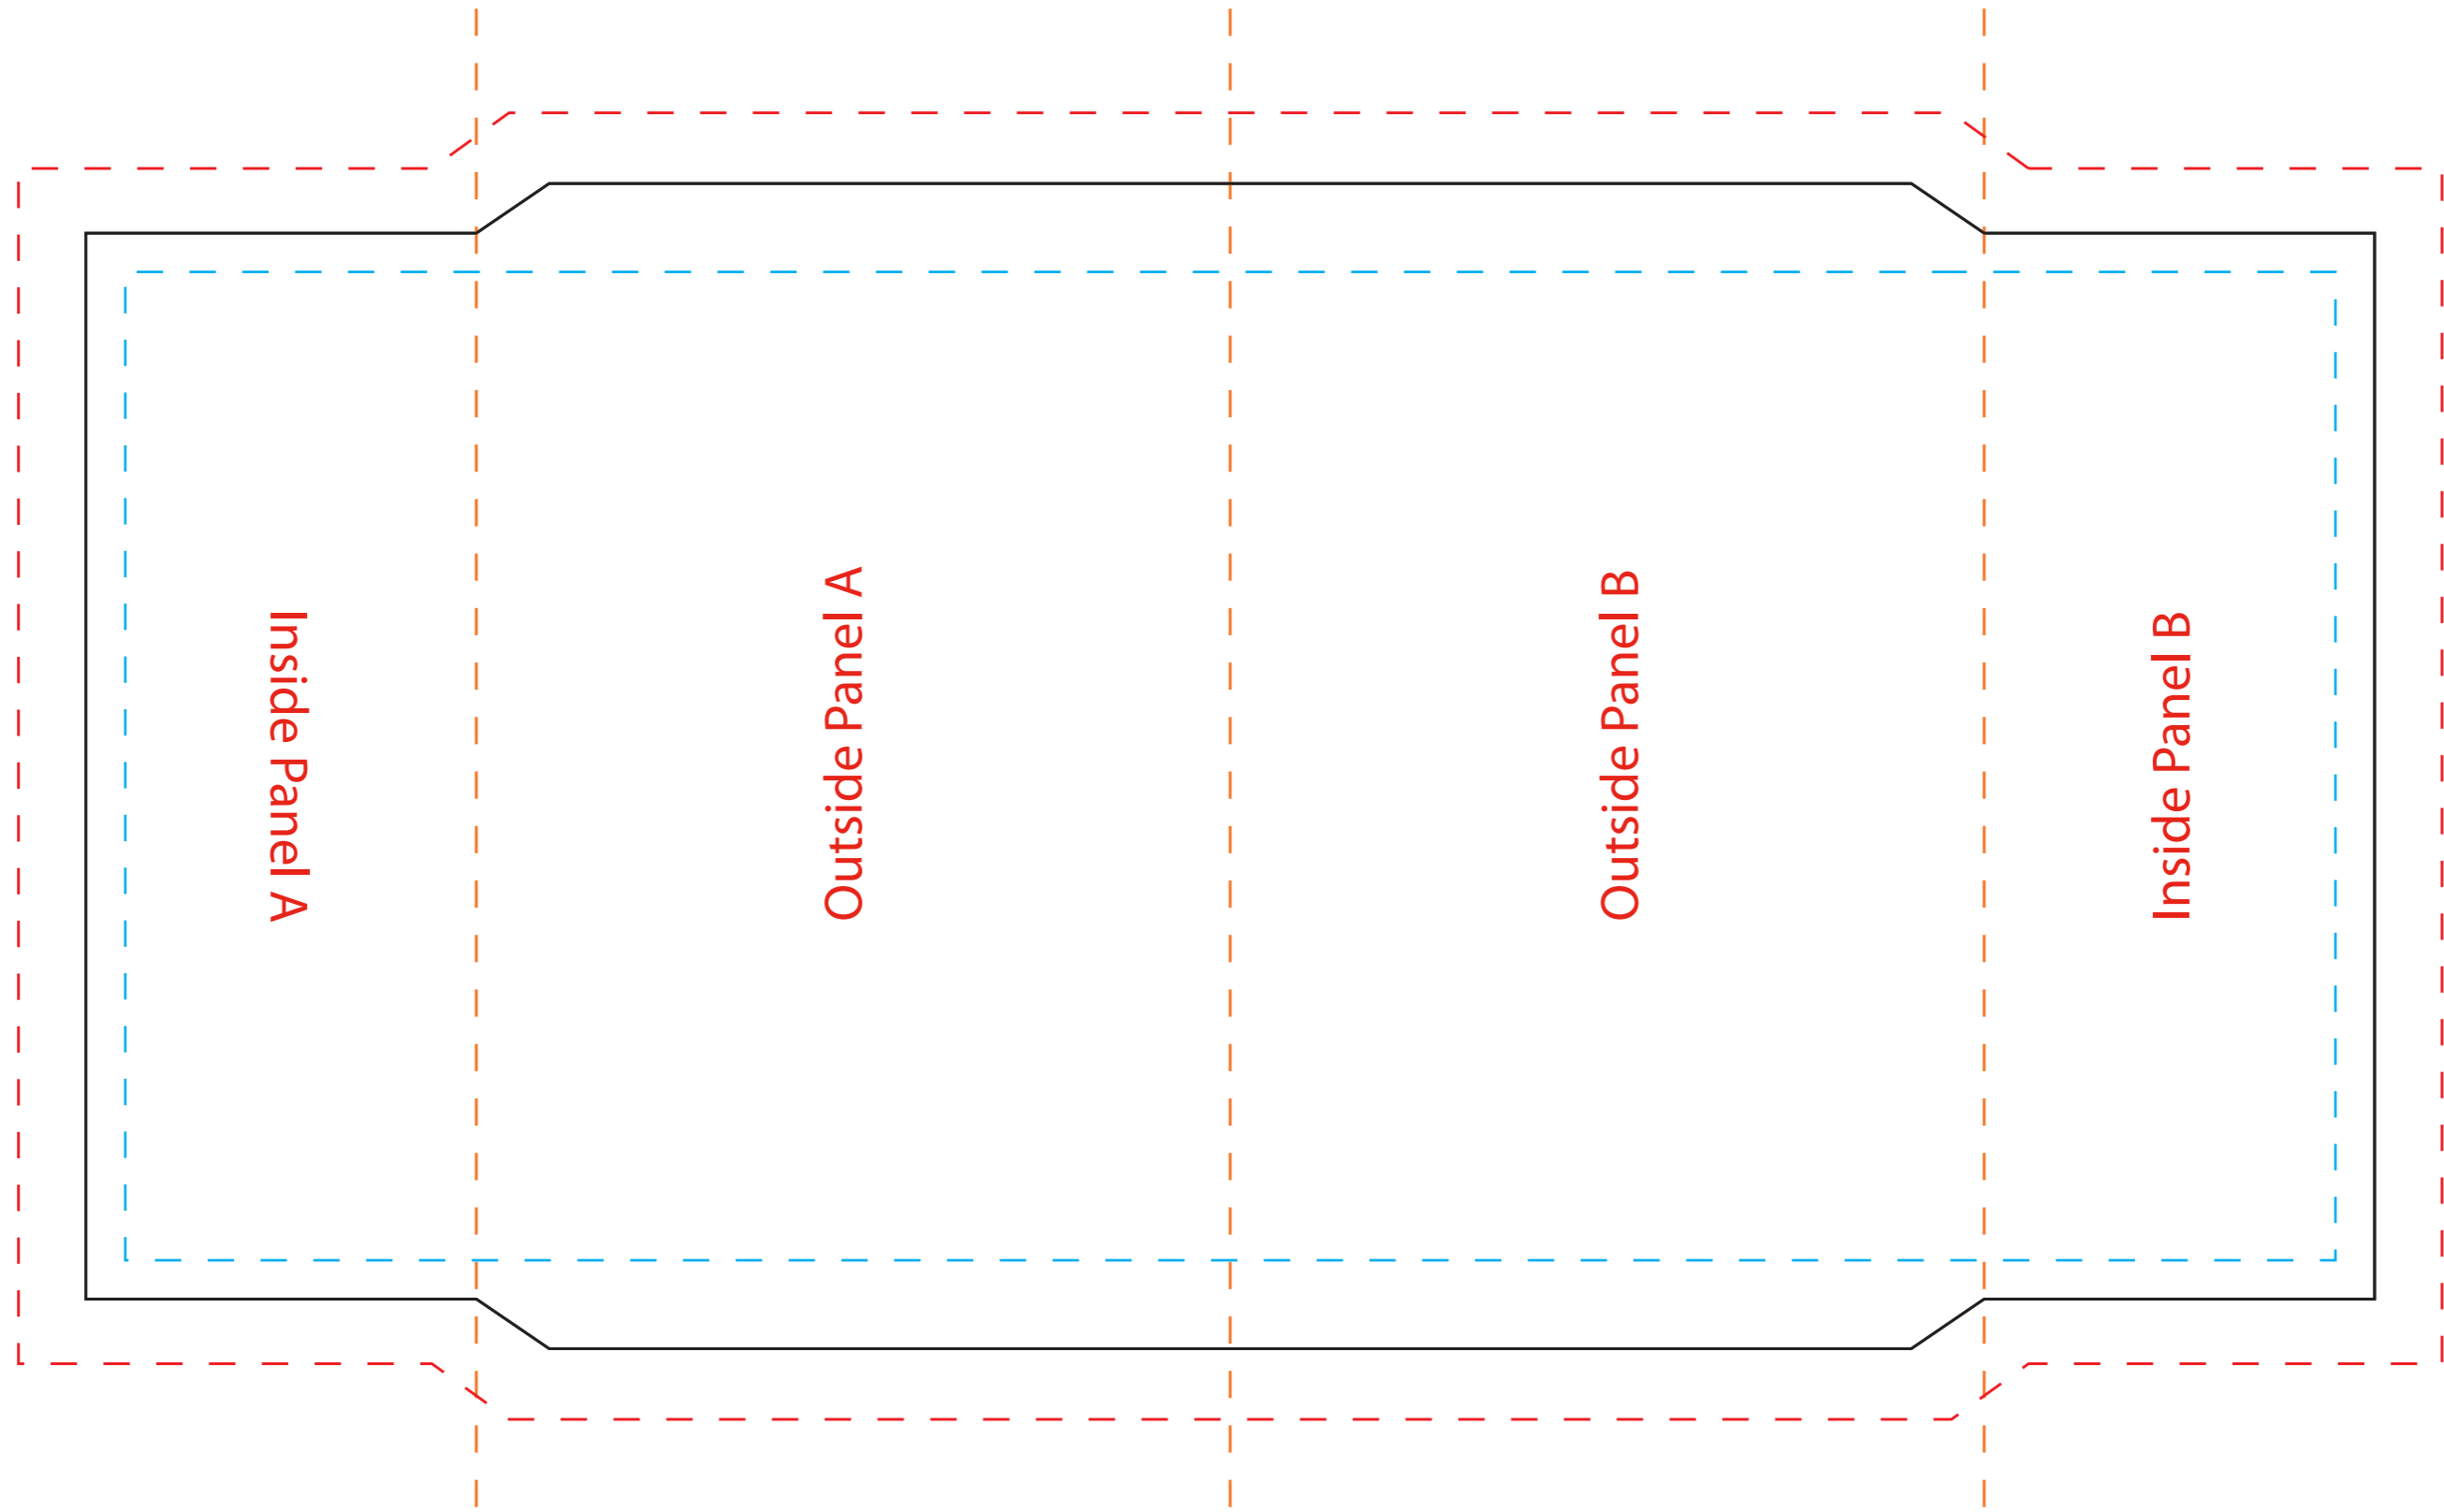

Leatherette RFID Passport Holder Printing Template

Actual Size

Blue dashed line indicates artwork safe zone

Orange dashed line indicates folds

Black solid line indicates edge of product

Red dashed line indicates bleed space