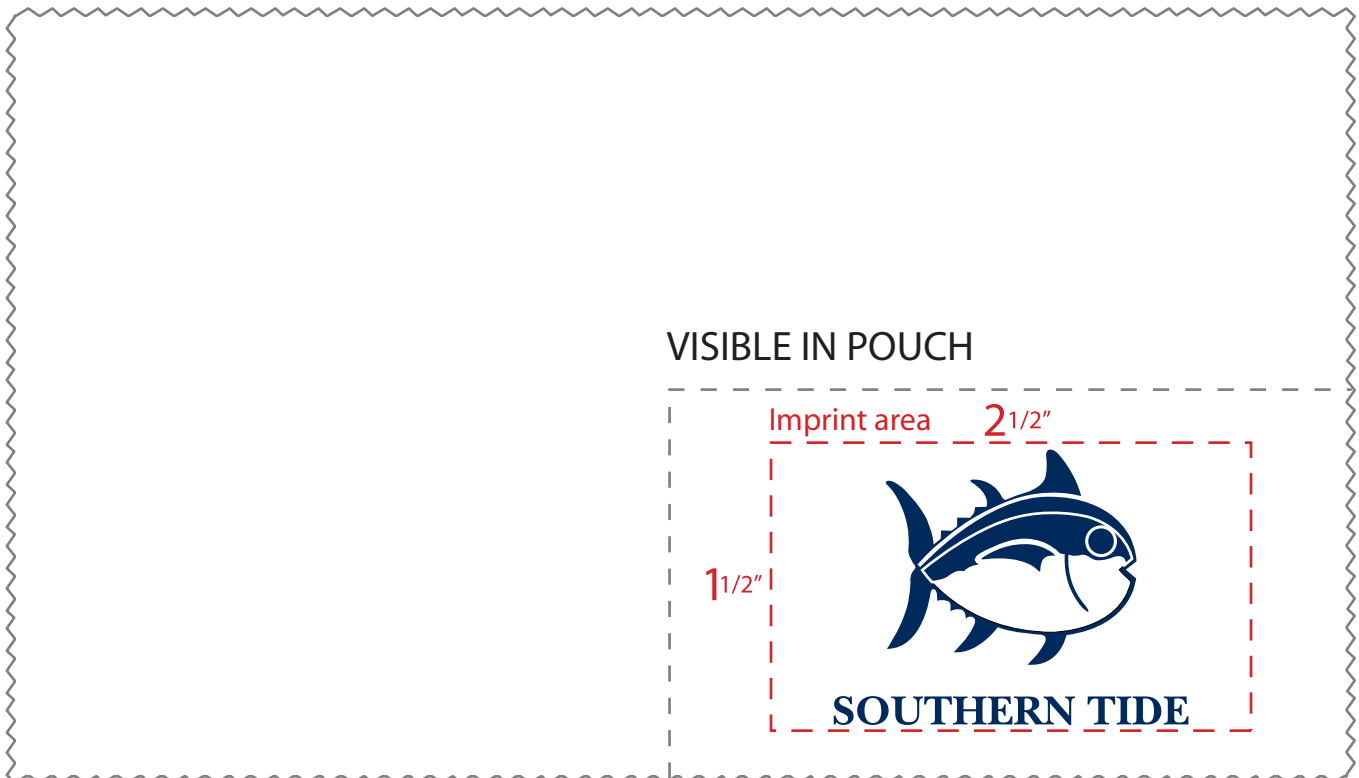

# 4" x 7" Pad Printed Microfiber Cloth Printing Template + Example

---

PAD PRINTING ON MICROFIBER CLOTHS REQUIRES ALL LOGOS TO BE 1 COLOR

**SOUTHERN TIDE**

ORIGINAL 2 COLOR LOGO

**SOUTHERN TIDE**

1 COLOR CONVERTED LOGO

Imprint area

DASHED RED LINE INDICATES IMPRINT AREA

Imprint area

VISIBLE IN POUCH

Imprint area  $2\frac{1}{2}''$

$1\frac{1}{2}''$

**SOUTHERN TIDE**

DASHED RED LINE INDICATES IMPRINT AREA