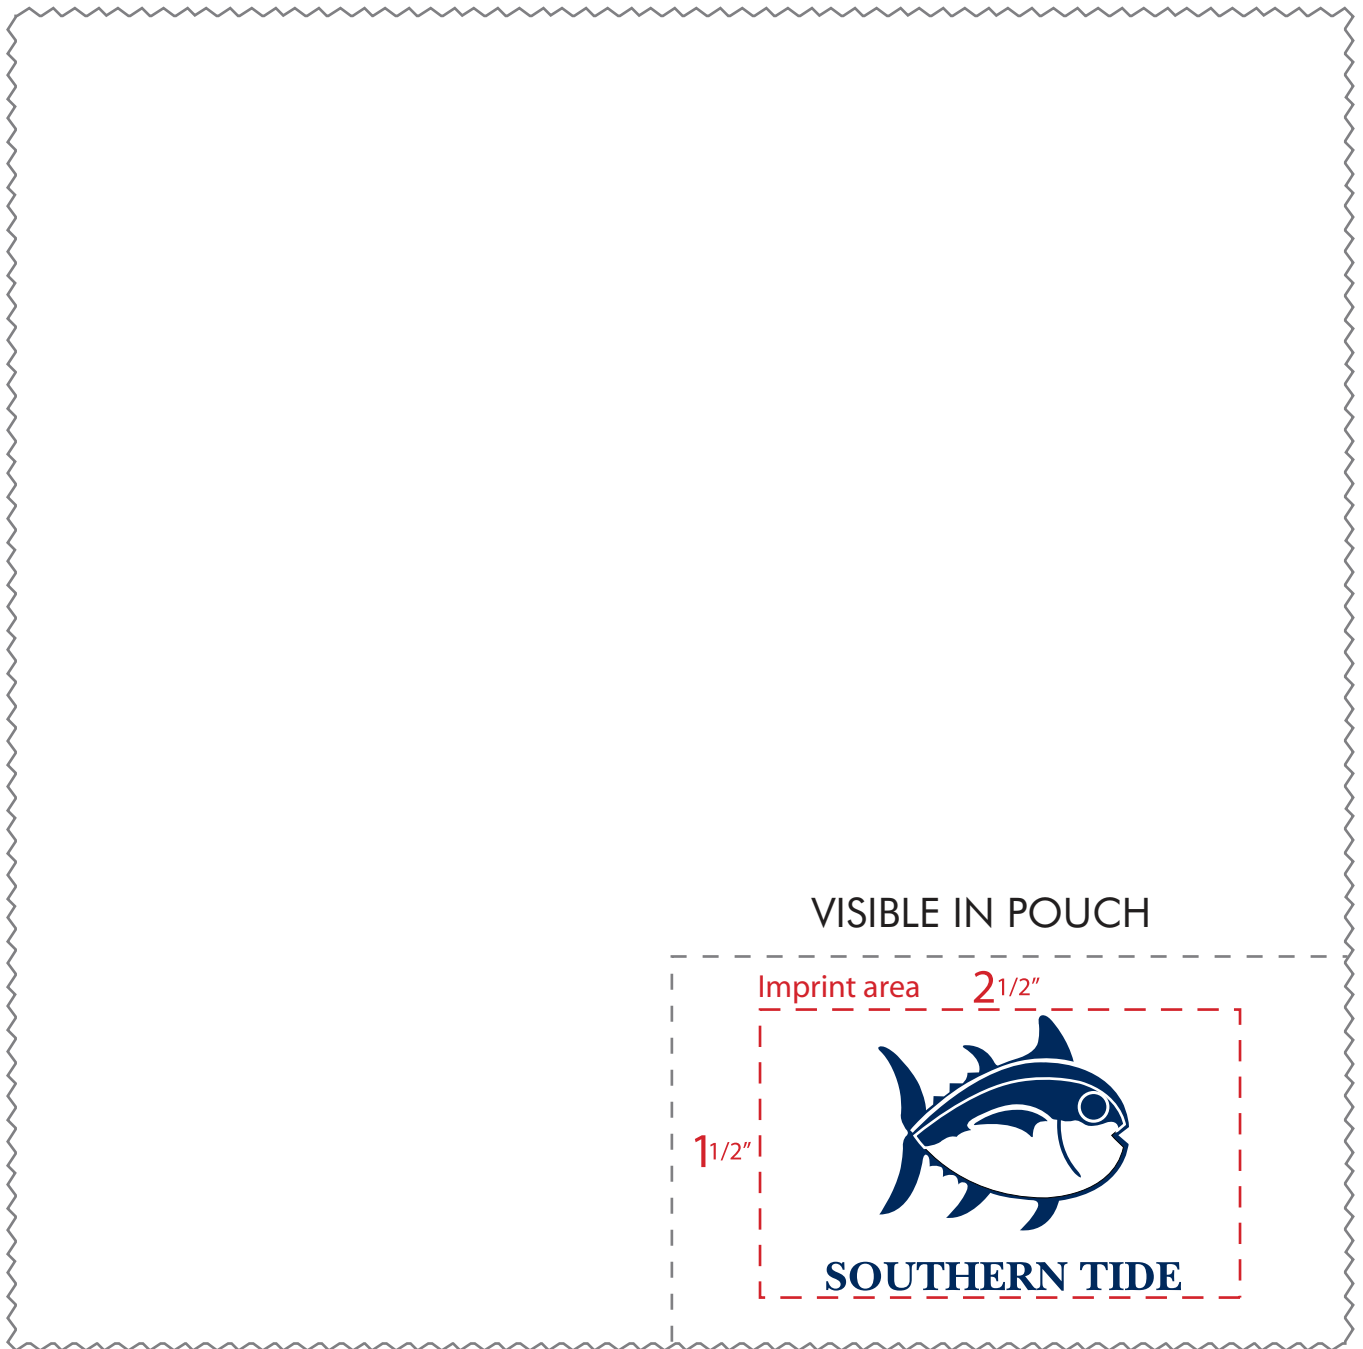

# 4" x 7" Pad Printed Microfiber Cloth Printing Template + Example

---

PAD PRINTING ON MICROFIBER CLOTHS REQUIRES ALL LOGOS TO BE 1 COLOR

**SOUTHERN TIDE**

ORIGINAL 2 COLOR LOGO

**SOUTHERN TIDE**

1 COLOR CONVERTED LOGO

Imprint area

DASHED RED LINE INDICATES IMPRINT AREA

# 7" x 7" Pad Printed Microfiber Cloth Printing Template + Example

PAD PRINTING ON MICROFIBER CLOTHS REQUIRES ALL LOGOS TO BE 1 COLOR

**SOUTHERN TIDE**  
ORIGINAL 2 COLOR LOGO

**SOUTHERN TIDE**  
1 COLOR CONVERTED LOGO

Imprint area

VISIBLE IN POUCH

Imprint area  $2\frac{1}{2}''$

$1\frac{1}{2}''$

**SOUTHERN TIDE**

DASHED RED LINE INDICATES IMPRINT AREA