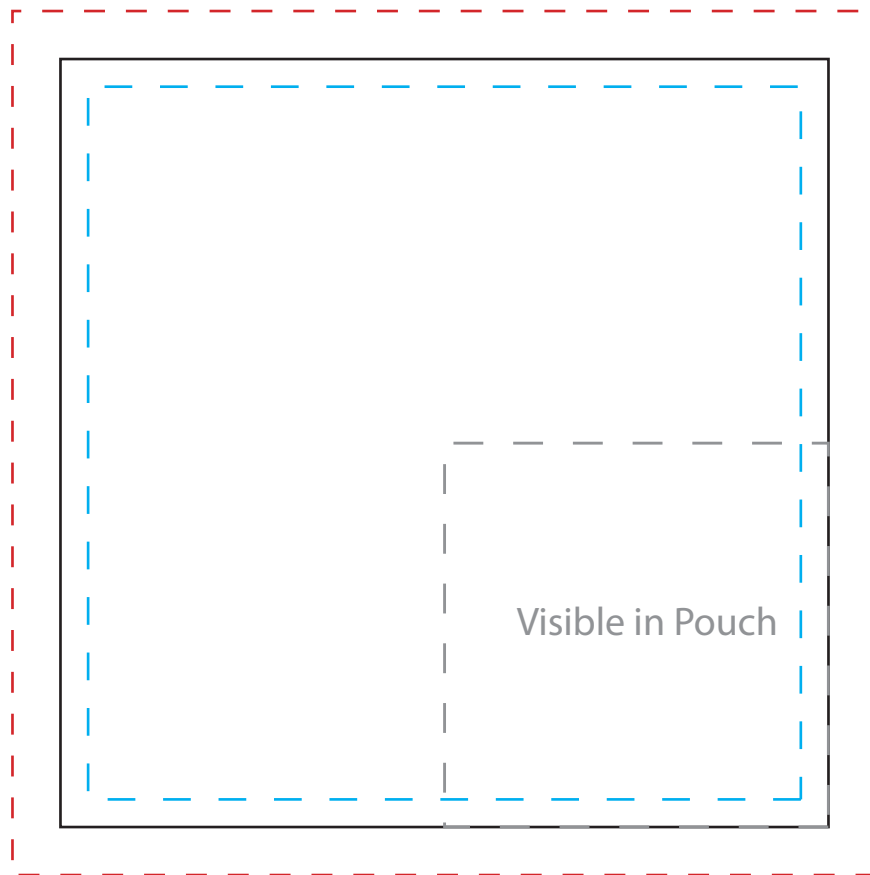

# Microfiber Dyesublimated Cloth Printing Template

4" x 4"

Red dashed line indicates bleed space required  
Black line indicates edge of product and imprint area  
Blue dashed line indicates artwork safe zone