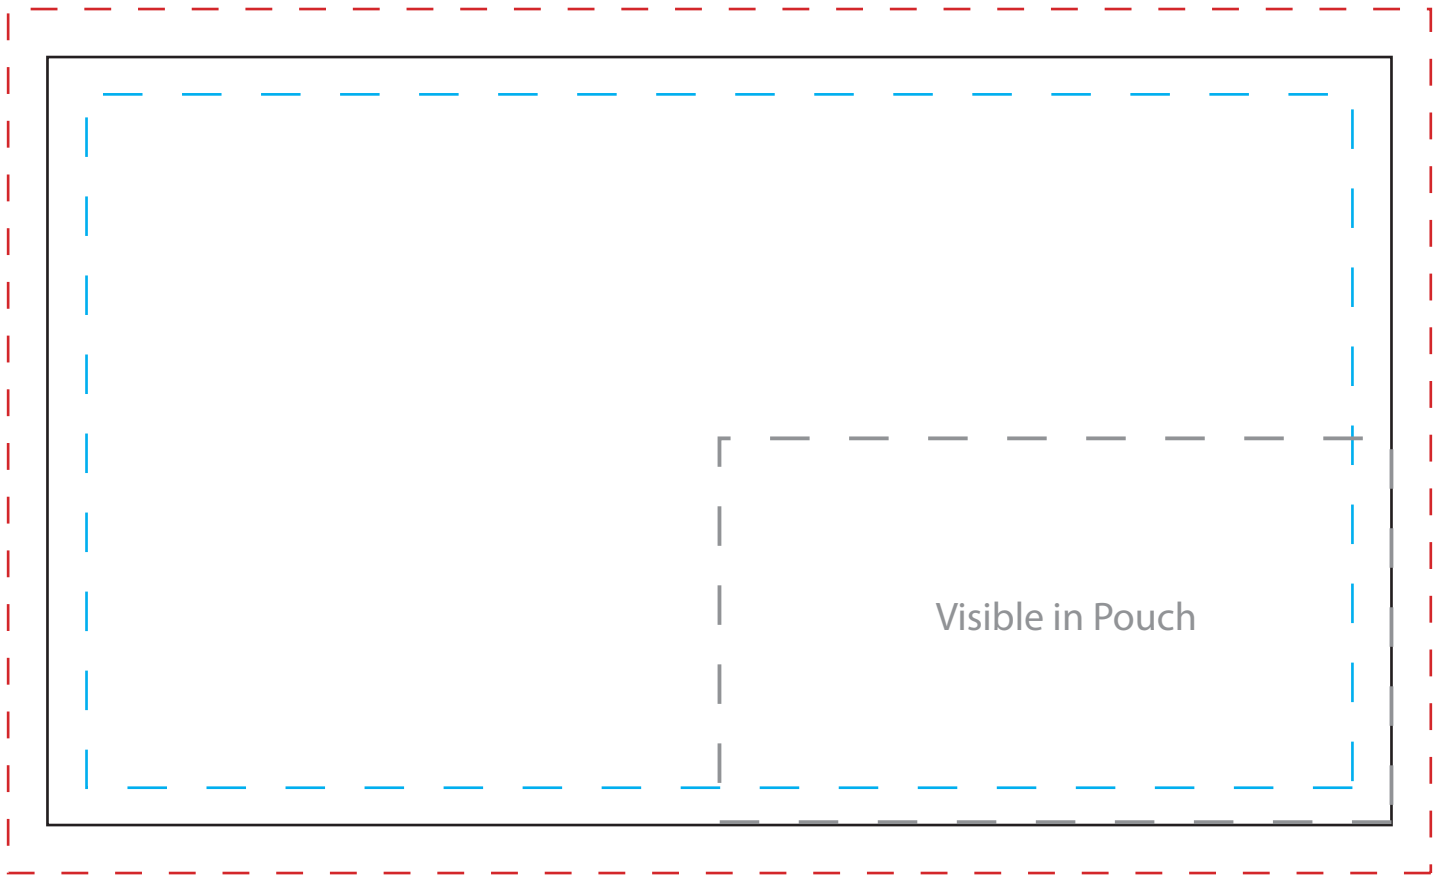

Microfiber Dyesublimated Cloth Printing Template

4" x 7"

Red dashed line indicates bleed space required
Black line indicates edge of product and imprint area
Blue dashed line indicates artwork safe zone