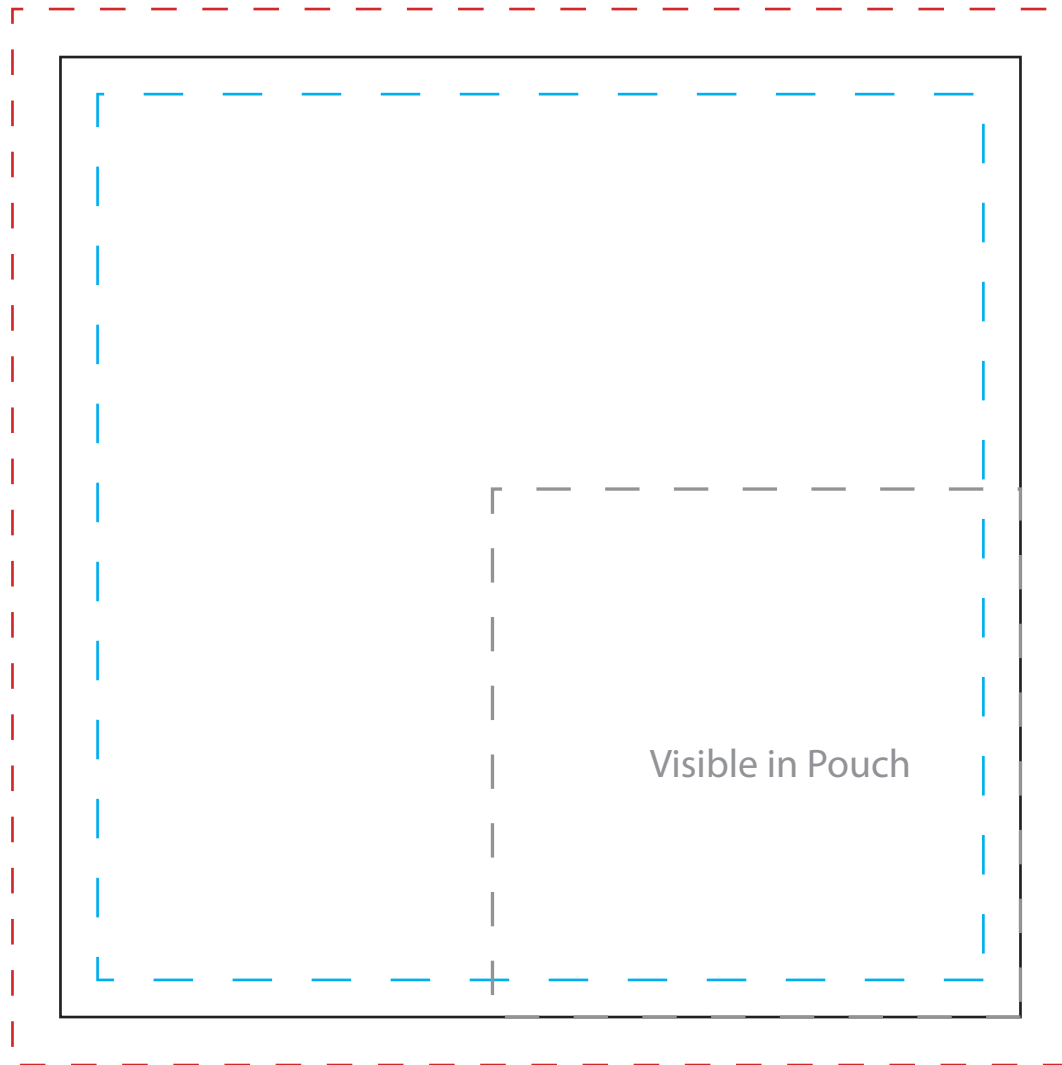

Microfiber Dyesublimated Cloth Printing Template

5" x 5"

Red dashed line indicates bleed space required
Black line indicates edge of product and imprint area
Blue dashed line indicates artwork safe zone