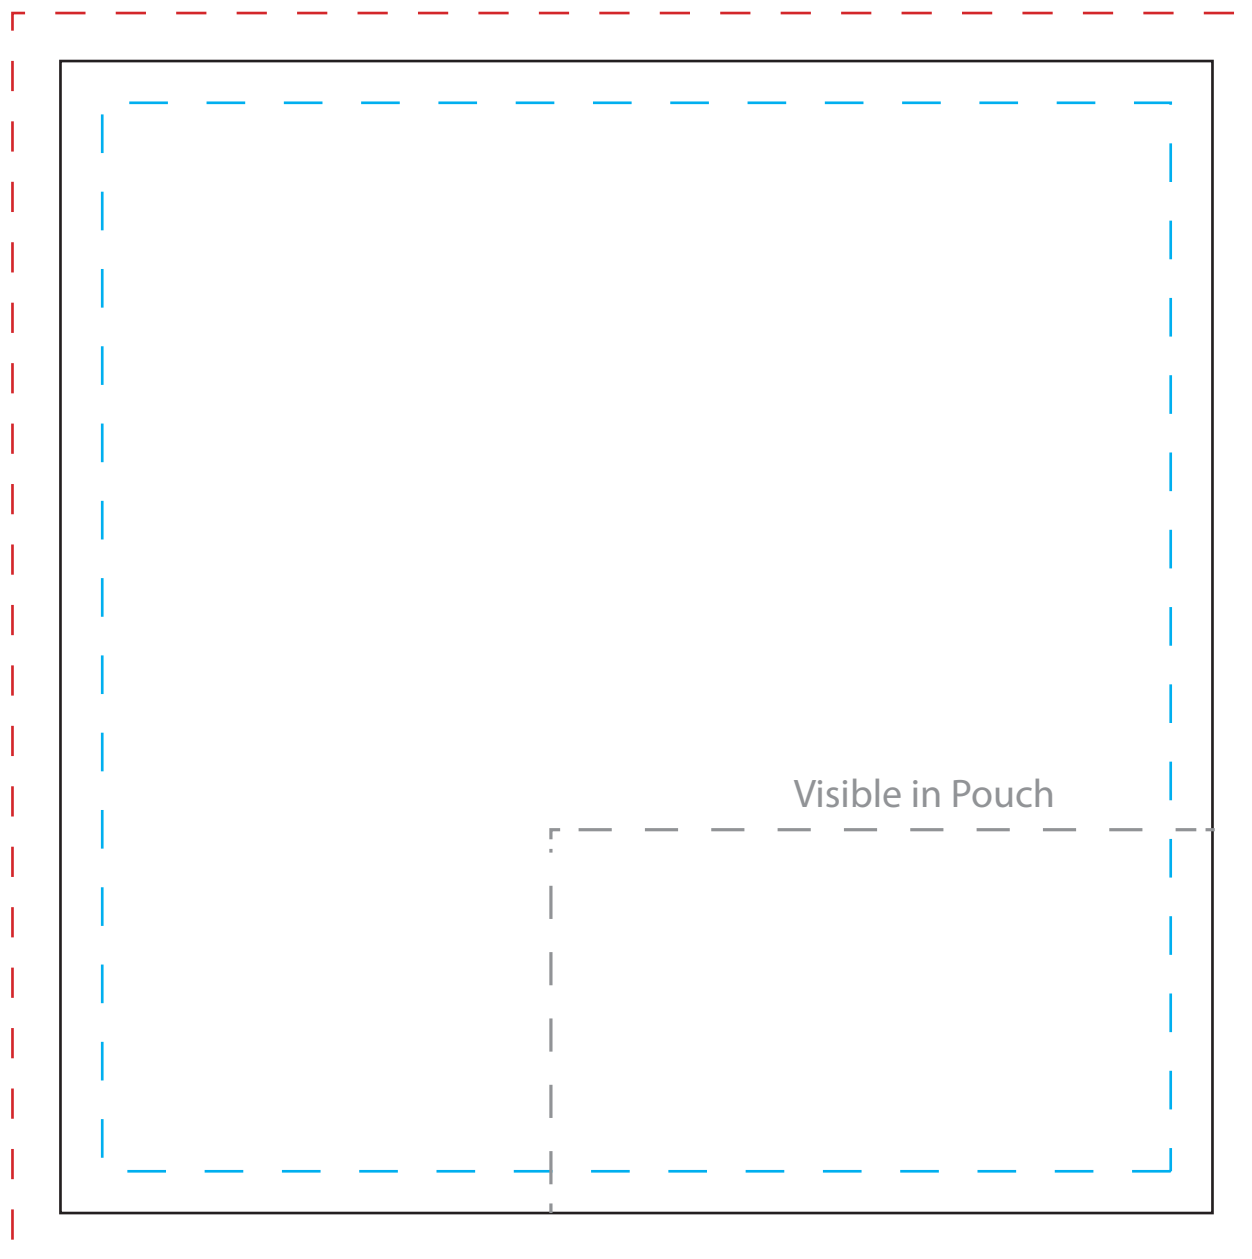

# Microfiber Dyesublimated Cloth Printing Template

6" x 6"

Red dashed line indicates bleed space required  
Black line indicates edge of product and imprint area  
Blue dashed line indicates artwork safe zone