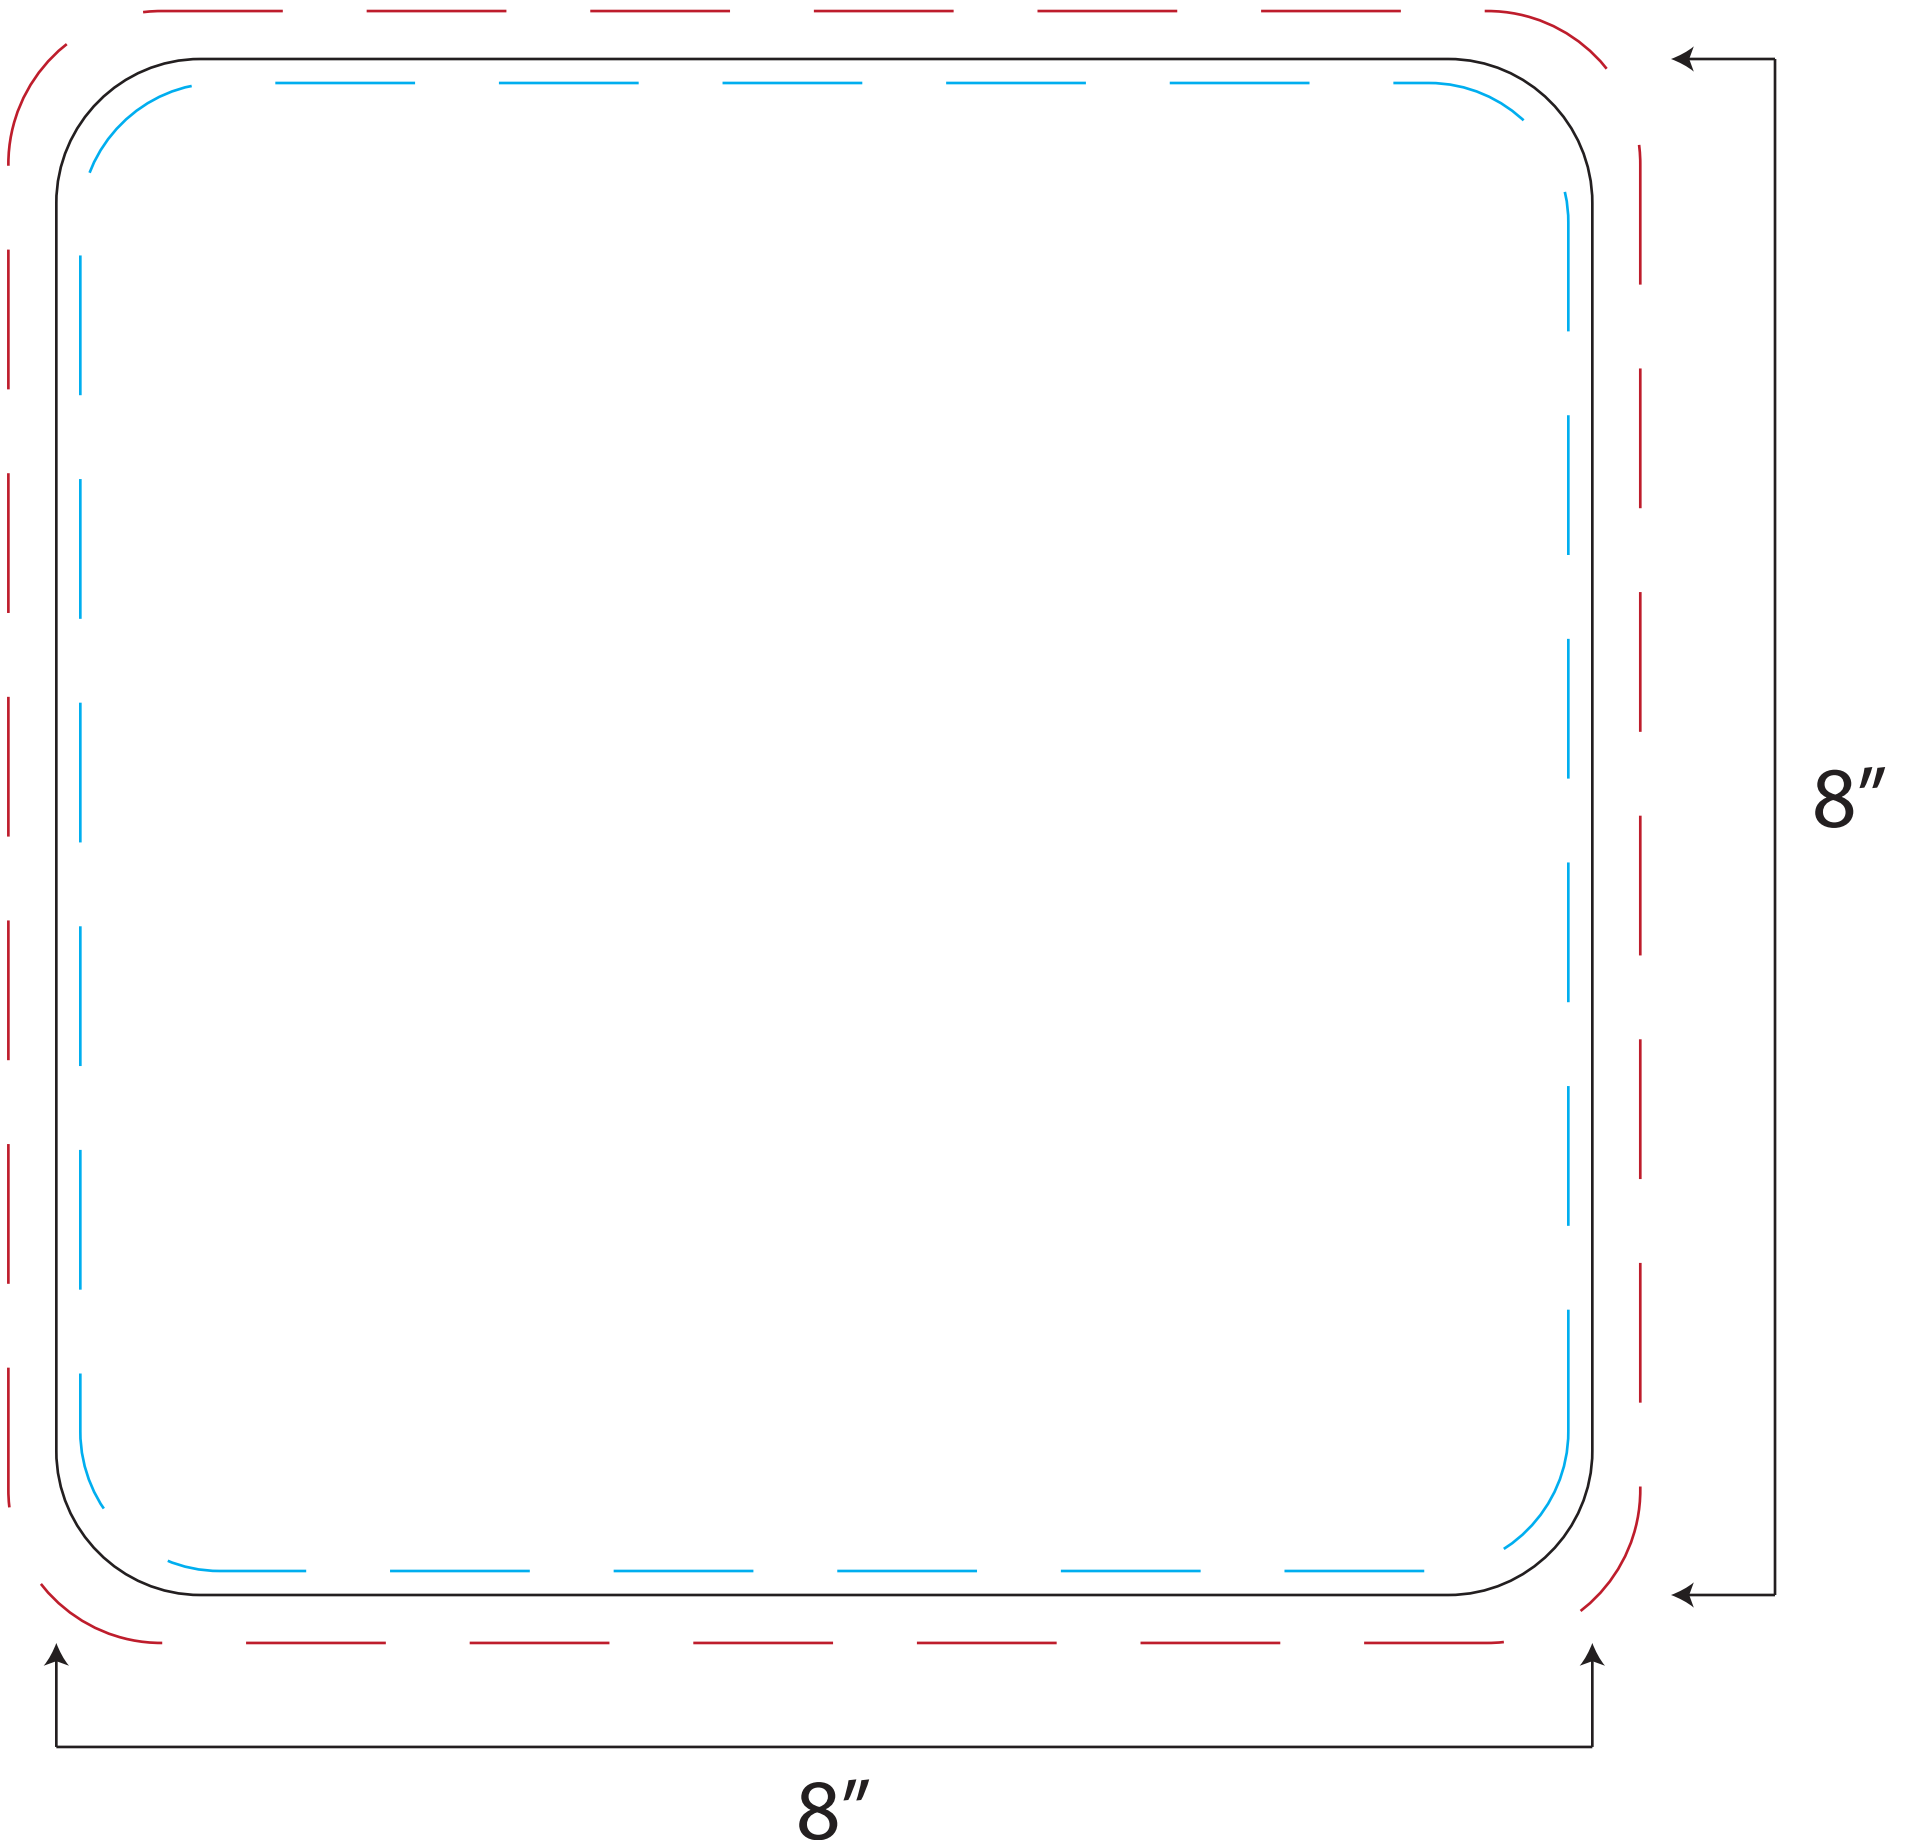

# Mouse Pad - Square Printing Template

ACTUAL SIZE : 8" x 8"

\*black solid line indicates edge of product

\*blue dashed line indicates safe zone

\*red dashed line indicates bleed