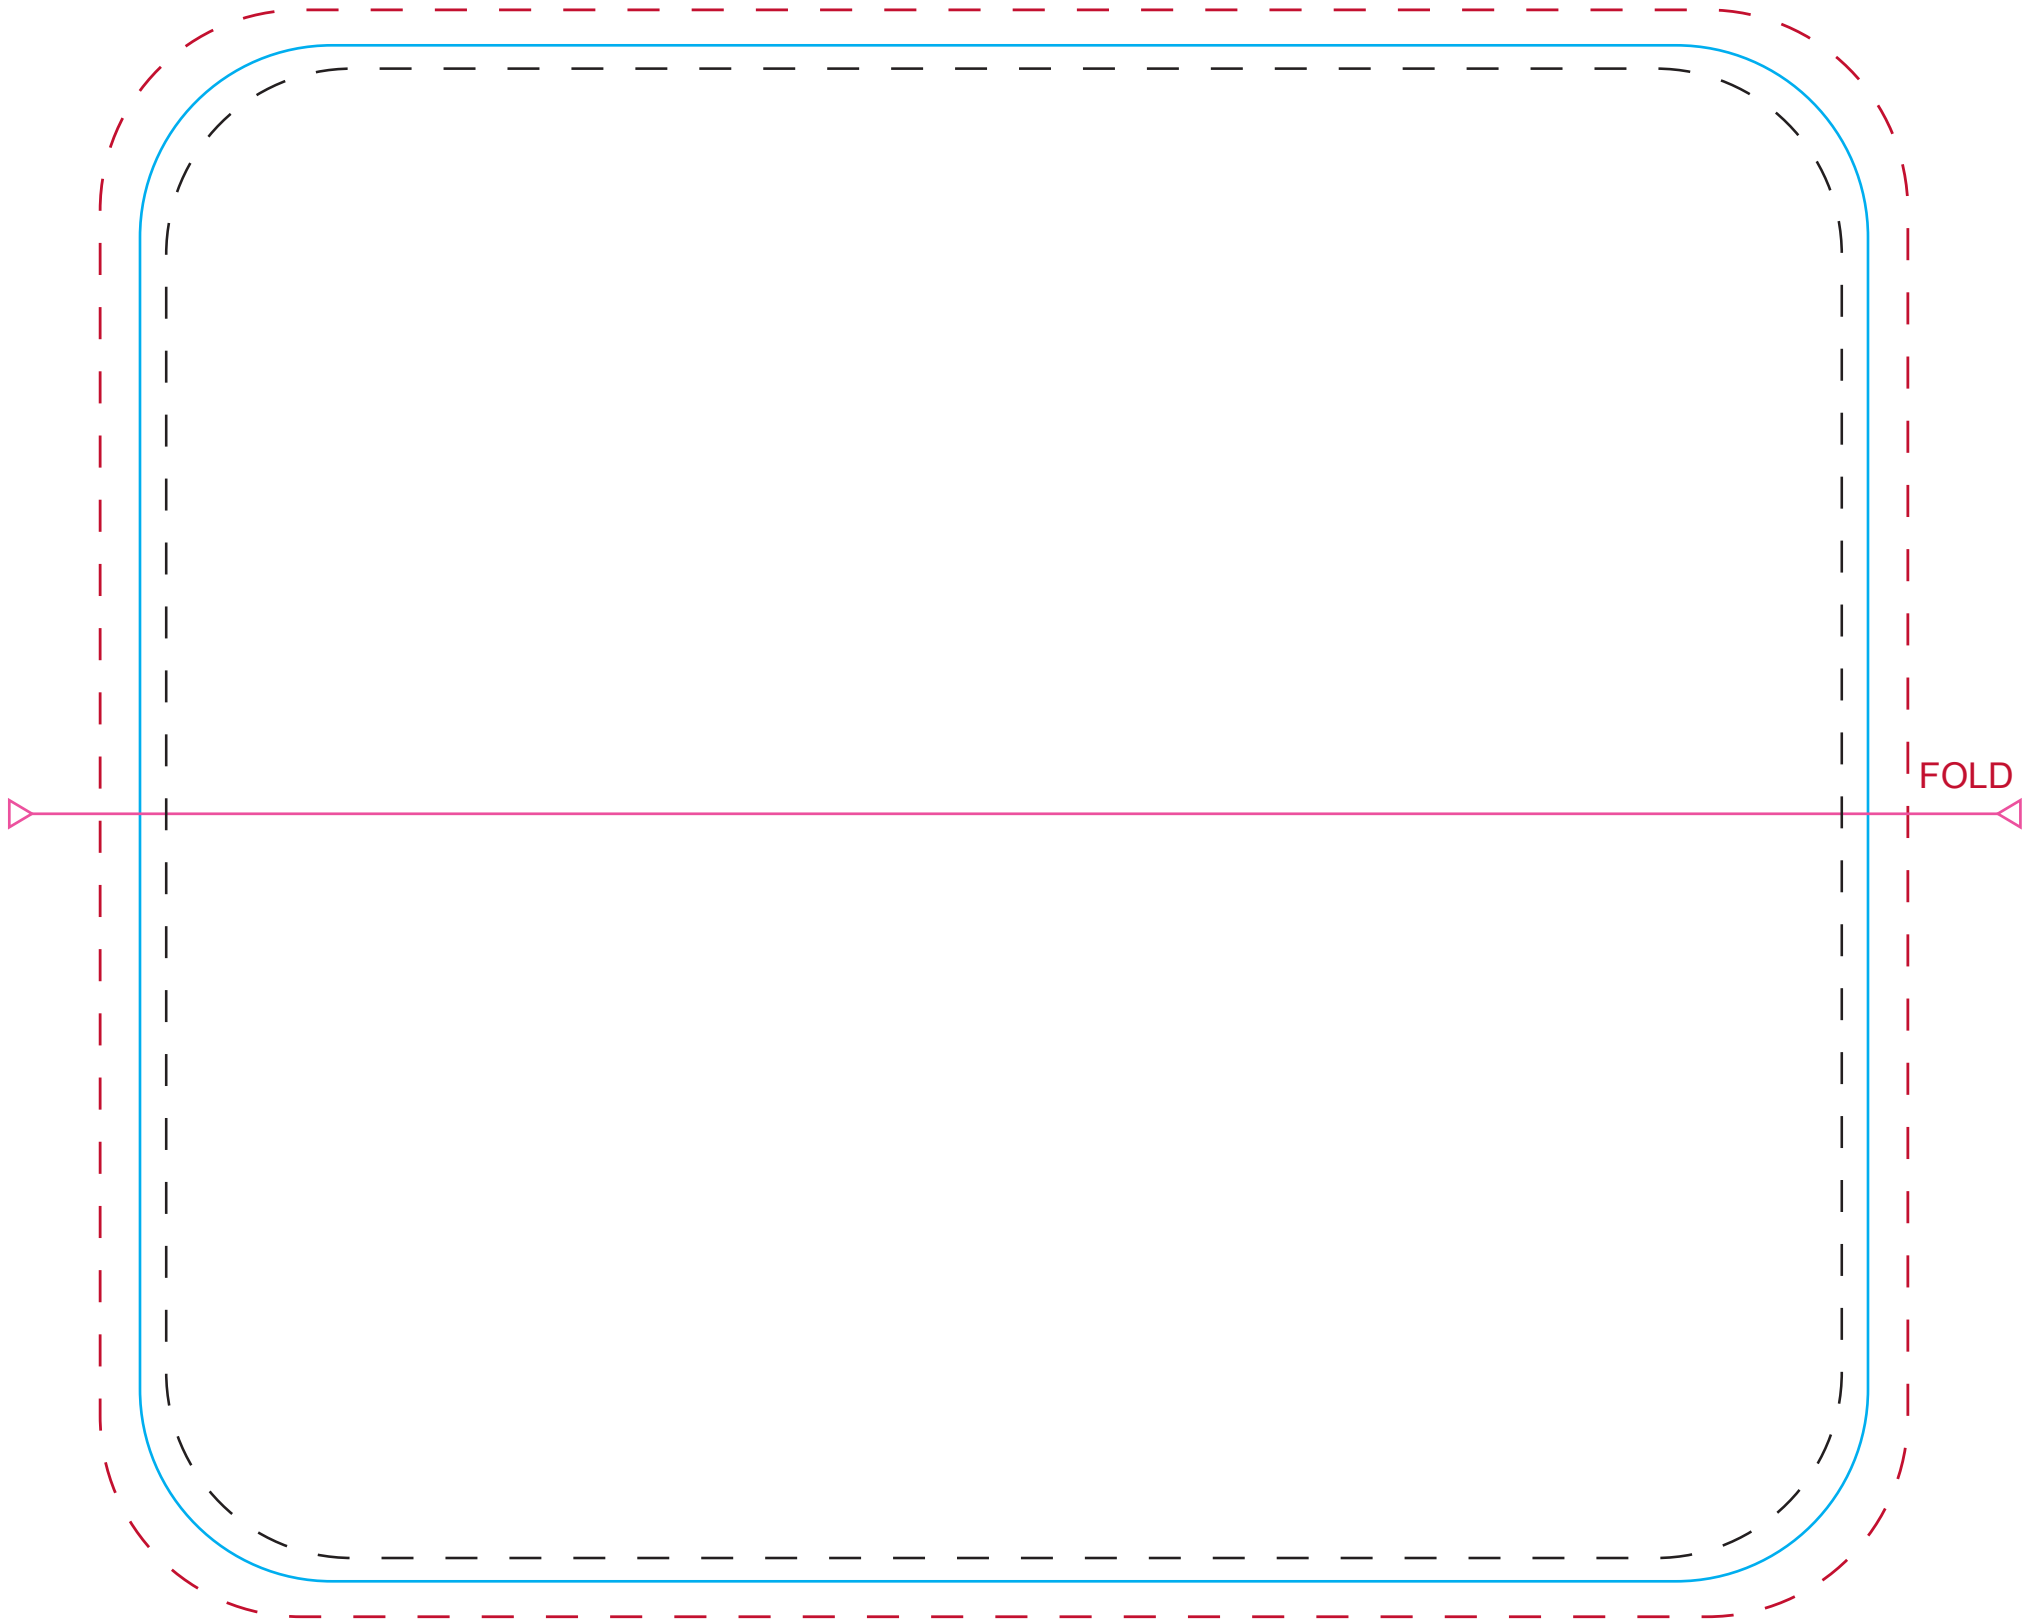

Multi Purpose Travel Case - Rectangle

ACTUAL OPEN SIZE : 8" x 9"

BLUE LINE INDICATES EDGE OF PRODUCT
DASHED RED LINE INDICATES REQUIRED BLEED SPACE
DASHED BLACK LINE INDICATES STITCHING