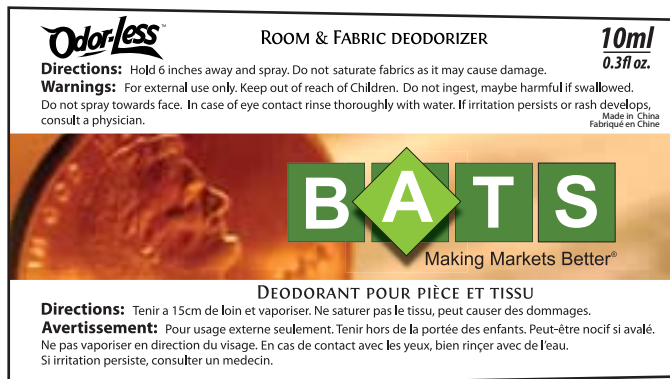

Odor-Less Printing Template

LOGO IMPRINT AREA

3½"

¾"

Odor-Less Example

DASHED RED LINE INDICATES EDGE OF IMPRINT AREA
BLUE LINE INDICATES REQUIRED BLEED SPACE WHEN USING FULL BLEED ARTWORK