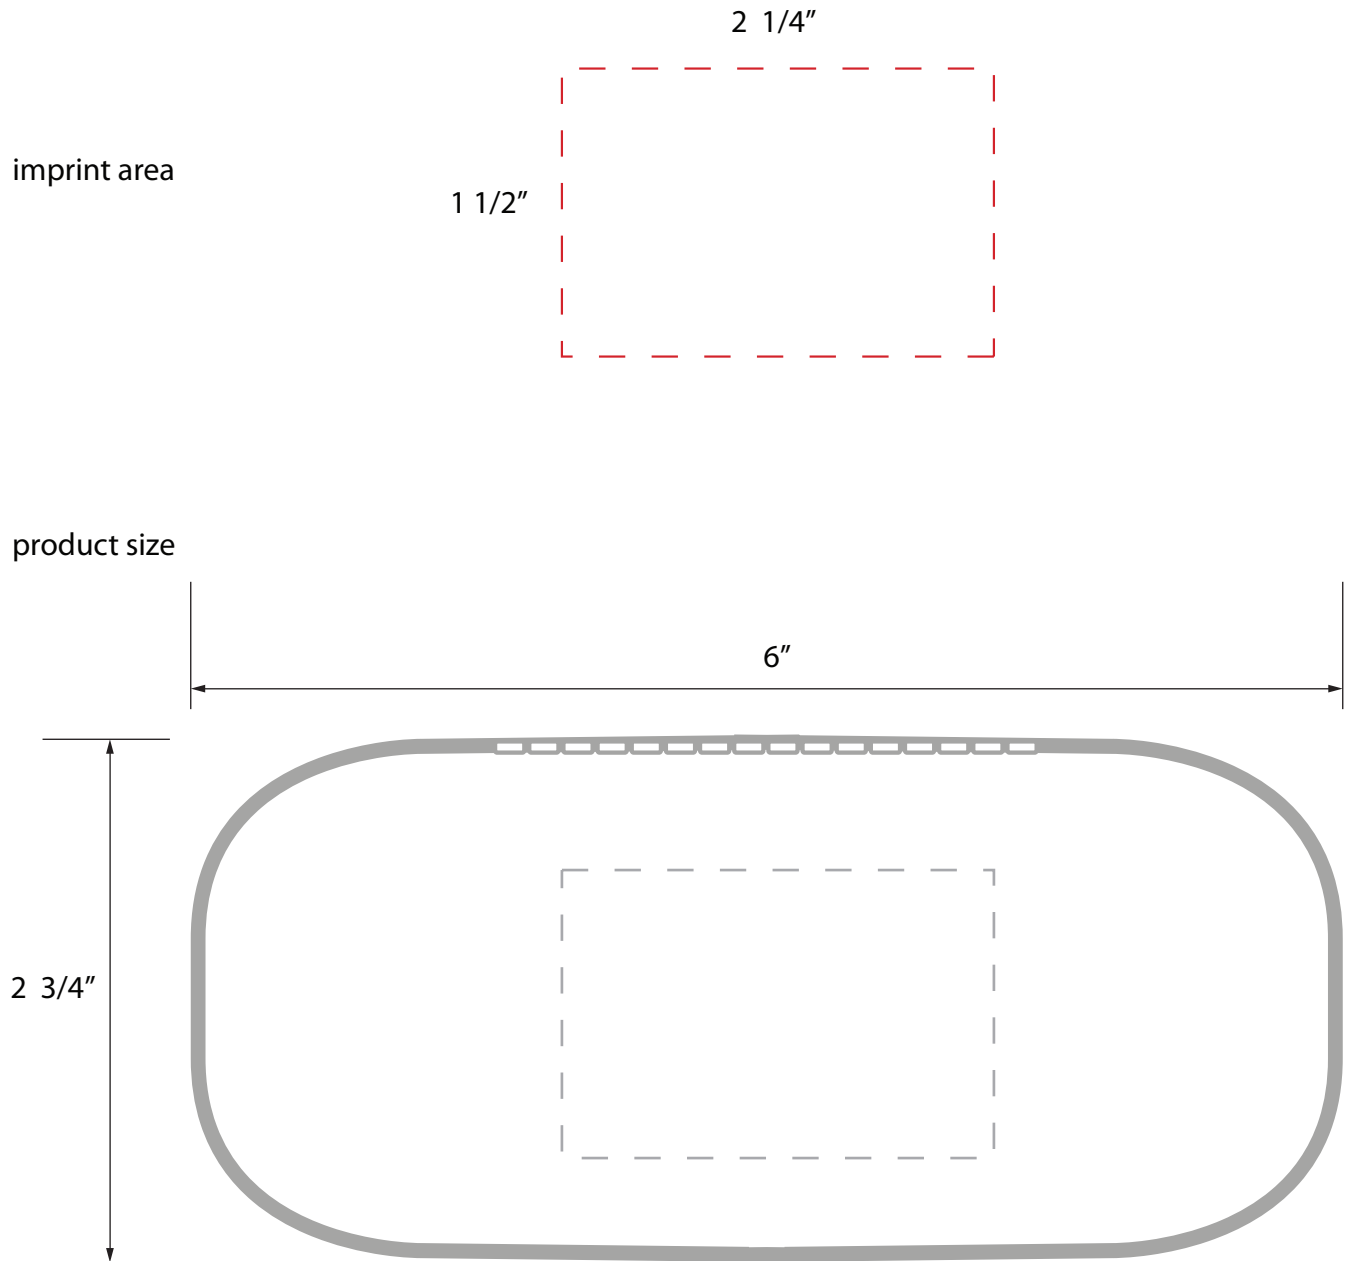

Sunglass Clamshell Case 183 Printing Template

DASHED RED LINE INDICATES IMPRINT AREA