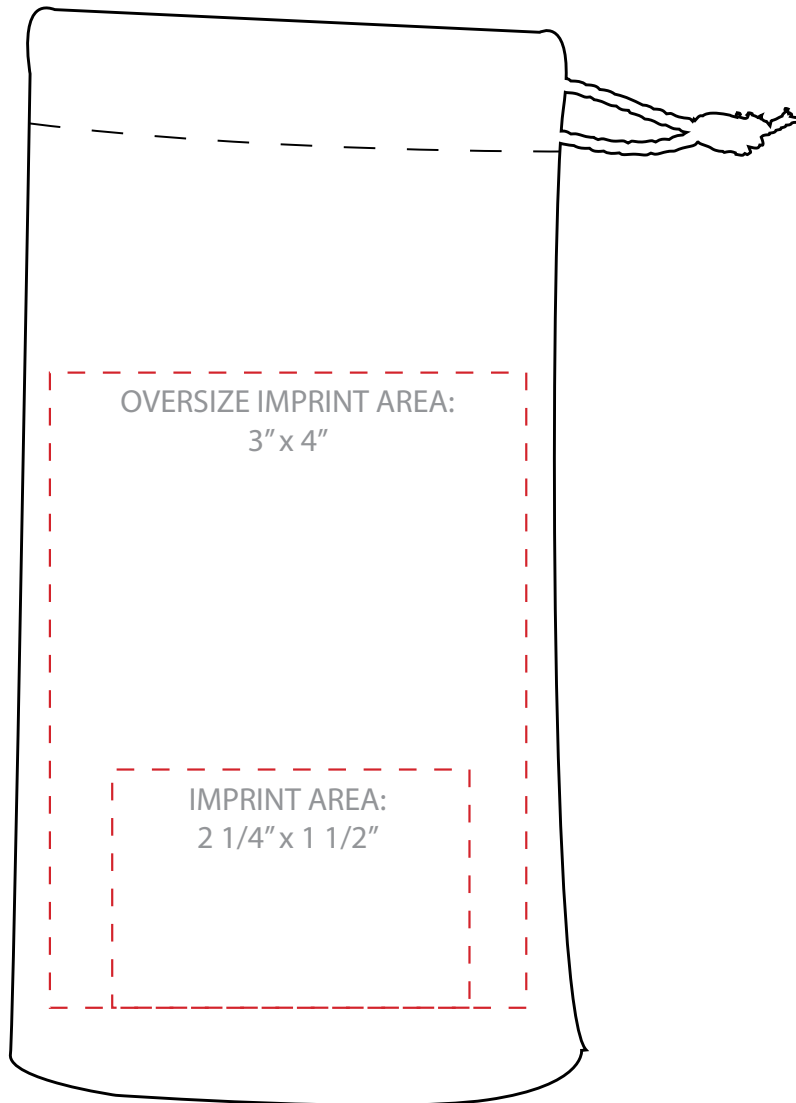

Sunglasses Drawstring Bag Pad Printed Printing Template

ACTUAL SIZE

2 1/4"

IMPRINT AREA: 2 1/4" x 1 1/2"

3"

OVERSIZE IMPRINT AREA: 3" x 4"

Dashed RED line indicates Imprint Area