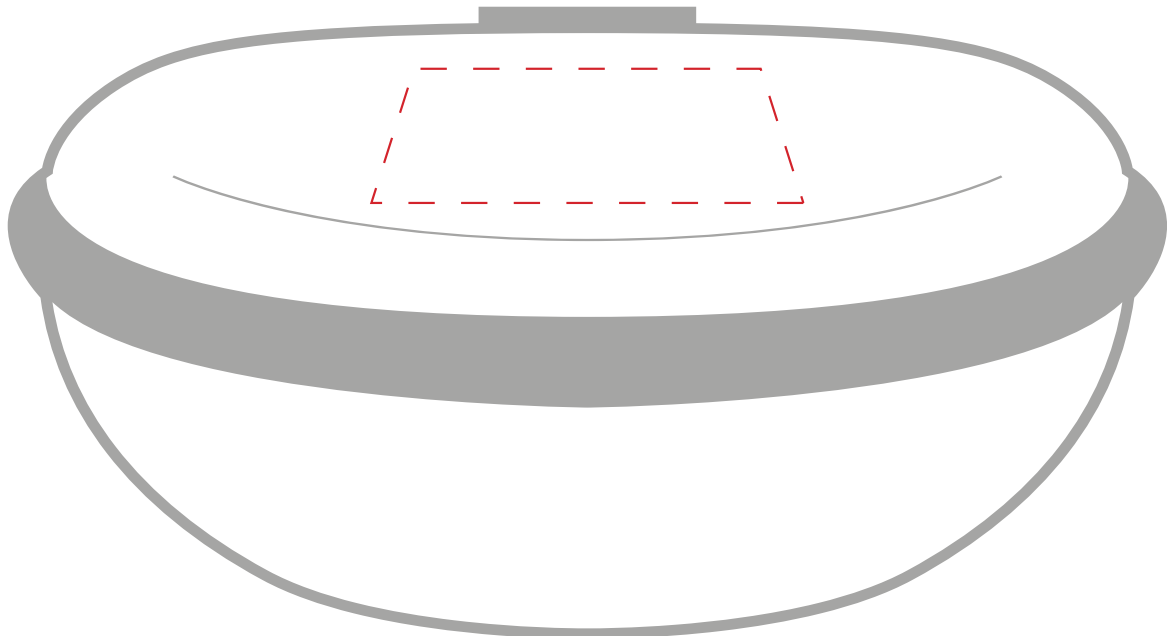

Sunglass Zipper Case 178 Printing Template

DASHED RED LINE INDICATES IMPRINT AREA